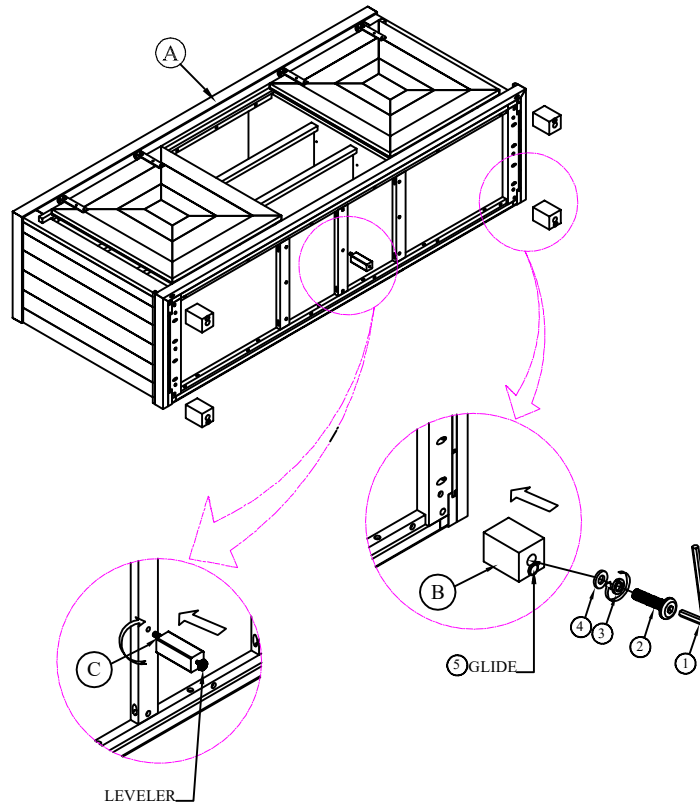

ASSEMBLY INSTRUCTIONS

ENTERTAINMENT CONSOLE

Read instruction carefully prior for assembly

Thank you for purchasing this quality product. check carefully for small parts which may have come loose during shipment. Remove all components from pack and place on soft surface to prevent scratching the finish during assembly .Identify and count all parts as specified below.

Hardware List

| No. | Item | Picture | Q'ty |
|-----|---------------------------|---------|------|
| 1 | Allen Key M4 | | 1 |
| 2 | Bolt 5/16"*80mm | | 4 |
| 3 | Spring Washer 21/64"*13mm | | 4 |
| 4 | Flat Washer 21/64"*19*2mm | | 4 |

Part List

| No. | Item | Picture | Q'ty |
|-----|----------------|---------|------|
| A | Console | | 1 |
| B | Bun foot | | 4 |
| C | Center support | | 1 |

STEP 1

Attach Legs (B) with Console (A).
Attach Support Leg (C) with Console (A)