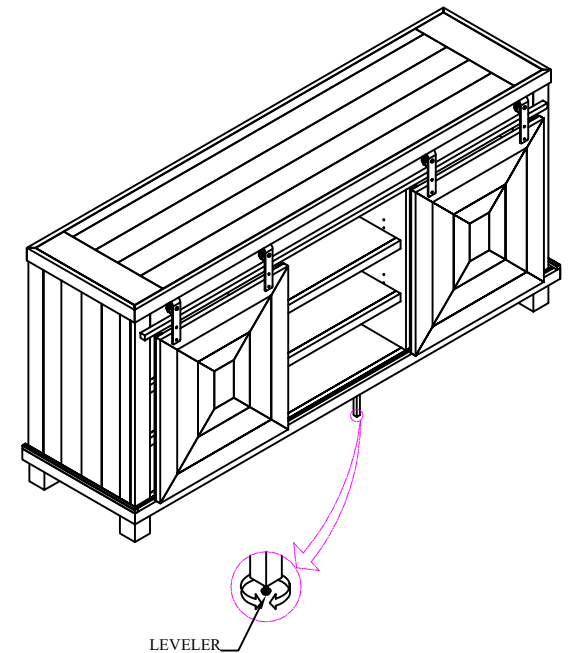

Hardware List

| No. | Item | Picture | Q'ty |
|-----|---------------------------|---------|------|
| 1 | Allen Key M4 | | 1 |
| 2 | Bolt 5/16"*80mm | | 4 |
| 3 | Spring Washer 21/64"*13mm | | 4 |
| 4 | Flat Washer 21/64"*19*2mm | | 4 |

Part List

| No. | Item | Picture | Q'ty |
|-----|----------------|---------|------|
| A | Console | | 1 |
| B | Bun foot | | 4 |
| C | Center support | | 1 |

STEP 1

Attach Legs (B) with Console (A).
Attach Support Leg (C) with Console (A)

STEP 2

Adjust leveler if needed