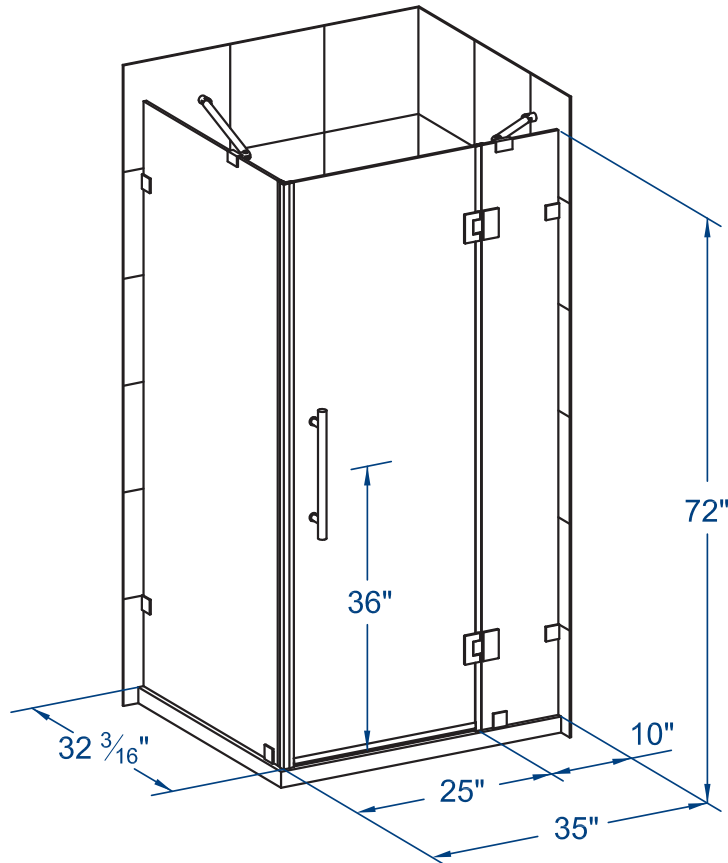

AVALUX

SEN987-3532-10

ASTON

COMPLETELY FRAMELESS HINGED SHOWER ENCLOSURE

FEATURES

COMPLETELY FRAMELESS

REVERSIBLE DOOR

CORNER ALCOVE