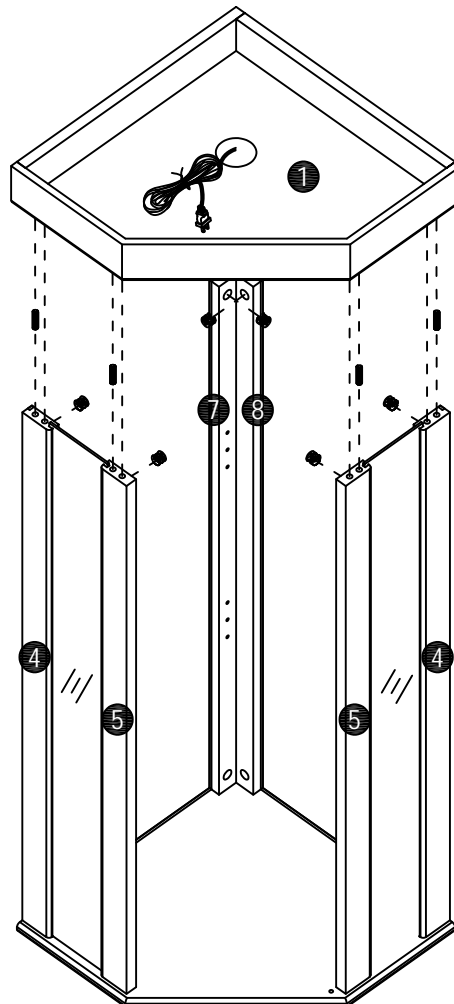

Corner Glass Cabinet

Assembly Instruction

List of Parts

Hardware

A x 24+2

Ø6 x 34mm

B x 24+2

Ø15 x 10mm

A x 6	Q x 4
	
Ø6 x 34mm	Ø3*16mm
L x 2	
	
Ø3.5*14mm	
I x 1	
	
M x 1	
	

STEP8

B x 6

Ø15 x 10mm
P x 4

Ø8 x 30mm

STEP9

STEP10

B x 6

Ø15 x 10mm
P x 4

Ø8 x 30mm

STEP11

D x 24

Ø3.5*12mm

Remove protective film
on the mirror panel.

STEP12

D x 24