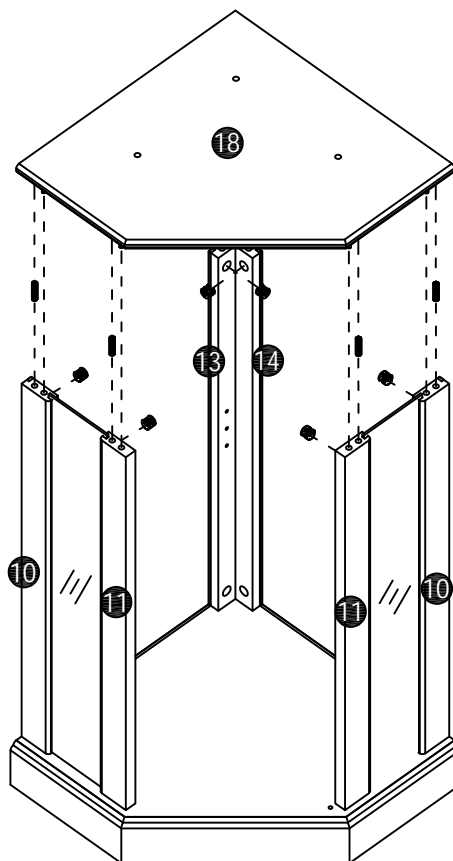

Corner Glass Cabinet

Assembly Instruction

List of Parts

Hardware

A x 24+2

Ø6 x 34mm

B x 24+2

Ø15 x 10mm

M x 1

STEP3

B x 6

Ø15 x 10mm

P x 4

Ø8 x 30mm

STEP4

STEP5

B x 6

Ø15 x 10mm

P x 4

Ø8 x 30mm

STEP6

A x 6

Ø6 x 34mm

STEP7

A x 6	Q x 4
	
Ø6 x 34mm	Ø3*16mm
L x 2	
	
Ø3.5*14mm	
I x 1	
	
M x 1	
	

STEP8

B x 6

Ø15 x 10mm
P x 4

Ø8 x 30mm

STEP9

STEP10

B x 6