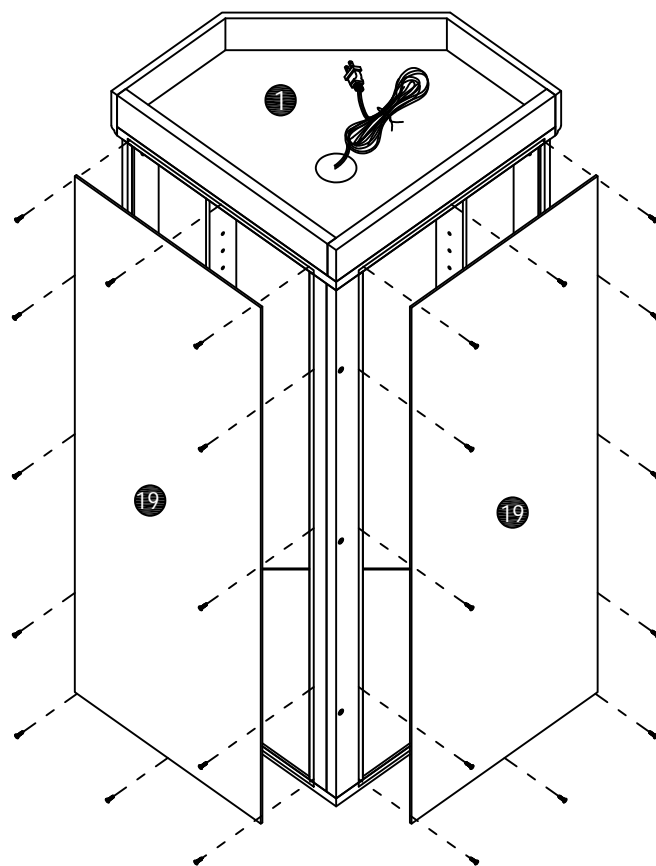

Corner Glass Cabinet

Assembly Instruction

List of Parts

Hardware

A x 24+2

Ø6 x 34mm

B x 24+2

Ø15 x 10mm

A x 6	Q x 4
	
Ø6 x 34mm	Ø3*16mm
L x 2	
	
Ø3.5*14mm	
I x 1	
	
M x 1	
	

STEP8

B x 6

Ø15 x 10mm
P x 4

Ø8 x 30mm

STEP9

STEP10

B x 6

Ø15 x 10mm
P x 4

Ø8 x 30mm

STEP11

D x 24

Ø3.5*12mm

Remove protective film
on the mirror panel.

STEP12

D x 24

Ø3.5*12mm

Remove protective film
on the mirror panel.

STEP13

N x 3

O x 3

Ø6*25mm

STEP14

H x 24