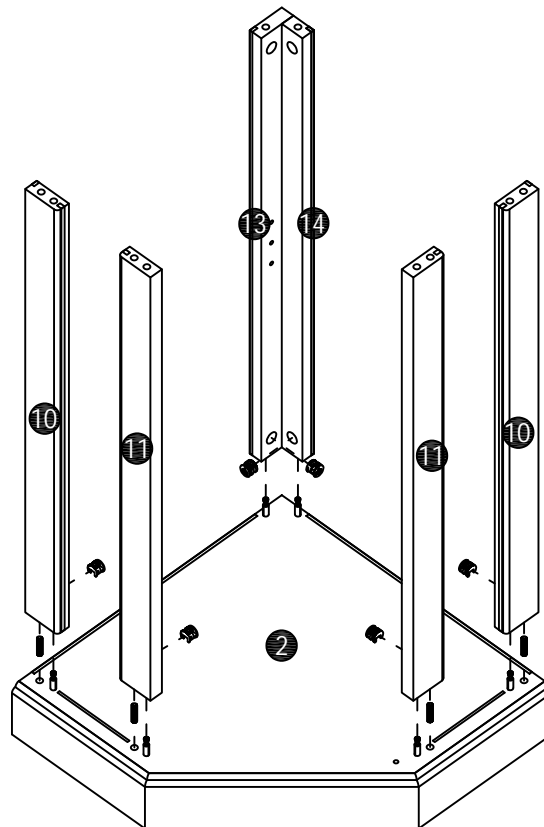

Corner Glass Cabinet

Assembly Instruction

List of Parts

Hardware

A x 24+2

Ø6 x 34mm

B x 24+2

Ø15 x 10mm

M x 1

STEP3

B x 6

Ø15 x 10mm

P x 4

Ø8 x 30mm

STEP4

STEP5

B x 6

Ø15 x 10mm

P x 4

Ø8 x 30mm

STEP6

A x 6

Ø6 x 34mm

STEP7

A x 6	Q x 4
	
Ø6 x 34mm	Ø3*16mm
L x 2	
	
Ø3.5*14mm	
I x 1	
	
M x 1	
	

STEP8

B x 6

Ø15 x 10mm
P x 4

Ø8 x 30mm

STEP9

STEP10

B x 6