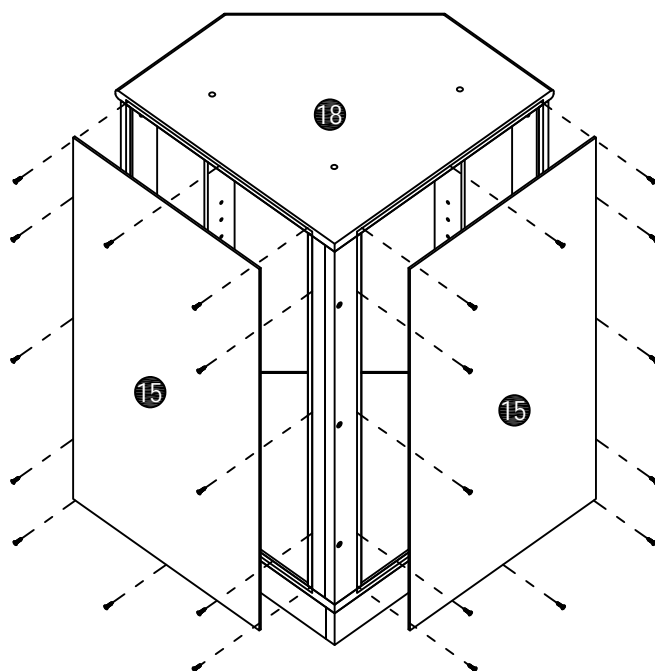

Corner Glass Cabinet

Assembly Instruction

List of Parts

Hardware

A x 24+2

Ø6 x 34mm

B x 24+2

Ø15 x 10mm

A x 6	Q x 4
	
Ø6 x 34mm	Ø3*16mm
L x 2	
	
Ø3.5*14mm	
I x 1	
	
M x 1	
	

STEP8

B x 6

Ø15 x 10mm
P x 4

Ø8 x 30mm

STEP9

STEP10

B x 6

Ø15 x 10mm
P x 4

Ø8 x 30mm

STEP11

D x 24

Ø3.5*12mm

Remove protective film
on the mirror panel.

STEP12

D x 24

Ø3.5*12mm

Remove protective film
on the mirror panel.

STEP13

N x 3

O x 3

Ø6*25mm

STEP14

H x 24