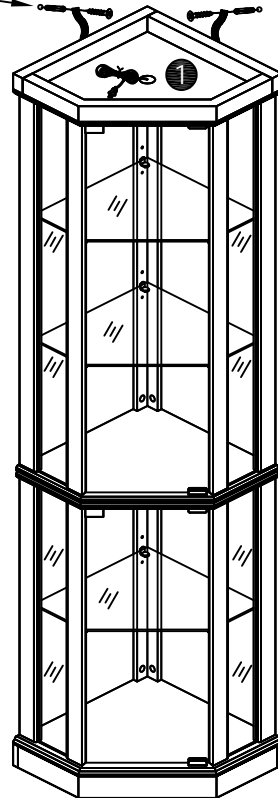

Corner Glass Cabinet

Assembly Instruction

List of Parts

Hardware

A x 24+2

Ø6 x 34mm

B x 24+2

Ø15 x 10mm

C x 2

D x 48+2

Ø3.5*12mm

E x 2

F x 2

G x 2

H x 24+2

Ø25mm

Ø25mm

STEP15

K x 15

STEP16

F x 2

E x 2

G x 2

STEP17

STEP18