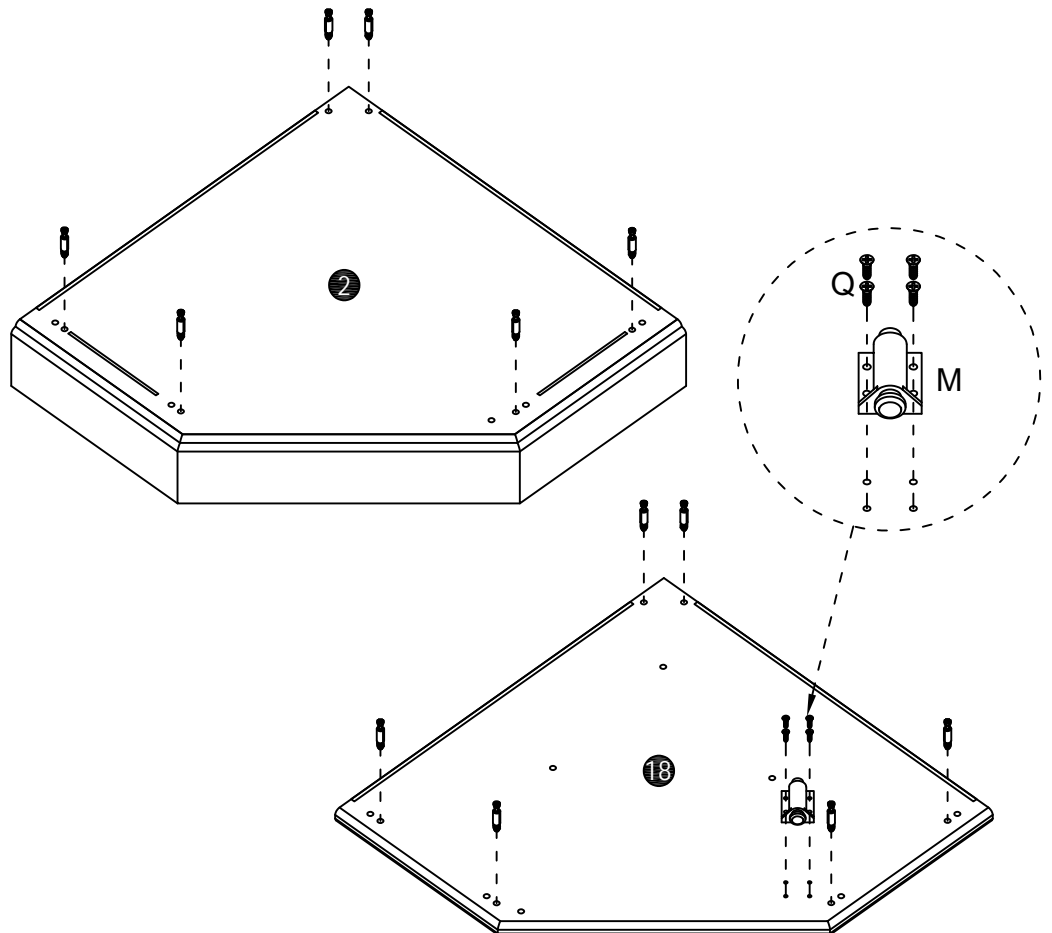

Corner Glass Cabinet

Assembly Instruction

List of Parts

Hardware

A x 24+2

Ø6 x 34mm

B x 24+2

Ø15 x 10mm

Ø3.5*35mm

P x 4

Ø8 x 30mm

STEP2

A x 12

Ø6 x 34mm

Q x 4

Ø3*16mm

M x 1

STEP3

B x 6

Ø15 x 10mm

P x 4

Ø8 x 30mm

STEP4

STEP5