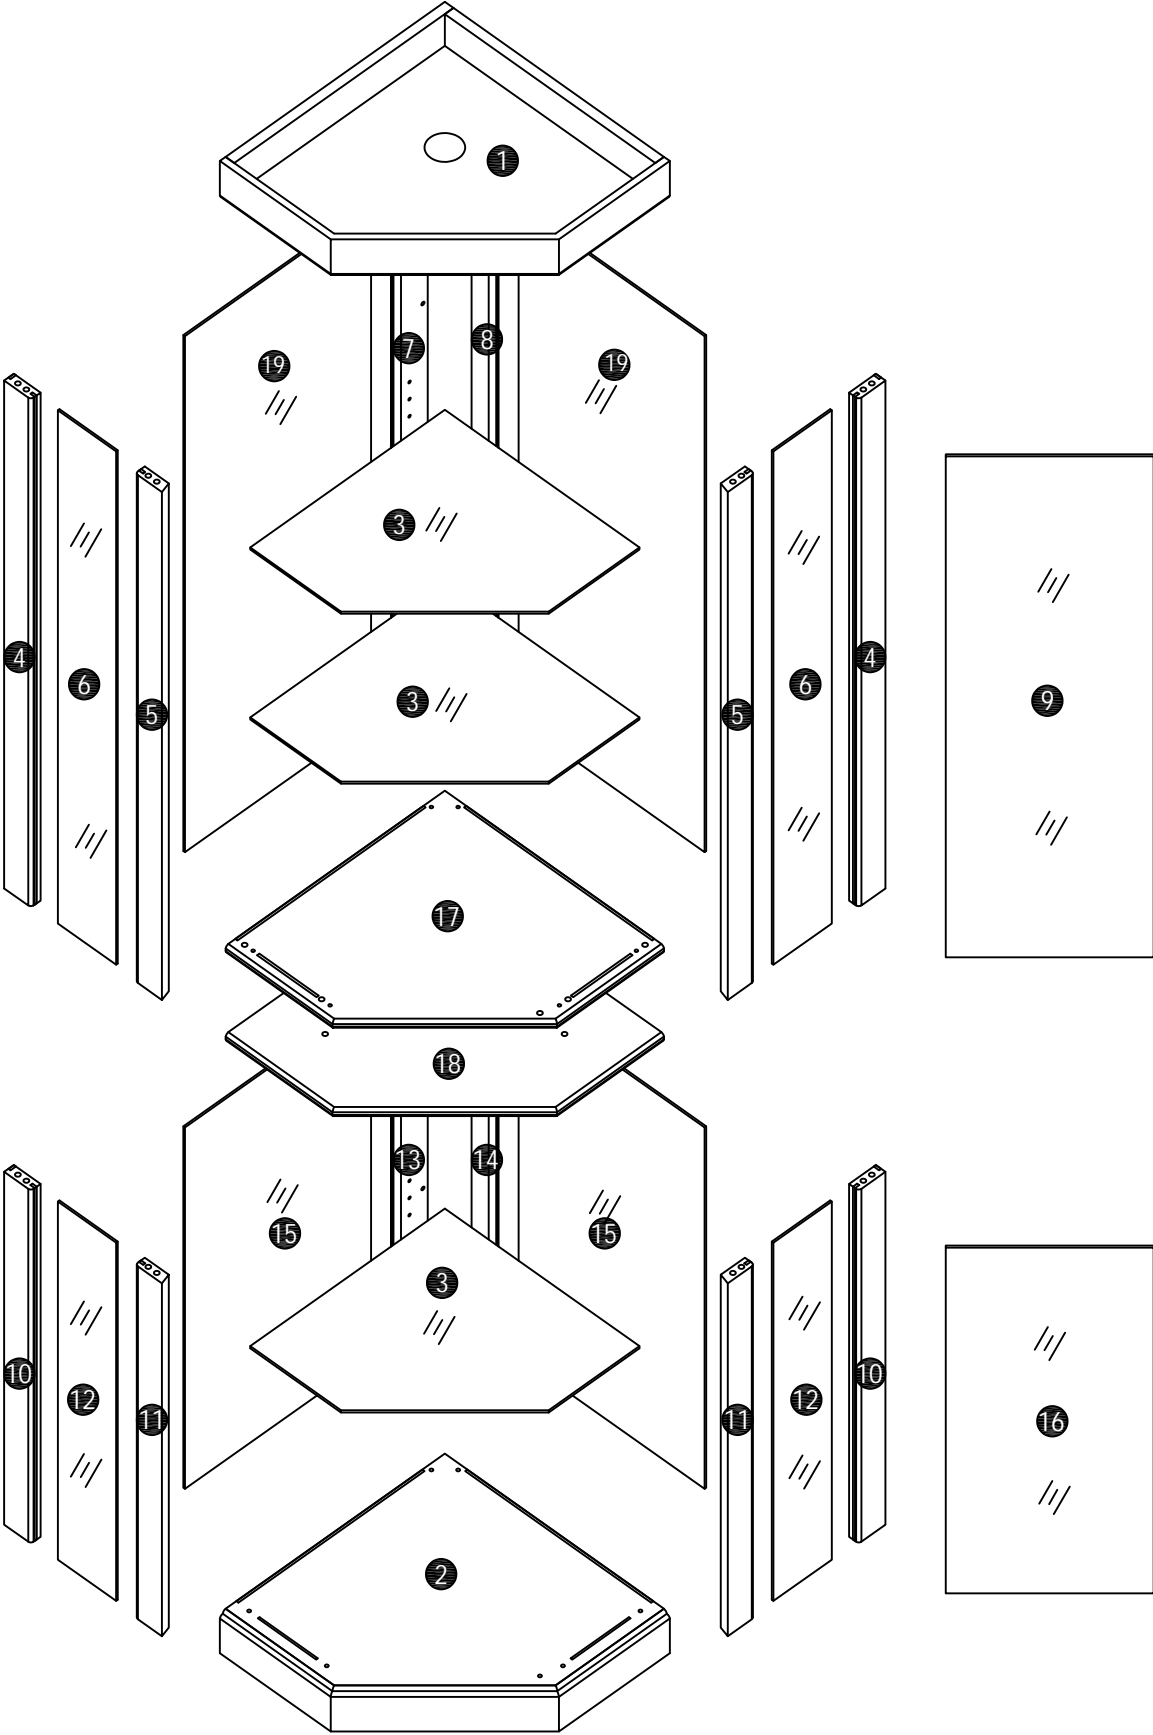

Corner Glass Cabinet

Assembly Instruction

List of Parts

Hardware

A x 24+2

Ø6 x 34mm

B x 24+2

Ø15 x 10mm

C x 2

D x 48+2

Ø3.5*12mm

E x 2

F x 2

G x 2

H x 24+2

Ø25mm