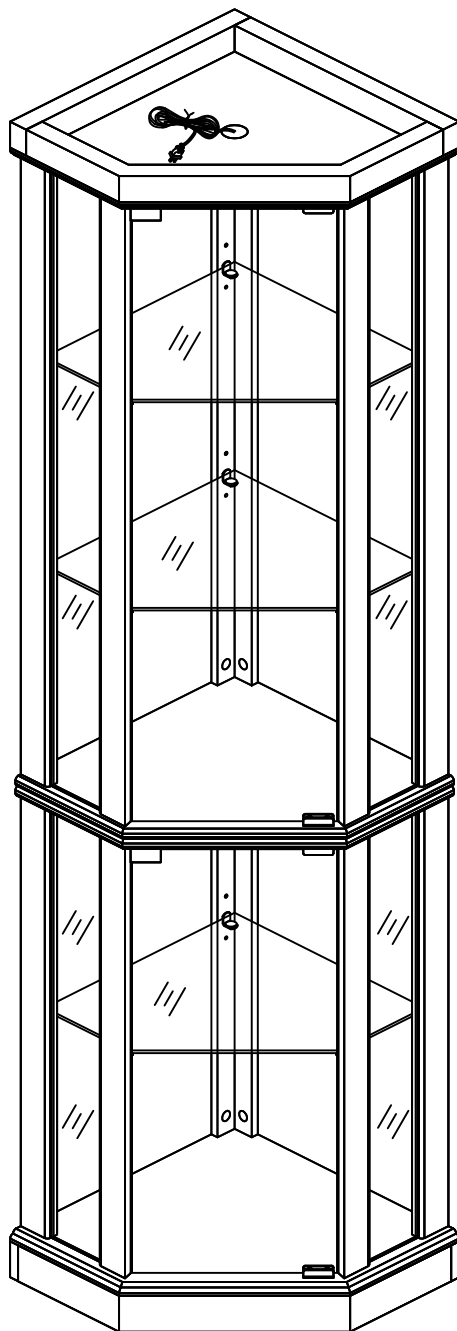

Corner Glass Cabinet

Assembly Instruction

List of Parts

Hardware

A x 24+2

Ø6 x 34mm

B x 24+2

Ø15 x 10mm

C x 2

D x 48+2

Ø3.5*12mm

E x 2

F x 2

G x 2

H x 24+2

Ø25mm