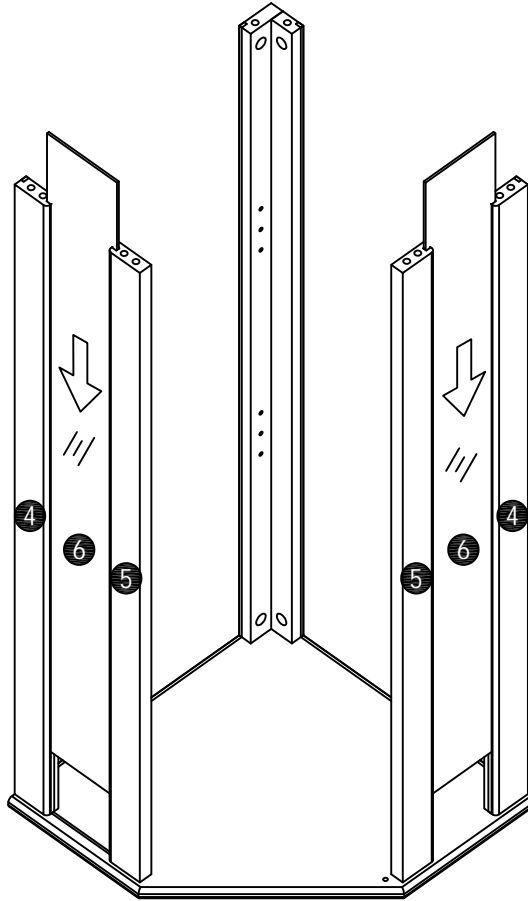

Corner Glass Cabinet

Assembly Instruction

List of Parts

Hardware

A x 24+2

Ø6 x 34mm

B x 24+2

Ø15 x 10mm

A x 6	Q x 4
	
Ø6 x 34mm	Ø3*16mm
L x 2	
	
Ø3.5*14mm	
I x 1	
	
M x 1	
	

STEP8

B x 6

Ø15 x 10mm
P x 4

Ø8 x 30mm

STEP9

STEP10

B x 6