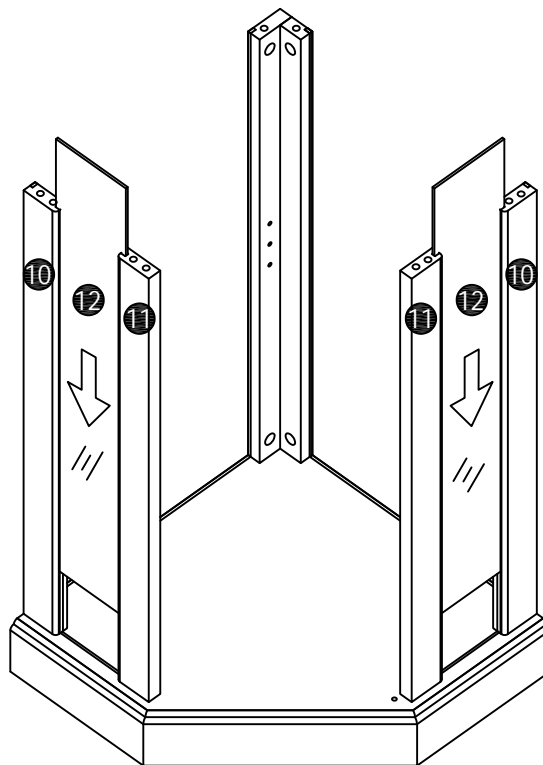

Corner Glass Cabinet

Assembly Instruction

List of Parts

Hardware

A x 24+2

Ø6 x 34mm

B x 24+2

Ø15 x 10mm

M x 1

STEP3

B x 6

Ø15 x 10mm

P x 4

Ø8 x 30mm

STEP4

STEP5

B x 6

Ø15 x 10mm

P x 4

Ø8 x 30mm

STEP6

A x 6

Ø6 x 34mm

STEP7

A x 6	Q x 4
	
Ø6 x 34mm	Ø3*16mm
L x 2	
	
Ø3.5*14mm	
I x 1	
	
M x 1	
	

STEP8

B x 6

Ø15 x 10mm
P x 4

Ø8 x 30mm

STEP9

STEP10

B x 6