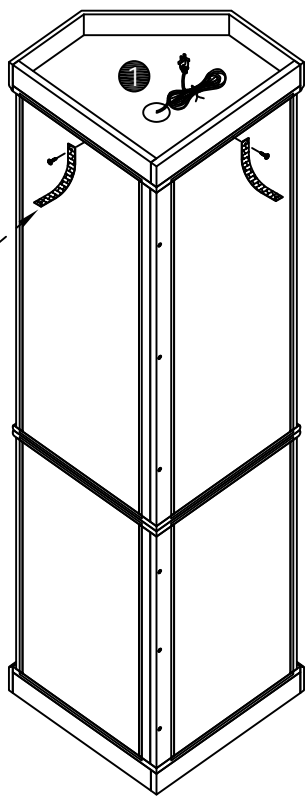

Corner Glass Cabinet

Assembly Instruction

List of Parts

Hardware

A x 24+2

Ø6 x 34mm

B x 24+2

Ø15 x 10mm

C x 2

D x 48+2

Ø3.5*12mm

E x 2

F x 2

G x 2

H x 24+2

Ø25mm

Ø25mm

STEP15

K x 15

STEP16

F x 2

E x 2

G x 2

STEP17

STEP18