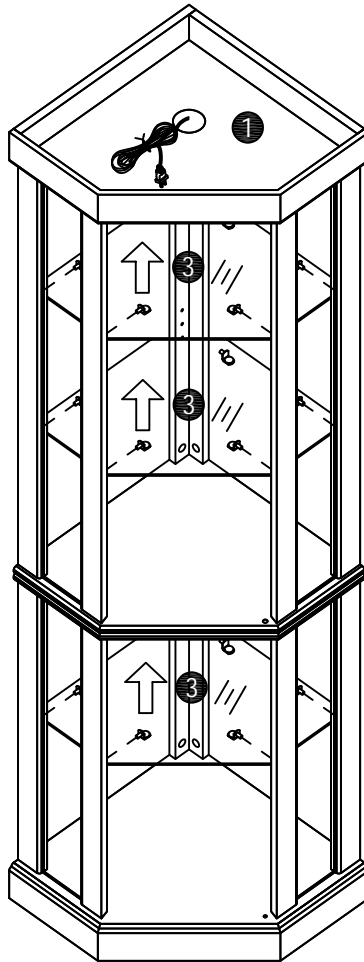

Corner Glass Cabinet

Assembly Instruction

List of Parts

Hardware

A x 24+2

Ø6 x 34mm

B x 24+2

Ø15 x 10mm

C x 2

D x 48+2

Ø3.5*12mm

E x 2

F x 2

G x 2

H x 24+2

Ø25mm

Ø3.5*12mm

Remove protective film
on the mirror panel.

STEP13

N x 3

O x 3

Ø6*25mm

STEP14

H x 24

Ø25mm

STEP15

K x 15

STEP16

F x 2

E x 2

G x 2

STEP17