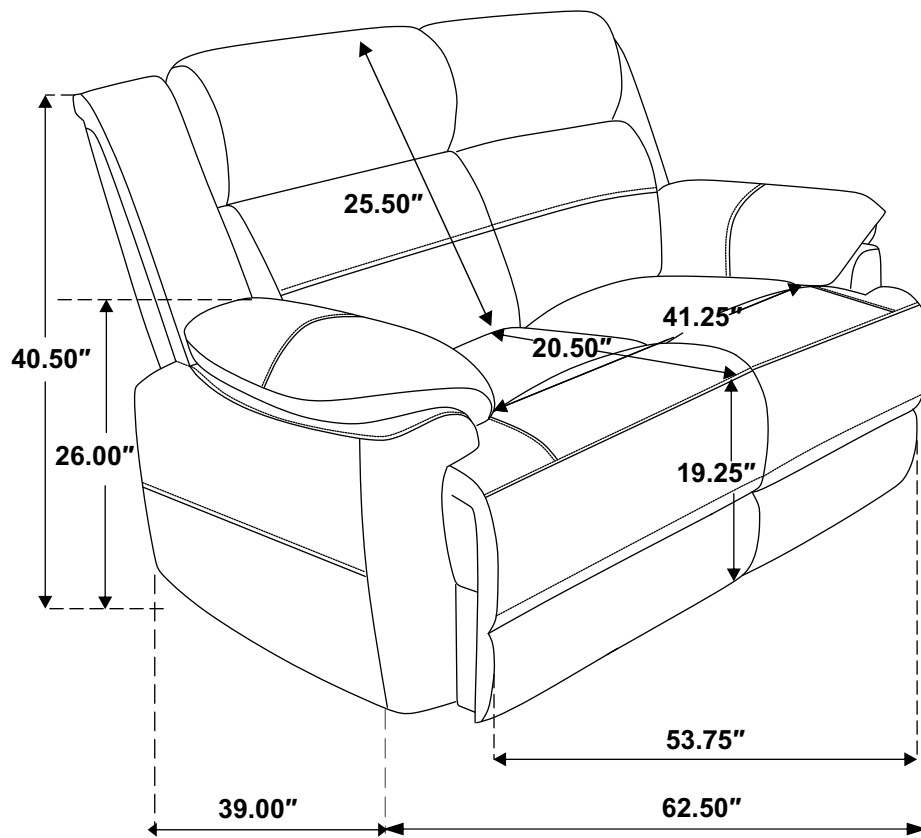

ASSEMBLY TIME

15 MINUTES

PARTS IDENTIFICATION

A	SEAT		1PC
B	LEFT EAR		1PC
C	RIGHT EAR		1PC
D	LEFT BACK		1PC
E	RIGHT BACK		1PC
F	LEG		4PCS

ASSEMBLY INSTRUCTION

STEP 1

STEP 2

STEP 3

STEP 4

STEP 5

COMPLETE

Note: Dimension tolerance $\pm 5\%$