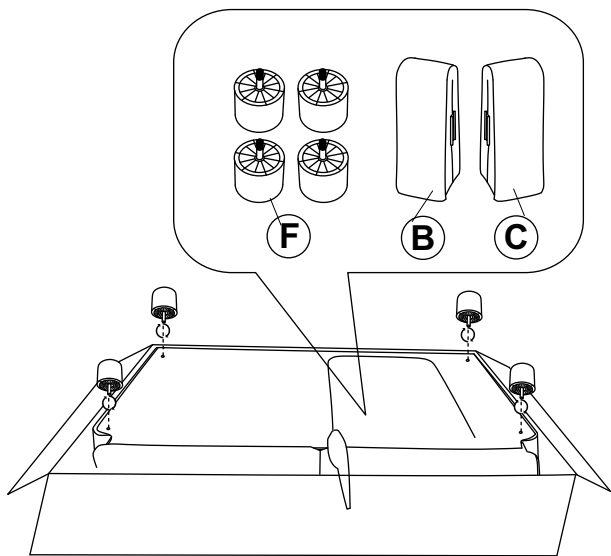

ASSEMBLY TIME

15 MINUTES

PARTS IDENTIFICATION

A	SEAT		1PC
B	LEFT EAR		1PC
C	RIGHT EAR		1PC
D	LEFT BACK		1PC
E	RIGHT BACK		1PC
F	LEG		4PCS

ASSEMBLY INSTRUCTION

STEP 1

STEP 2

STEP 3