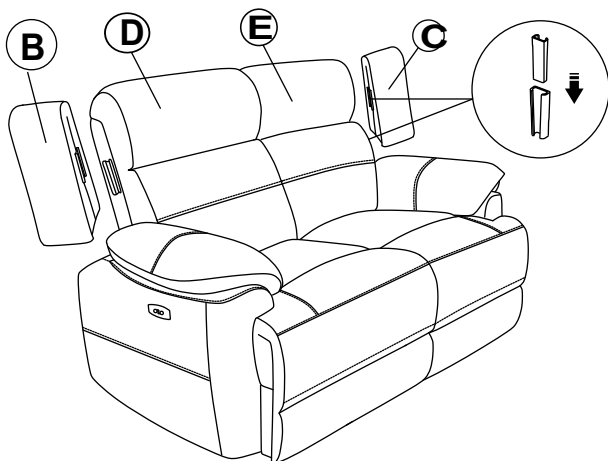

ASSEMBLY TIME

15 MINUTES

PARTS IDENTIFICATION

A	SEAT		1PC
B	LEFT EAR		1PC
C	RIGHT EAR		1PC
D	LEFT BACK		1PC
E	RIGHT BACK		1PC
F	LEG		4PCS

ASSEMBLY INSTRUCTION

STEP 1

STEP 2

STEP 3