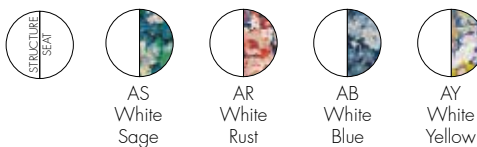

Removable cover

lightfast colour 7/8

Water-repellent

Oil-repellent

Mould-resistant

Stain-resistant

5847

	level reached
EN 1022:2005	Compliant
EN 16139:2013+AC 2013	Compliant
EN 1728:2012+AC 2013	
6.4	L2
6.5	L2
6.6	L2
6.10	L2
6.11	L2
6.12	L2
6.15	L2
6.16	L2
6.17	L2
6.18	L2
6.20	L2
6.24	L2
6.25	L2
6.26	L2

5847

Tamba

Obi Check

Artemis

Removable cover

Kartell × LIBERTY.

*All KartellXLiberty products are not available for sale in India.

level reached