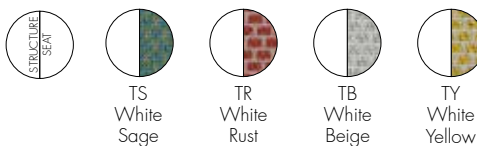

Removable cover

lightfast colour 7/8

Water-repellent

Oil-repellent

Mould-resistant

Stain-resistant

5847

	level reached
EN 1022:2005	Compliant
EN 16139:2013+AC 2013	Compliant
EN 1728:2012+AC 2013	
6.4	L2
6.5	L2
6.6	L2
6.10	L2
6.11	L2
6.12	L2
6.15	L2
6.16	L2
6.17	L2
6.18	L2
6.20	L2
6.24	L2
6.25	L2
6.26	L2

NEW!

CARA MAT OUTDOOR 2022

Design Philippe Starck with Sergio Schito

Kartell
×
LIBERTY.

FRAME

Batch-dyed and painted polycarbonate with soft touch treatment

SEAT

Draining polyurethane coated with Liberty® fabric and non-slip bottom

5847

Tamba

Obi Check

Artemis

Removable cover

Kartell × LIBERTY.

*All KartellXLiberty products are not available for sale in India.

level reached