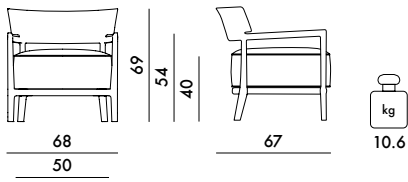

CARA MAT OUTDOOR 2022

Design Philippe Starck with Sergio Schito

FRAME

Batch-dyed and painted polycarbonate with soft touch treatment

SEAT

Padded with fabric-upholstered polyurethane foam