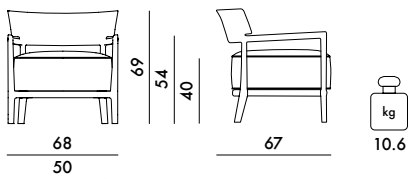

NEW!

CARA MAT OUTDOOR 2022

Design Philippe Starck with Sergio Schito

Kartell
×
LIBERTY.

FRAME

Batch-dyed and painted polycarbonate with soft touch treatment

SEAT

Draining polyurethane coated with Liberty® fabric and non-slip bottom