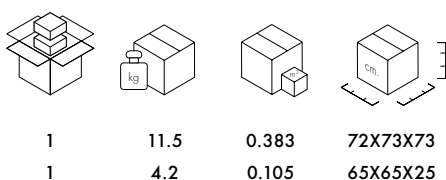

Removable cover

lightfast colour 7/8

Water-repellent

Oil-repellent

Mould-resistant

Stain-resistant

5847

	level reached
EN 1022:2005	Compliant
EN 16139:2013+AC 2013	Compliant
EN 1728:2012+AC 2013	
6.4	L2
6.5	L2
6.6	L2
6.10	L2
6.11	L2
6.12	L2
6.15	L2
6.16	L2
6.17	L2
6.18	L2
6.20	L2
6.24	L2
6.25	L2
6.26	L2