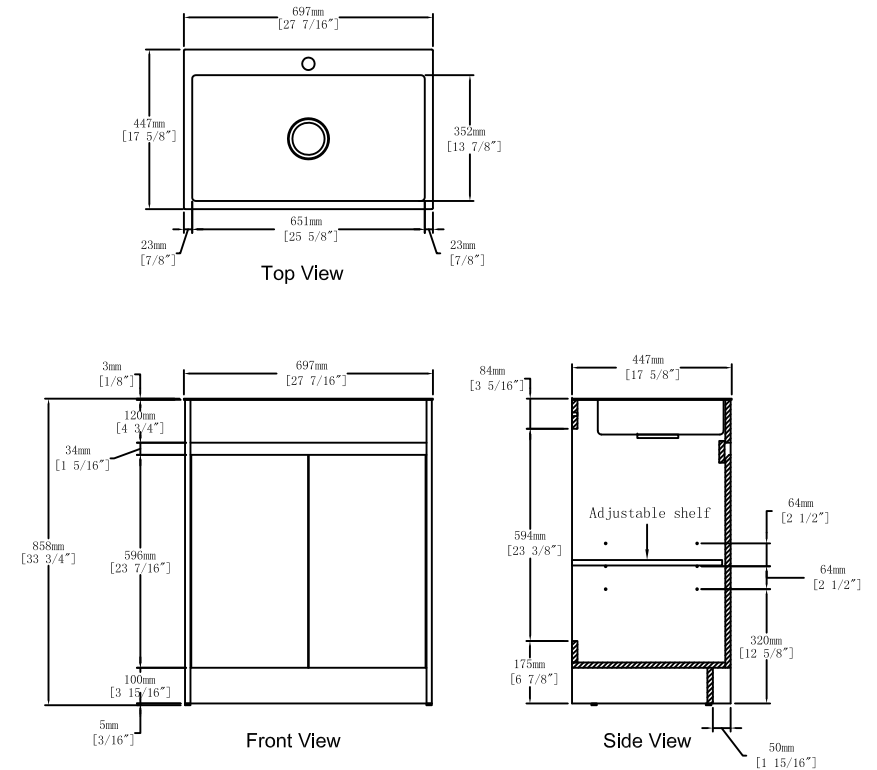

Dimensions

CARE CLEANING AND MAINTENANCE

1. Dust regularly with a soft , dry cloth.
2. Avoid the use of all chemicals household cleaners, abrasives, or cleaners that contain lemon, vinegar, or other acids that may damage the finish.
3. Excessive exposure to sunlight and extreme changes in temperature and moisture can damage wood furniture.
4. Do not place hot appliances, such as curling irons and hot hair dryers directly on the countertop. Wipe spills immediately.