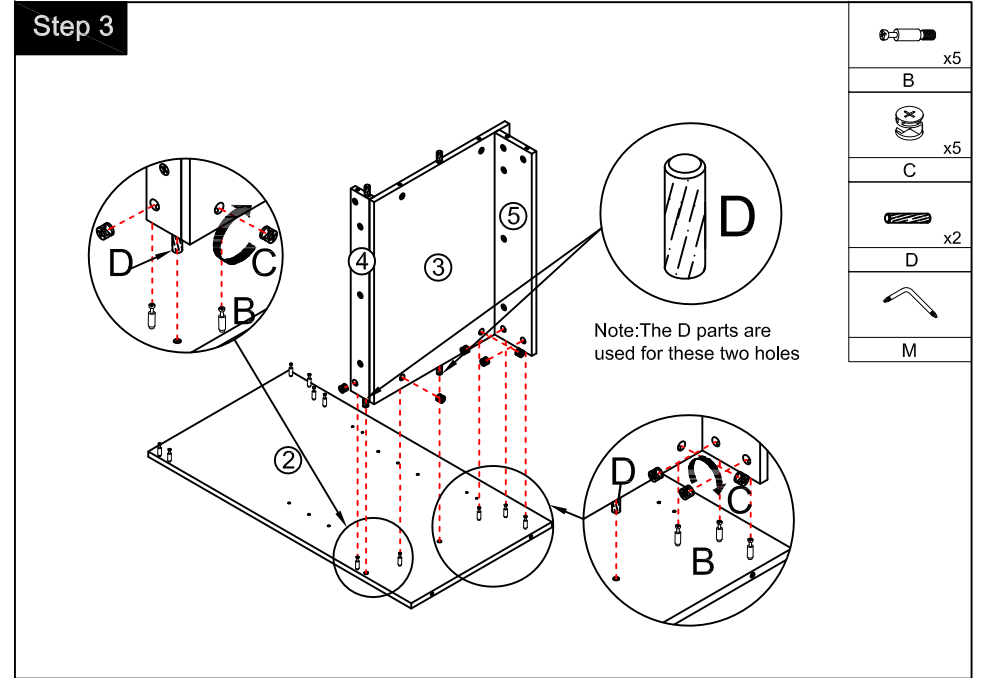

Step 14

Finished

Dimensions

Components

Step 5

	x11
B	
	x11
C	
	x2
D	
	M

Note: The D parts are used for these two holes

Step 6

	x2
G	
	x2
H	
(Ø4 x 14mm)	
	x20
A	
	Tool

Step 7

	x4
I	
(Ø4 x 14mm)	
	x24
A	

You can adjust the doors by tightening or loosening the screws on the hinge. →

Step 8

	x4
L	
	x4
J	