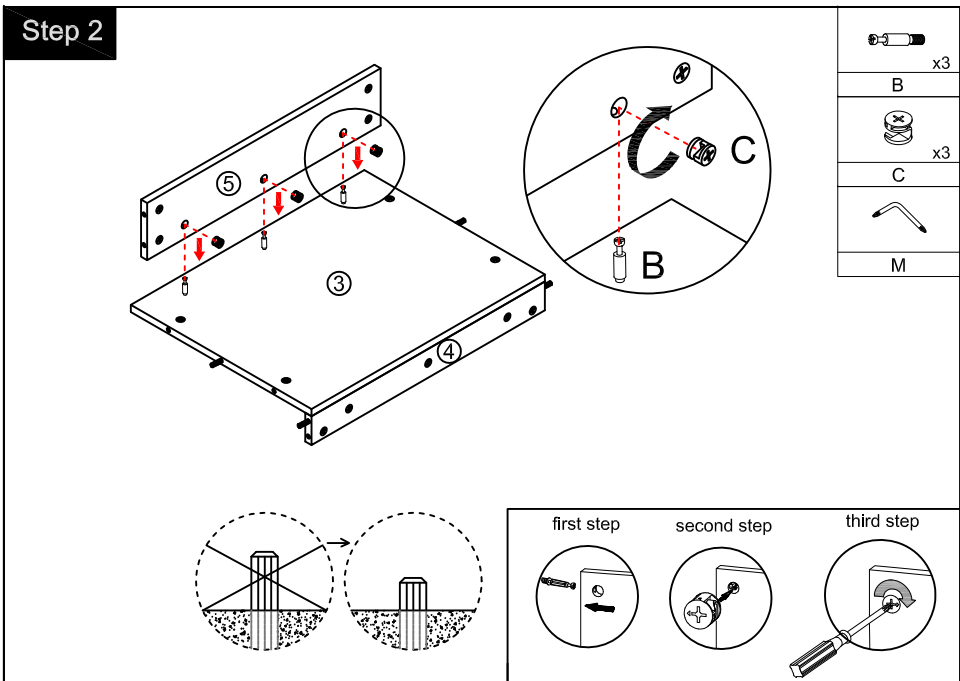

Item NO.:BV B13128

Hardware

NO.	Draw	QTY	NO.	Draw	QTY
A	 Screws Ø4x14mm	44	H	 Bracket (19x19x35mm)	2
B	 Two-in-one connector	28	I	 Hinges(Internal hiding)	4
C	 Two-in-one connector	28	J	 Adjustable feet	4
D	 Wood plug	4	K	 Movable laminate support	4
E	 Plastic anchor(Ø10mm)	2	L	 Anti-collision gasket	4
F	 Screws for fix on the wall	2	M	 Screwdriver	1
G	 Bracket (53x70x44mm)	2			

Step 14

Finished

Dimensions

Components

Step 5

	x11
B	
	x11
C	
	x2
D	
	M

Note: The D parts are used for these two holes

Step 6

	x2
G	
	x2
H	
(Ø4 x 14mm)	
	x20
A	
	Tool

Step 7

	x4
I	
(Ø4 x 14mm)	
	x24
A	

You can adjust the doors by tightening or loosening the screws on the hinge. →

Step 8

	x4
L	
	x4
J	