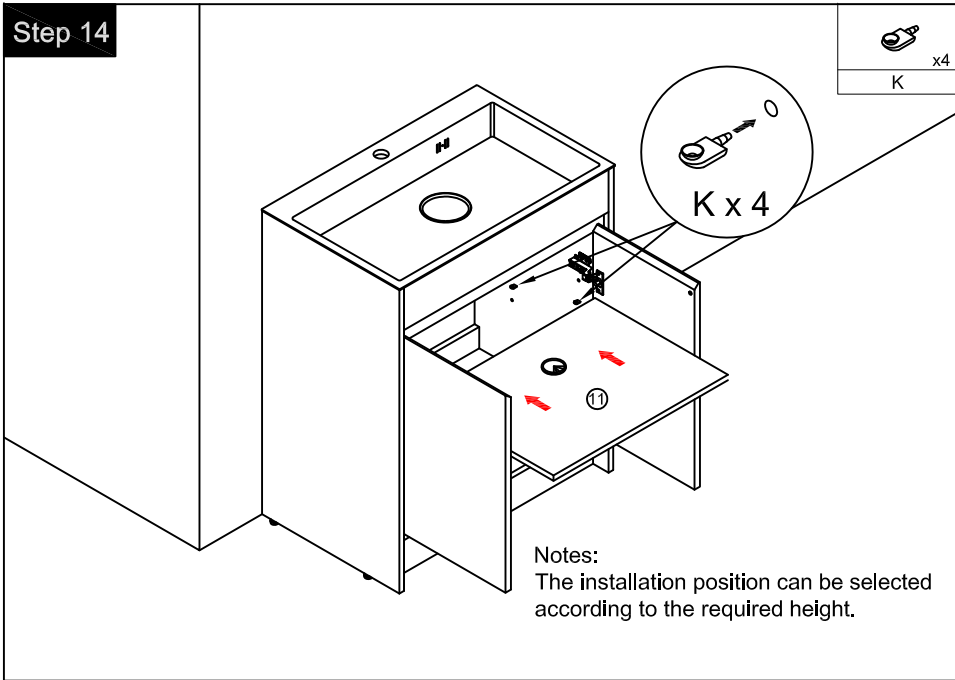

Item NO.:BV B13128

Hardware

NO.	Draw	QTY	NO.	Draw	QTY
A	 Screws Ø4x14mm	44	H	 Bracket (19x19x35mm)	2
B	 Two-in-one connector	28	I	 Hinges(Internal hiding)	4
C	 Two-in-one connector	28	J	 Adjustable feet	4
D	 Wood plug	4	K	 Movable laminate support	4
E	 Plastic anchor(Ø10mm)	2	L	 Anti-collision gasket	4
F	 Screws for fix on the wall	2	M	 Screwdriver	1
G	 Bracket (53x70x44mm)	2			

Step 14

Finished

Dimensions

Components

Step 5

	x11
B	
	x11
C	
	x2
D	
	M

Note: The D parts are used for these two holes

Step 6