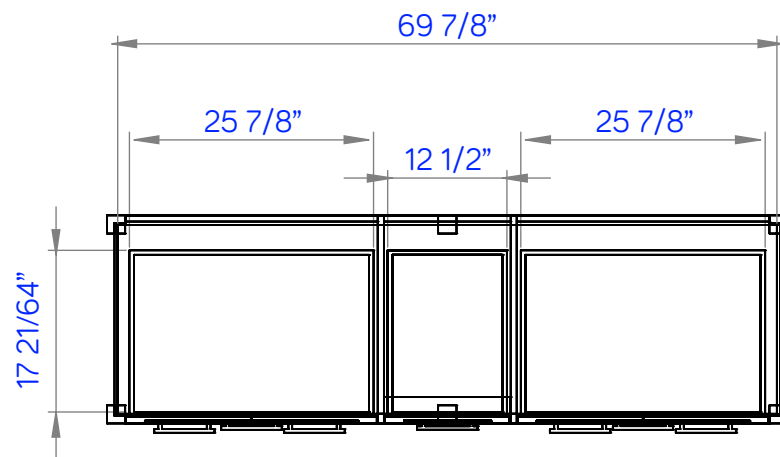

FRONT VIEW

SIDE VIEW

TOP VIEW

**SELENA 72"**