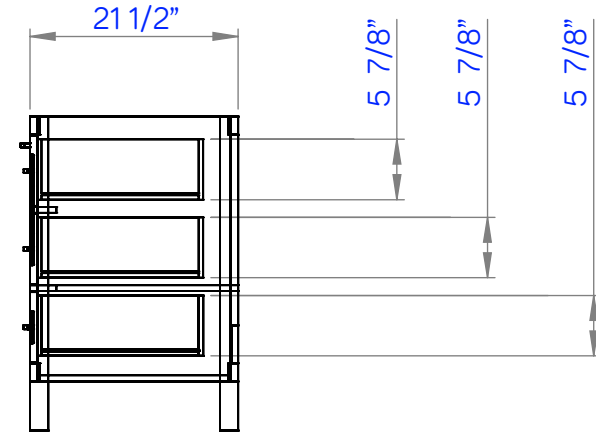

FRONT VIEW

SIDE VIEW

TOP VIEW

**SELENA 72"**