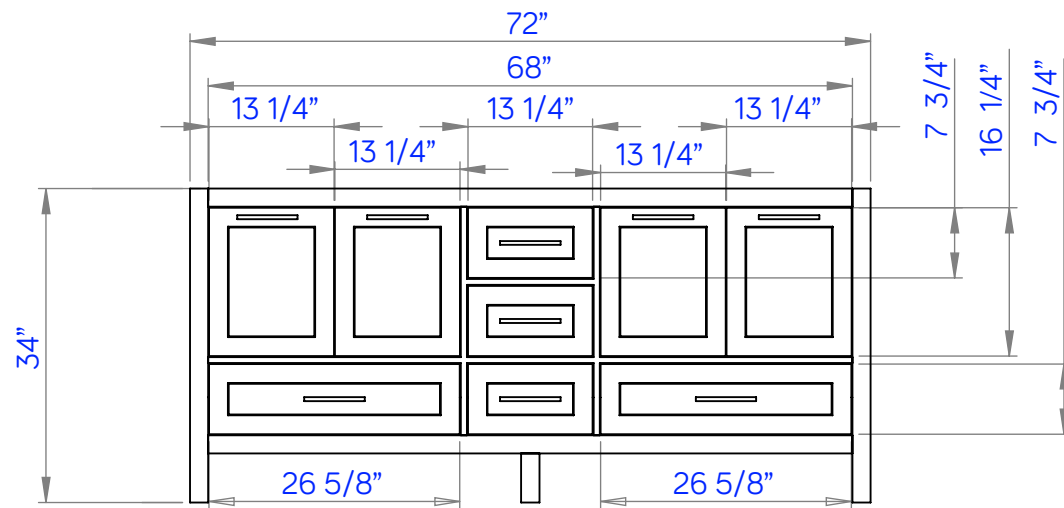

FRONT VIEW

SIDE VIEW

TOP VIEW

**SELENA 72"**