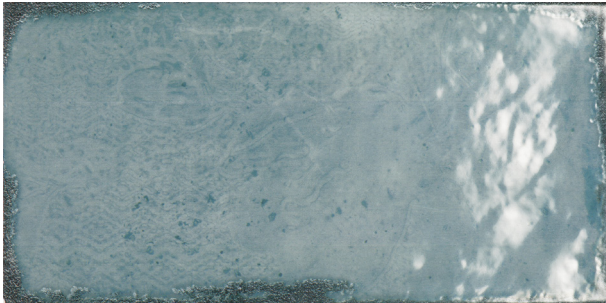

Picture the rich colors of an Italian countryside landscape, and you will begin to appreciate the warmth and depth of the color palette for Exhale™. Equally welcome in classic renovations and modern environs, Exhale features 6x12 tiles in a unique selection of 5 earthy colors.

# EXHALE™

*Glazed Porcelain\*\**

Blanco

Gris

Cielo

Azul

Marron

Sizes  Thickness  Grout Joint Recommendation						
	6" x 12" 5.91" x 12.44"					
	10mm					
1/8"						
Testing	Breaking Strength C648	Chemical Resistance C650	Water Absorption C373	Scratch Hardness MOHS	Shade Variation Rating	
Results*	>250 lbf	Resistant	<3.0%	7	V3	