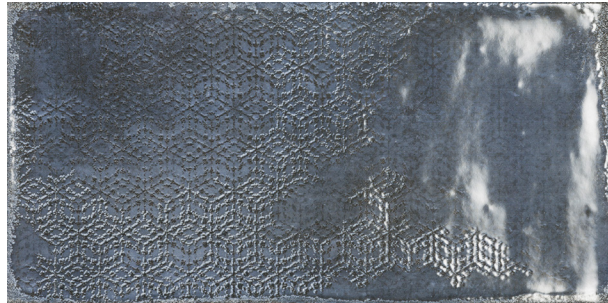

Picture the rich colors of an Italian countryside landscape, and you will begin to appreciate the warmth and depth of the color palette for Exhale™. Equally welcome in classic renovations and modern environs, Exhale features 6x12 tiles in a unique selection of 5 earthy colors.

# EXHALE™

*Glazed Porcelain\*\**

Blanco

Gris

Cielo

Azul

Marron

Sizes  Thickness  Grout Joint Recommendation						
	6" x 12" 5.91" x 12.44"					
	10mm					
1/8"						
Testing	Breaking Strength C648	Chemical Resistance C650	Water Absorption C373	Scratch Hardness MOHS	Shade Variation Rating	
Results*	>250 lbf	Resistant	<3.0%	7	V3	