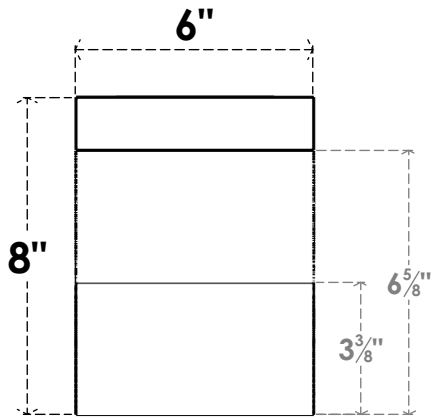

ITEM NUMBER: RFTURO06X08000X36000X008GAR00RCPR

6"W X 8"H X 36"L TIMBERTHANE ROUGH CEDAR GARNER FAUX WOOD OPEN RAFTER TAIL, 8"L END, PRIMED TAN

36"

SIDE PROFILE

ISOMETRIC

FRONT PROFILE

GENERATED DATE : 03/02/2023