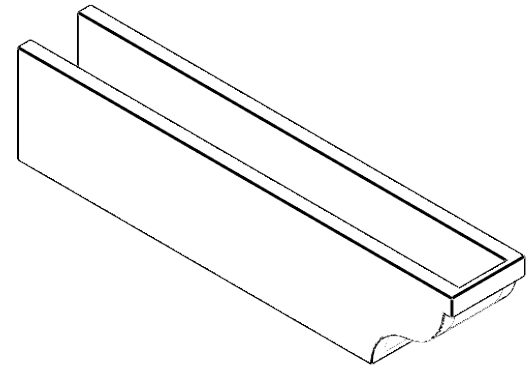

ITEM NUMBER: RFTURO06X08000X36000X008GAR00RCPR

6"W X 8"H X 36"L TIMBERTHANE ROUGH CEDAR GARNER FAUX WOOD OPEN RAFTER TAIL, 8"L END, PRIMED TAN

36"

SIDE PROFILE

ISOMETRIC

FRONT PROFILE

GENERATED DATE : 03/02/2023

EKENA MILLWORK
2300 WEST MAIN ST.
CLARKSVILLE, TX 75426
TOLL FREE: 866-607-0453
WWW.EKENAMILLWORK.COM

NOTES

1. INSTALLATION TO BE COMPLETED IN ACCORDANCE WITH MANUFACTURER'S SPECIFICATIONS.
2. DRAWING MAY NOT BE TO SCALE
3. THIS DRAWING IS INTENDED FOR DESIGN AND PLANNING PURPOSES ONLY.
4. ALL INFORMATION CONTAINED HEREIN WAS CURRENT AT THE TIME OF DEVELOPMENT BUT MUST BE REVIEWED AND APPROVED BY THE PRODUCT MANUFACTURER TO BE CONSIDERED ACCURATE.
5. TIMBERTHANE ARCHITECTURAL PRODUCTS ARE MADE FROM HIGH DENSITY URETHANE AND COME FACTORY PRIMED