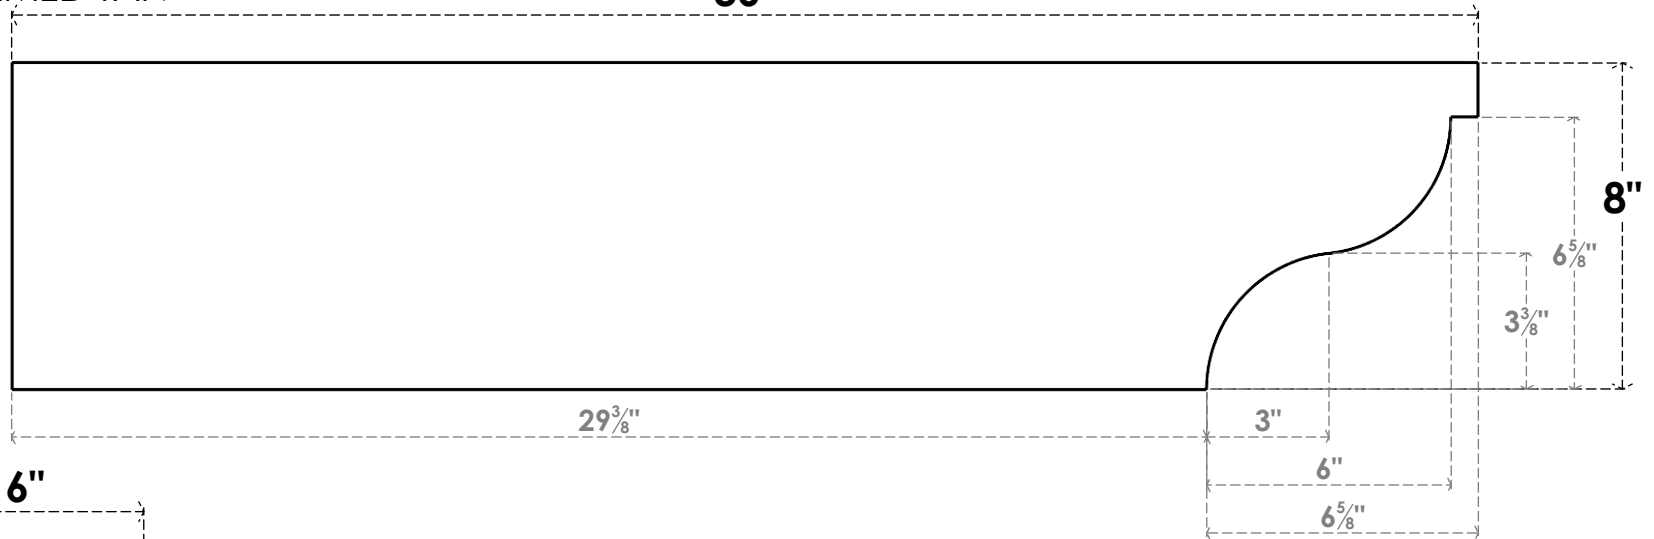

ITEM NUMBER: RFTURO06X08000X36000X008GAR00RCPR

6"W X 8"H X 36"L TIMBERTHANE ROUGH CEDAR GARNER FAUX WOOD OPEN RAFTER TAIL, 8"L END, PRIMED TAN

36"

SIDE PROFILE

ISOMETRIC

FRONT PROFILE

GENERATED DATE : 03/02/2023