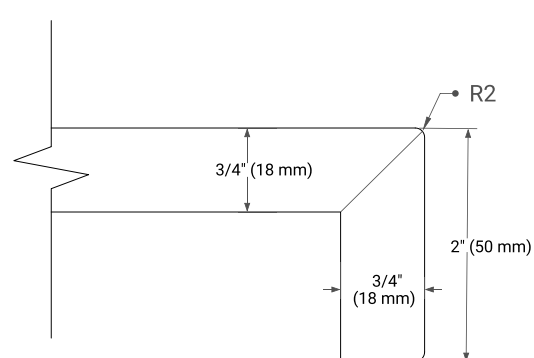

48" SINGLE SINK BASE CABINET

BASE CABINET DIMENSIONS

48" W x 21.5" D x 34.5" H

FEATURES

- Solid wood frame & plywood panels
- Dovetail drawers and joints
- Soft closing doors & drawers

HARDWARE FINISHES*

Brushed Nickel Satin Brass Matte Black Polished Chrome

PLAN VIEW

48" SINGLE OVAL SINK COUNTERTOP WITH 2 IN. THICKNESS

OVERALL DIMENSIONS

48.25" W x 22" D x 2" H

COUNTERTOP OPTIONS

Carrara Marble

FEATURES

- Solid countertop with mitered edges & seams
- Undermount white oval sink
- Pre-drilled for 8" widespread faucet

INCLUDED

- Countertop
- Matching Backsplash
- Oval Sink

COUNTERTOP PLAN VIEW

EDGE SIDE VIEW

THREE DIMENSIONAL COUNTERTOP VIEW