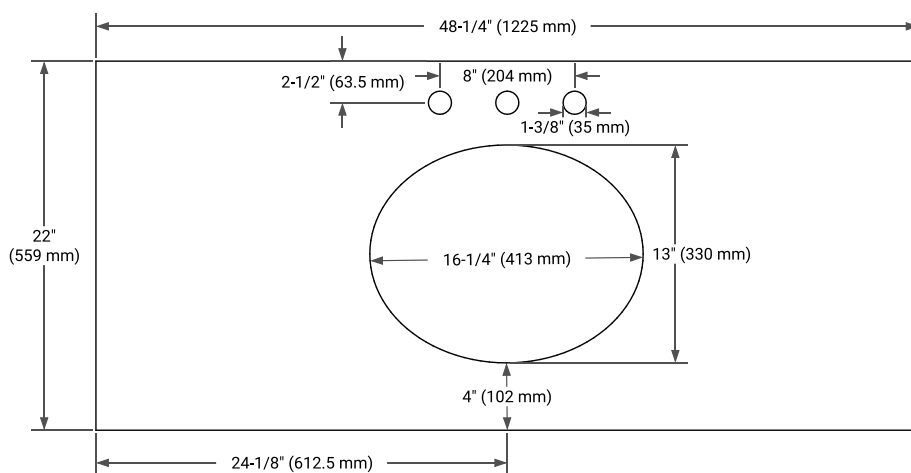

48" SINGLE SINK BASE CABINET

BASE CABINET DIMENSIONS

48" W x 21.5" D x 34.5" H

FEATURES

- Solid wood frame & plywood panels
- Dovetail drawers and joints
- Soft closing doors & drawers

HARDWARE FINISHES*

Brushed Nickel Satin Brass Matte Black Polished Chrome

PLAN VIEW

48" SINGLE OVAL SINK COUNTERTOP WITH 2 IN. THICKNESS

OVERALL DIMENSIONS

48.25" W x 22" D x 2" H

COUNTERTOP OPTIONS

Carrara Marble

FEATURES

- Solid countertop with mitered edges & seams
- Undermount white oval sink
- Pre-drilled for 8" widespread faucet

INCLUDED

- Countertop
- Matching Backsplash
- Oval Sink

COUNTERTOP PLAN VIEW

EDGE SIDE VIEW

THREE DIMENSIONAL COUNTERTOP VIEW