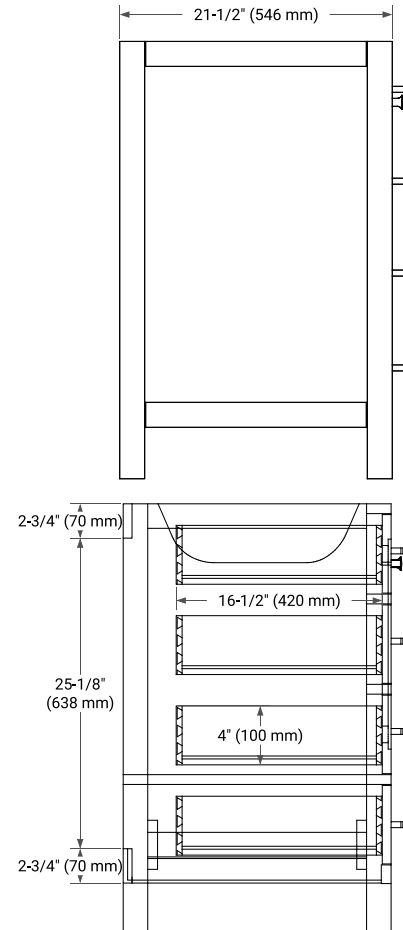

48" SINGLE SINK BASE CABINET

BASE CABINET DIMENSIONS

48" W x 21.5" D x 34.5" H

FEATURES

- Solid wood frame & plywood panels
- Dovetail drawers and joints
- Soft closing doors & drawers

HARDWARE FINISHES*

Brushed Nickel Satin Brass Matte Black Polished Chrome

PLAN VIEW

48" SINGLE OVAL SINK COUNTERTOP WITH 2 IN. THICKNESS

OVERALL DIMENSIONS

48.25" W x 22" D x 2" H

COUNTERTOP OPTIONS

Carrara Marble

FEATURES

- Solid countertop with mitered edges & seams
- Undermount white oval sink
- Pre-drilled for 8" widespread faucet

INCLUDED

- Countertop
- Matching Backsplash
- Oval Sink

COUNTERTOP PLAN VIEW

EDGE SIDE VIEW

THREE DIMENSIONAL COUNTERTOP VIEW