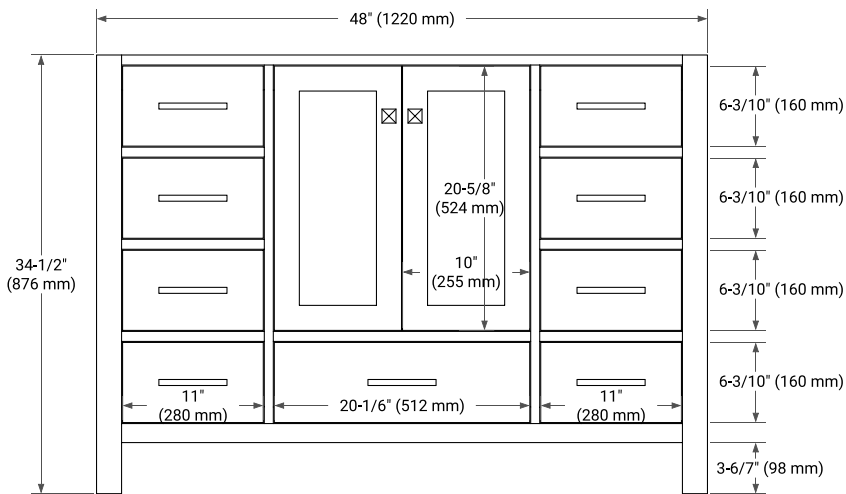

48" SINGLE SINK BASE CABINET

BASE CABINET DIMENSIONS

48" W x 21.5" D x 34.5" H

FEATURES

- Solid wood frame & plywood panels
- Dovetail drawers and joints
- Soft closing doors & drawers

HARDWARE FINISHES*

Brushed Nickel   Satin Brass   Matte Black   Polished Chrome

Hardware comes preinstalled with the illustrated option. Other finishes are available on our online store if you prefer a different one.

AVAILABLE COLORS

White   Grey   Midnight Blue   Espresso   Oak

FRONT VIEW

SIDE VIEW

PLAN VIEW