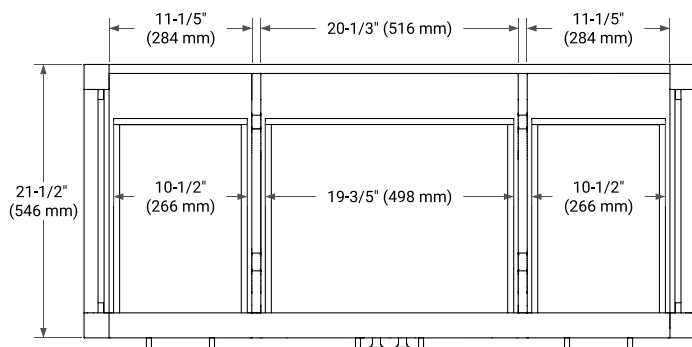

48" SINGLE SINK BASE CABINET

BASE CABINET DIMENSIONS

48" W x 21.5" D x 34.5" H

FEATURES

- Solid wood frame & plywood panels
- Dovetail drawers and joints
- Soft closing doors & drawers

HARDWARE FINISHES*

Brushed Nickel Satin Brass Matte Black Polished Chrome

PLAN VIEW

48" SINGLE OVAL SINK COUNTERTOP WITH 2 IN. THICKNESS

OVERALL DIMENSIONS

48.25" W x 22" D x 2" H

COUNTERTOP OPTIONS

Carrara Marble

FEATURES

- Solid countertop with mitered edges & seams
- Undermount white oval sink
- Pre-drilled for 8" widespread faucet

INCLUDED

- Countertop
- Matching Backsplash
- Oval Sink

COUNTERTOP PLAN VIEW

EDGE SIDE VIEW

THREE DIMENSIONAL COUNTERTOP VIEW