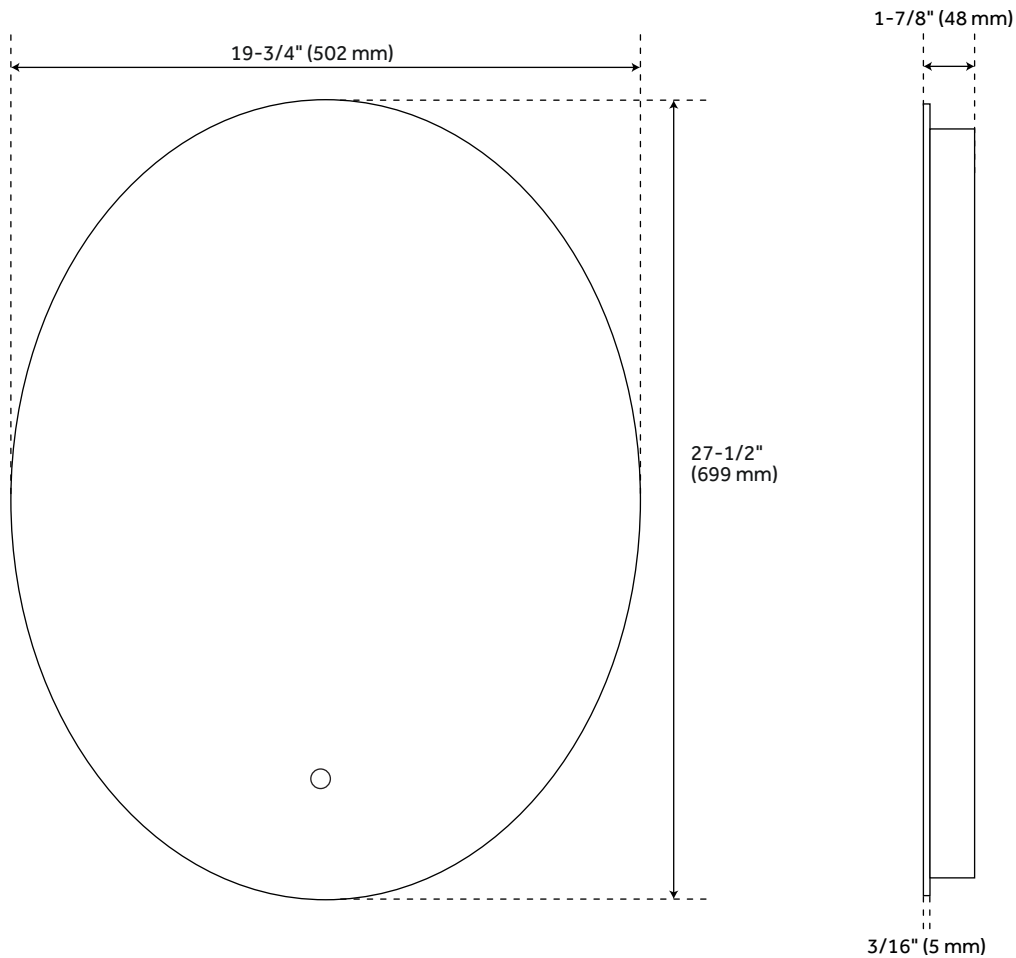

FAHLMAN

OVAL LIGHTED MIRROR WITH TUNABLE LED

SKU: 946564

FEATURES

- Material: Steel
- Design: Modern
- Mirror Shape: Oval
- Mounting Hardware Included: Yes
- Assembly Required: No
- Utilizes a 4 mm Copper-Free Silver Mirror to Provide a Crisp, Smooth, and True Reflection
- Mirror Is Supported by an Steel Frame for Lightweight Durability
- Light Activated and Adjusted by Touch Sensor
- Designed to Work in Conjunction With the Bathroom's Main Light Source

CONTENTS

- 20" MIRROR PAGE 2
- 24" MIRROR PAGE 3

REVISED 04/13/2021

20" FAHLMAN

OVAL LIGHTED MIRROR WITH TUNABLE LED

SKU: 946564

FEATURES

- Width: 19-3/4"
- Height: 27-1/2"
- Depth: 1-7/8"
- French Cleat Width: 16-1/8"
- Mounting Centers: 12"

PRODUCT IMAGE

All dimensions and specifications are nominal and may vary. Use actual products for accuracy in critical situations.

PAGE 2

24" FAHLMAN

OVAL LIGHTED MIRROR WITH TUNABLE LED

SKU: 946564

FEATURES

- Width: 23-5/8"
- Height: 31-1/2"
- Depth: 1-7/8"
- French Cleat Width: 15-1/4"
- Mounting Centers: 7-7/8"

PRODUCT IMAGE

All dimensions and specifications are nominal and may vary. Use actual products for accuracy in critical situations.