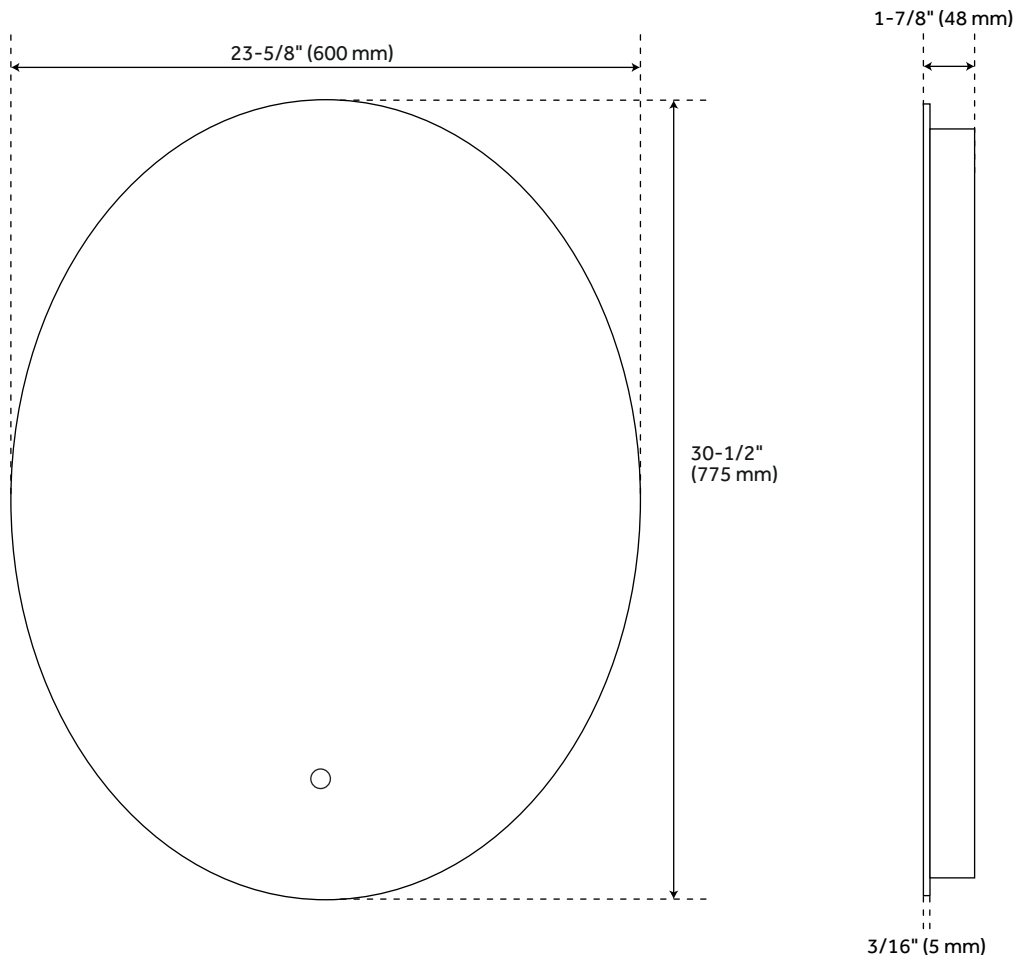

FAHLMAN

OVAL LIGHTED MIRROR WITH TUNABLE LED

SKU: 946564

FEATURES

- Material: Steel
- Design: Modern
- Mirror Shape: Oval
- Mounting Hardware Included: Yes
- Assembly Required: No
- Utilizes a 4 mm Copper-Free Silver Mirror to Provide a Crisp, Smooth, and True Reflection
- Mirror Is Supported by an Steel Frame for Lightweight Durability
- Light Activated and Adjusted by Touch Sensor
- Designed to Work in Conjunction With the Bathroom's Main Light Source

CONTENTS

- 20" MIRROR PAGE 2
- 24" MIRROR PAGE 3

REVISED 04/13/2021

20" FAHLMAN

OVAL LIGHTED MIRROR WITH TUNABLE LED

SKU: 946564

FEATURES

- Width: 19-3/4"
- Height: 27-1/2"
- Depth: 1-7/8"
- French Cleat Width: 16-1/8"
- Mounting Centers: 12"

PRODUCT IMAGE

All dimensions and specifications are nominal and may vary. Use actual products for accuracy in critical situations.

PAGE 2

24" FAHLMAN

OVAL LIGHTED MIRROR WITH TUNABLE LED

SKU: 946564

FEATURES

- Width: 23-5/8"
- Height: 31-1/2"
- Depth: 1-7/8"
- French Cleat Width: 15-1/4"
- Mounting Centers: 7-7/8"

PRODUCT IMAGE

All dimensions and specifications are nominal and may vary. Use actual products for accuracy in critical situations.