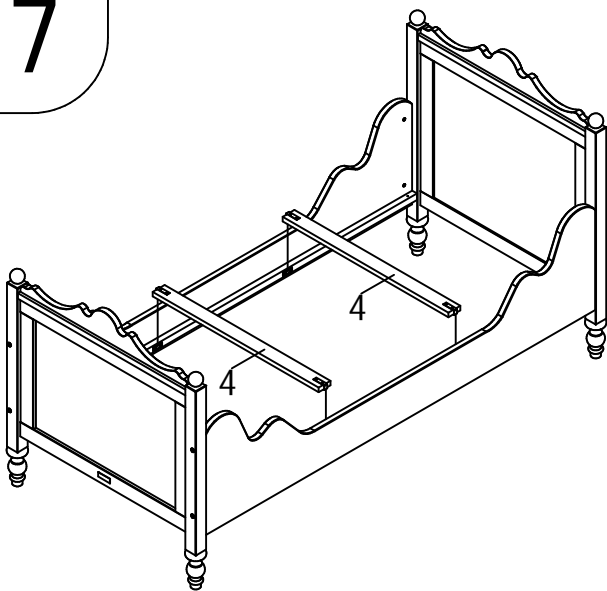

bopita®

ASSEMBLY INSTRUCTION
MONTAGE HANDLEIDING
MONTAGE ANLEITUNG
NOTICE DE MONTAGE
MANUAL DE MONTAJE

UK
NL
D
F
ESP

MODEL : BED BELLE
TYPE : 90X200
COLOUR : WHITE
ART.CODE : 3402.11.

Distributor:

BOPITA
Edisonweg 3, 6662 NW Elst
The Netherlands

www.bopita.com

02.05.2017.

A 	B 	C 	D 	E 
M6X100 8X	M6 8X	8X	3,5X25 8X	4X
artcode:441028	artcode:442004	artcode:	artcode:431008	artcode:446107
F 	G 	H 	I 	
3,5X16 8X	4X	3,5X35 4X	1X	
artcode:431006	artcode:446108	artcode:431023	artcode:445001	

1

2

3

4

5

6

7

8