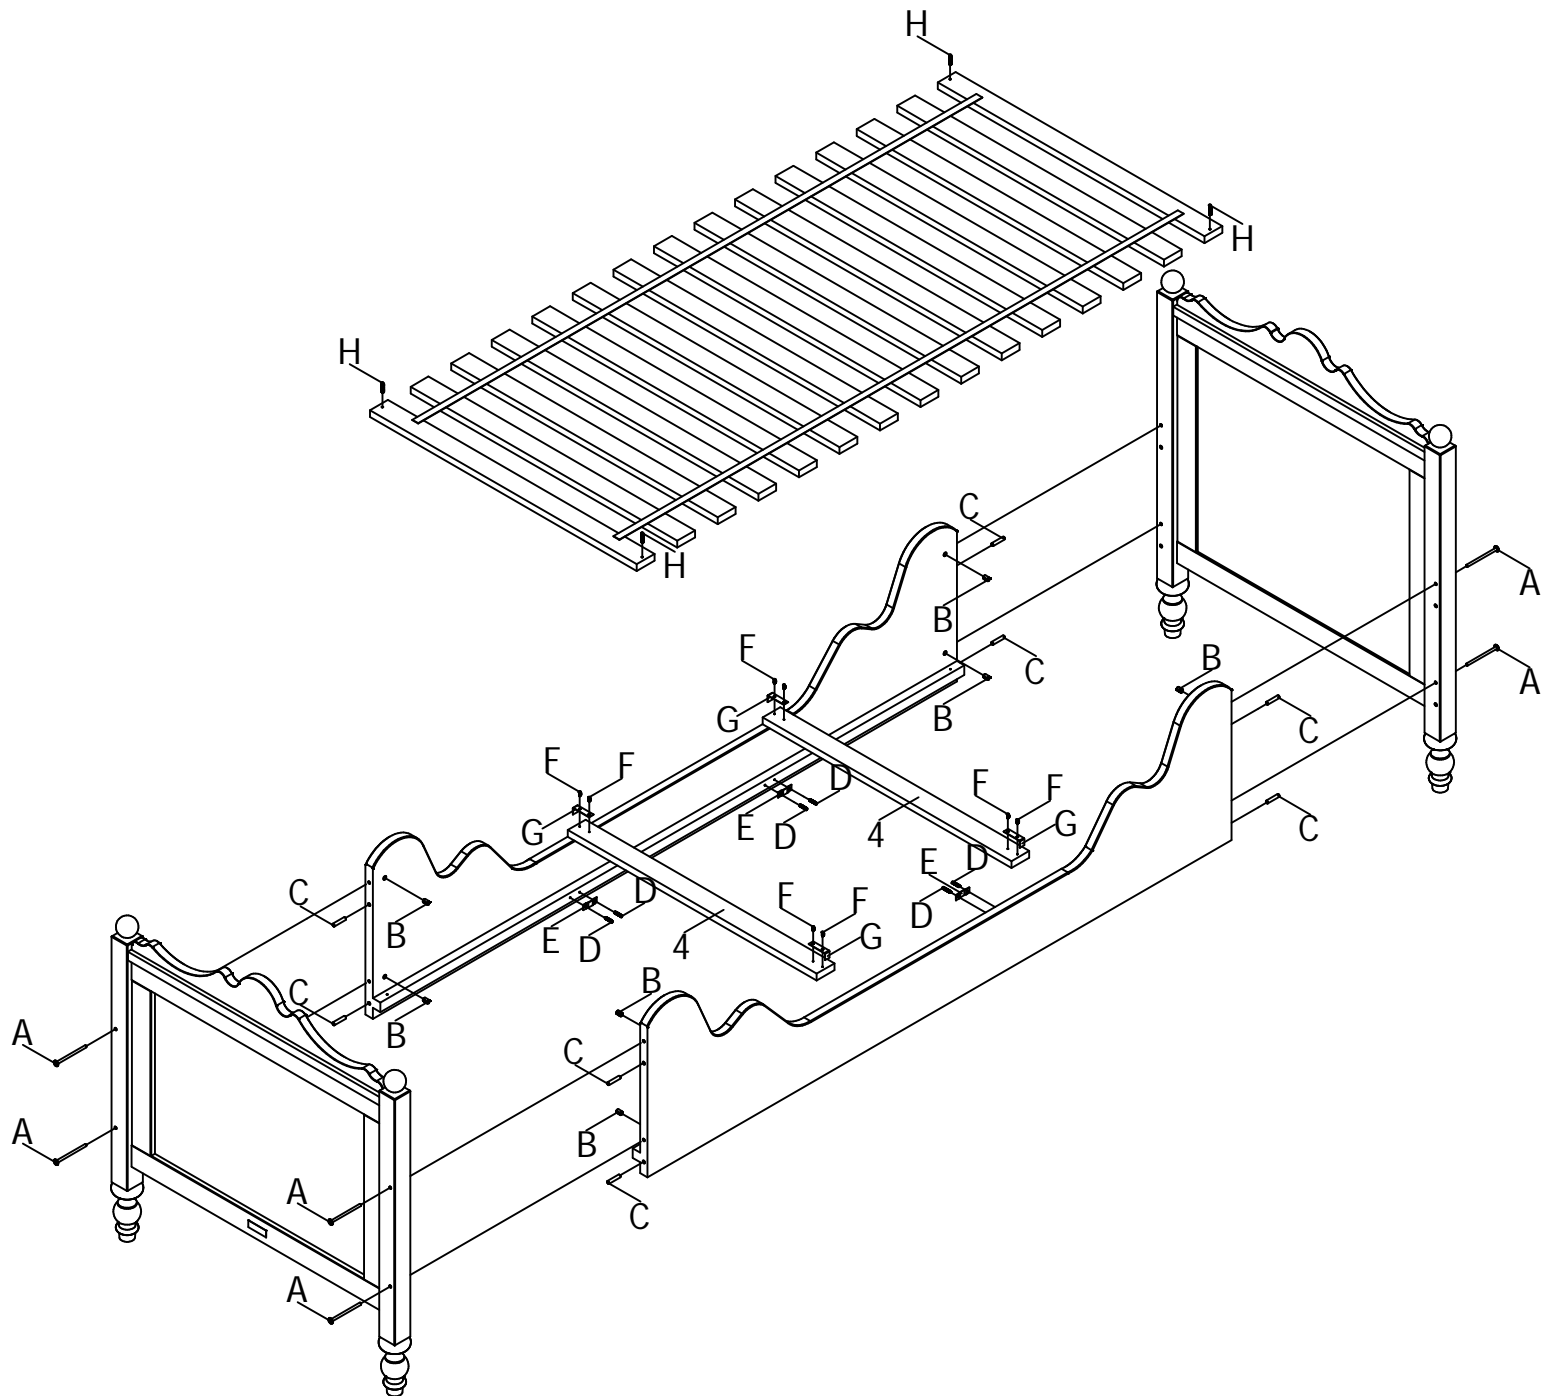

bopita®

ASSEMBLY INSTRUCTION
MONTAGE HANDLEIDING
MONTAGE ANLEITUNG
NOTICE DE MONTAGE
MANUAL DE MONTAJE

UK
NL
D
F
ESP

MODEL : BED BELLE
TYPE : 90X200
COLOUR : WHITE
ART.CODE : 3402.11.

Distributor:

BOPITA
Edisonweg 3, 6662 NW Elst
The Netherlands

www.bopita.com

02.05.2017.

A 	B 	C 	D 	E 
M6X100 8X	M6 8X	8X	3,5X25 8X	4X
artcode:441028	artcode:442004	artcode:	artcode:431008	artcode:446107
F 	G 	H 	I 	
3,5X16 8X	4X	3,5X35 4X	1X	
artcode:431006	artcode:446108	artcode:431023	artcode:445001	

1

2

3

4

5

6

7

8