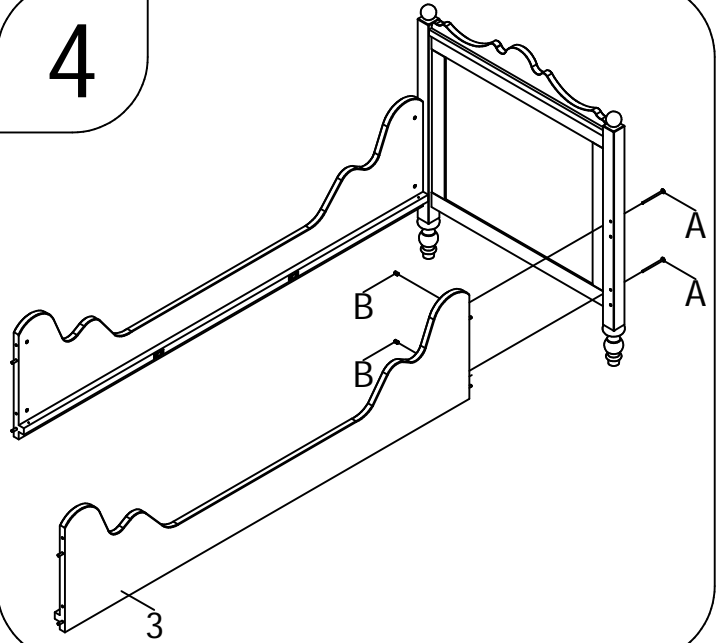

bopita®

ASSEMBLY INSTRUCTION
MONTAGE HANDLEIDING
MONTAGE ANLEITUNG
NOTICE DE MONTAGE
MANUAL DE MONTAJE

UK
NL
D
F
ESP

MODEL : BED BELLE
TYPE : 90X200
COLOUR : WHITE
ART.CODE : 3402.11.

Distributor:

BOPITA
Edisonweg 3, 6662 NW Elst
The Netherlands

www.bopita.com

02.05.2017.

A 	B 	C 	D 	E 
M6X100 8X	M6 8X	8X	3,5X25 8X	4X
artcode:441028	artcode:442004	artcode:	artcode:431008	artcode:446107
F 	G 	H 	I 	
3,5X16 8X	4X	3,5X35 4X	1X	
artcode:431006	artcode:446108	artcode:431023	artcode:445001	

1

2

3

4

5

6

7

8