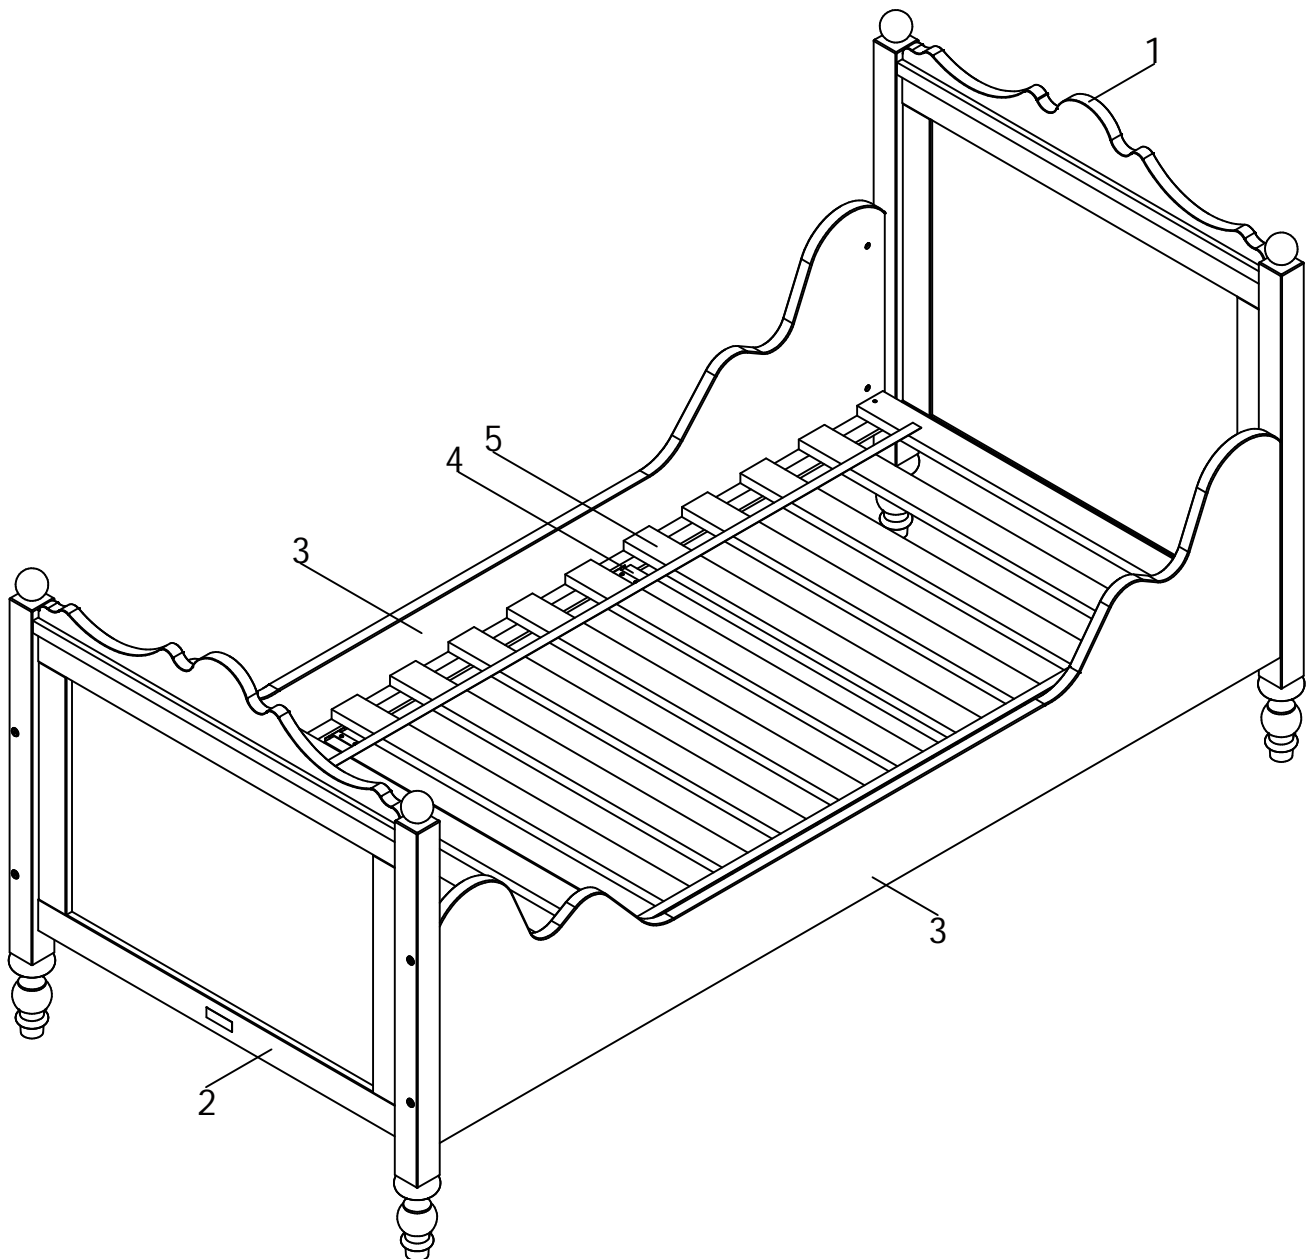

bopita®

ASSEMBLY INSTRUCTION
MONTAGE HANDLEIDING
MONTAGE ANLEITUNG
NOTICE DE MONTAGE
MANUAL DE MONTAJE

UK
NL
D
F
ESP

MODEL : BED BELLE
TYPE : 90X200
COLOUR : WHITE
ART.CODE : 3402.11.

Distributor:

BOPITA
Edisonweg 3, 6662 NW Elst
The Netherlands

www.bopita.com

02.05.2017.

A 	B 	C 	D 	E 
M6X100 8X	M6 8X	8X	3,5X25 8X	4X
artcode:441028	artcode:442004	artcode:	artcode:431008	artcode:446107
F 	G 	H 	I 	
3,5X16 8X	4X	3,5X35 4X	1X	
artcode:431006	artcode:446108	artcode:431023	artcode:445001	

1

2

3

4

5

6

7

8