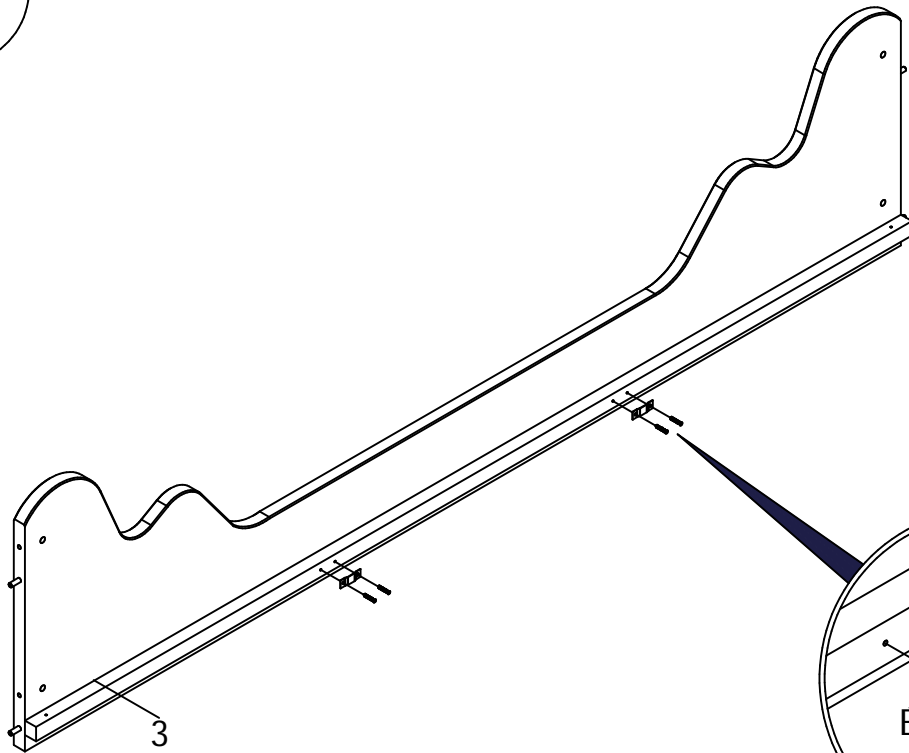

bopita®

ASSEMBLY INSTRUCTION
MONTAGE HANDLEIDING
MONTAGE ANLEITUNG
NOTICE DE MONTAGE
MANUAL DE MONTAJE

UK
NL
D
F
ESP

MODEL : BED BELLE
TYPE : 90X200
COLOUR : WHITE
ART.CODE : 3402.11.

Distributor:

BOPITA
Edisonweg 3, 6662 NW Elst
The Netherlands

www.bopita.com

02.05.2017.

A 	B 	C 	D 	E 
M6X100 8X	M6 8X	8X	3,5X25 8X	4X
artcode:441028	artcode:442004	artcode:	artcode:431008	artcode:446107
F 	G 	H 	I 	
3,5X16 8X	4X	3,5X35 4X	1X	
artcode:431006	artcode:446108	artcode:431023	artcode:445001	

1

2

3

4

5

6

7

8