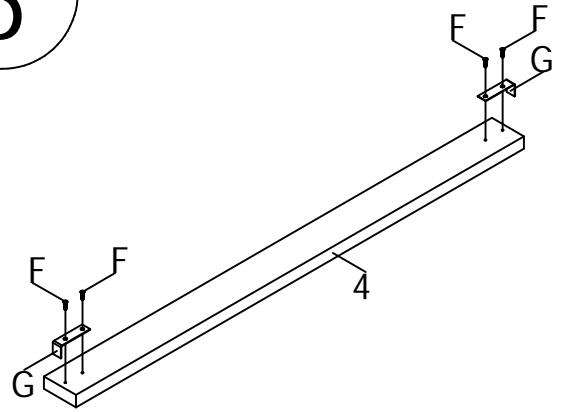

bopita®

ASSEMBLY INSTRUCTION
MONTAGE HANDLEIDING
MONTAGE ANLEITUNG
NOTICE DE MONTAGE
MANUAL DE MONTAJE

UK
NL
D
F
ESP

MODEL : BED BELLE
TYPE : 90X200
COLOUR : WHITE
ART.CODE : 3402.11.

Distributor:

BOPITA
Edisonweg 3, 6662 NW Elst
The Netherlands

www.bopita.com

02.05.2017.

A 	B 	C 	D 	E 
M6X100 8X	M6 8X	8X	3,5X25 8X	4X
artcode:441028	artcode:442004	artcode:	artcode:431008	artcode:446107
F 	G 	H 	I 	
3,5X16 8X	4X	3,5X35 4X	1X	
artcode:431006	artcode:446108	artcode:431023	artcode:445001	

1

2

3

4

5

6

7

8