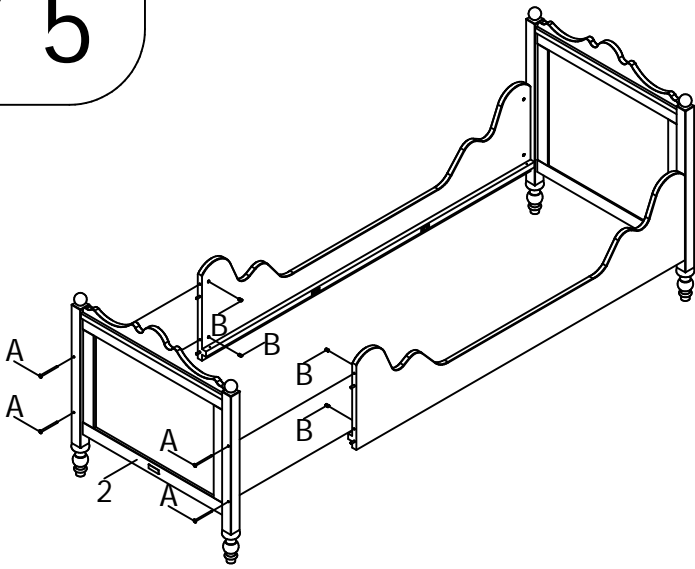

bopita®

ASSEMBLY INSTRUCTION
MONTAGE HANDLEIDING
MONTAGE ANLEITUNG
NOTICE DE MONTAGE
MANUAL DE MONTAJE

UK
NL
D
F
ESP

MODEL : BED BELLE
TYPE : 90X200
COLOUR : WHITE
ART.CODE : 3402.11.

Distributor:

BOPITA
Edisonweg 3, 6662 NW Elst
The Netherlands

www.bopita.com

02.05.2017.

A 	B 	C 	D 	E 
M6X100 8X	M6 8X	8X	3,5X25 8X	4X
artcode:441028	artcode:442004	artcode:	artcode:431008	artcode:446107
F 	G 	H 	I 	
3,5X16 8X	4X	3,5X35 4X	1X	
artcode:431006	artcode:446108	artcode:431023	artcode:445001	

1

2

3

4

5

6

7

8