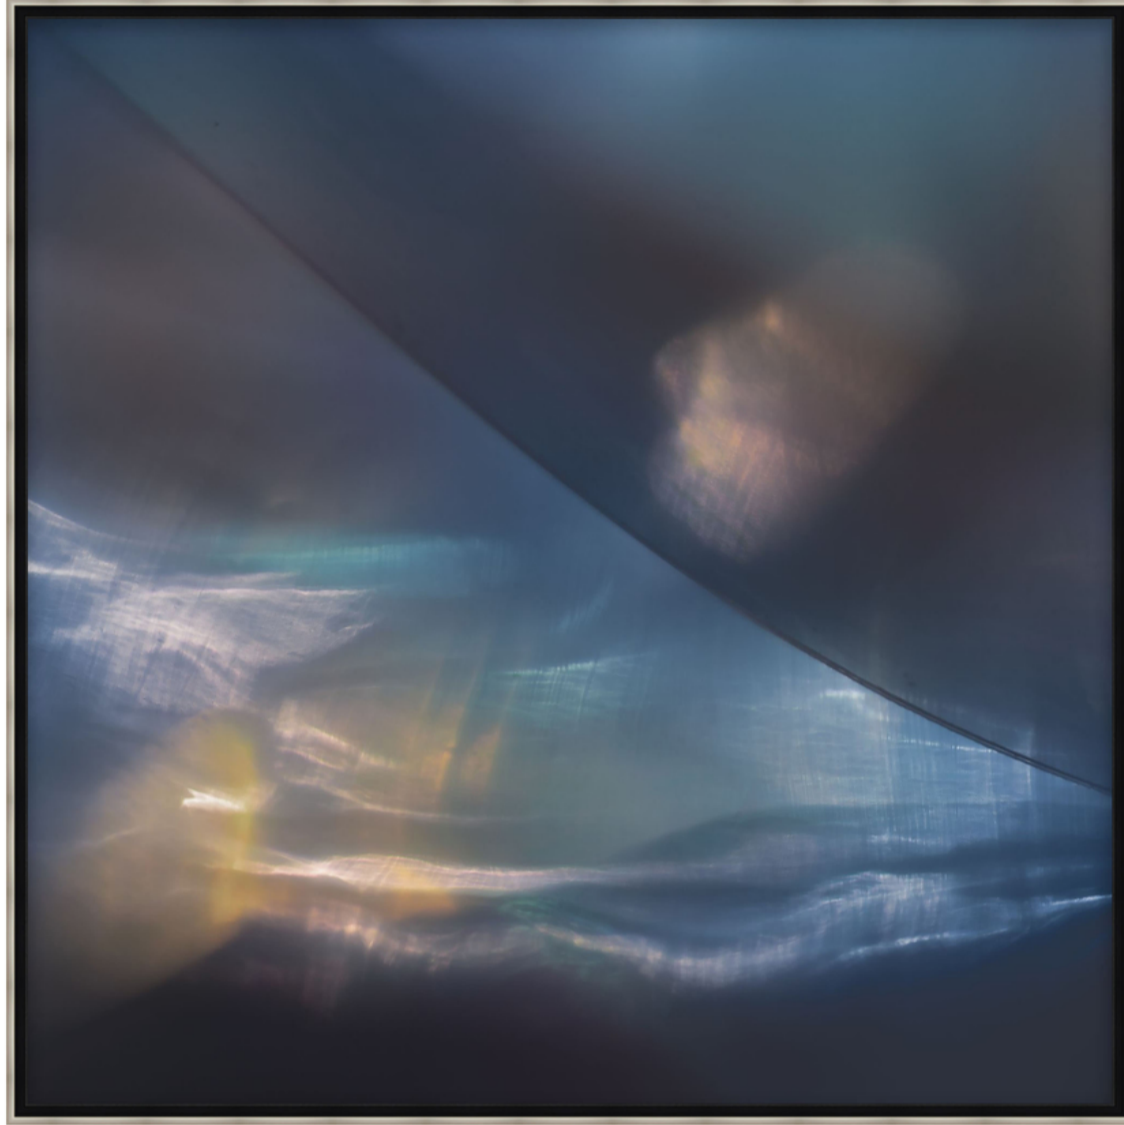

THEODORE ALEXANDER

Depths of Indigo 1

D2775S55495-4727

Depths of Indigo 1 is a fascinating study of juxtaposition using a hyper-
abstraction style. The work on canvas plays in dualities of composition. Two
contrasting scenes present a tranquil motif in the upper portion of the
picture plane offset by a turbulent vista in the lower. A strong implied line
separating the two views offers a bit of balance. Variations are made more
pronounced by a nearly solid color field on top set off by multiple tonalities
below. The insertion of uncanny elements – a mysterious illuminated blob, a
shock of bright yellow, seemingly atmospheric elements – lends a celestial
feel to the composition. A mostly blue color palette in midnight blue with
streaks of turquoise and illuminating white creates a sense of ethereal depth,
drawing the viewer into a contemplative journey in space. An engaging
addition to ART by TA, Depths of Indigo 1 is a masterful study of color, light,
and technique.

► Canvas, Top Coat Semi Gloss, F1332 - Silver Floater Frame - Width: 0.375

W 38 x D 2 x H 38 inches

Material(s):

Collection: Art by TA

Style: Modern / Formal Modern

Type: Décor / Wall Art