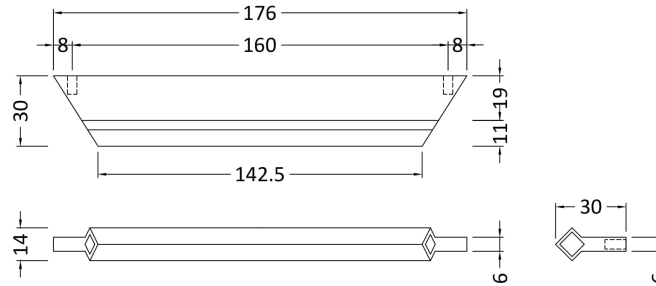

Sales Code: H201

Description: Profile Handle 160mm

Product Dimensions

Length (mm):	
Width (mm):	176
Height (mm):	14
Depth (mm):	30
Nett Weight (kg):	0.07

Packaging Dimensions

Height (mm):	30
Width (mm):	20
Depth (mm):	41
Gross Weight (kg):	0.07

Packaging Data

Box Colour:	Polybagged
Box Qty:	1
Label Size:	100 x 50
Label Colour:	White Label
Label Qty:	1

Outer Box Dimensions (If Applicable)

Height (mm):	
Width (mm):	
Length (mm):	
Depth (mm):	
Gross Weight (kg):	
Barcode:	5056211899969

Product Details

Country of Origin:	Turkey
Fitting Instruction:	No
CE Certification:	N/A
Product Material:	Aluminium
Heating Element Wattage:	Not Applicable
Colour/Finish:	Black
Product Diameter:	14 mm
Connection Size:	160mm Centres