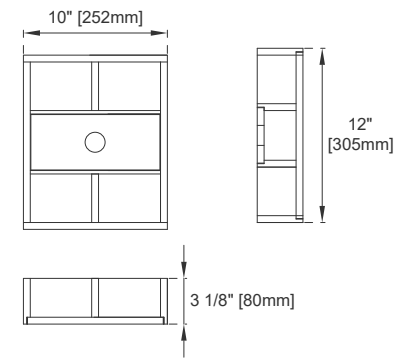

Vanity Top Included: NO, Optional 3cm Tops Available with Sinks

Overflow: Yes, Front Facing

Number of Doors: Two

Number of Drawers: Four

Number of Tip Outs: Two

USB/Power Component: YES (ETL5011080)

Cord Length: 6'6"

Hardware Material and Finish: Zinc Alloy in Champagne Brass

Fits Drain Hole Size: 1 3/4"

Full Extension, Soft Close Glides

European Soft Close Hinges

Aluminum Laminate Drawer Liners

Adjustable Levelers

Dimension

Width: 59-7/8"

Depth: 23-1/2"

Height: 33-5/8"

Rough-In Height: 21-1/2"

60"D VANITY

Knob

Bamboo Drawer Organizer

Top View

Front View

All dimensions are nominal
Diagrams are of cabinet only—Optional Countertops and sinks are not shown

60"D VANITY

Side View

Side View

Back View

All dimensions are nominal
 Diagrams are of cabinet only—Optional Countertops and sinks are not shown