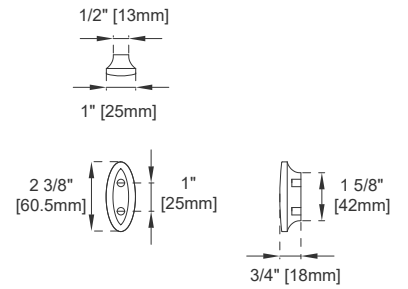

Assembly Type: Installation of Optional 3cm Top with Sink

Assembly Type: Remove Base to Wall Hang (hardware included)

Bamboo Storage Tray: One

Drawer Box Material and Construction: 12mm Plywood/English Dovetail Joinery

Hardware Material and Finish: Zinc Alloy in Champagne Brass

Fits Drain Hole Size: 1 3/4"

Full Extension, Soft Close Glides

European Soft Close Hinges

Aluminum Laminate Drawer Liners

Adjustable Levelers

Dimension

Width: 59-7/8"

Depth: 23-1/2"

Height: 33-5/8"

Rough-In Height: 21-1/2"

60"D VANITY

Knob

Bamboo Drawer Organizer

Top View

Front View

All dimensions are nominal
Diagrams are of cabinet only—Optional Countertops and sinks are not shown

60"D VANITY

Side View

Side View

Back View

All dimensions are nominal
 Diagrams are of cabinet only—Optional Countertops and sinks are not shown