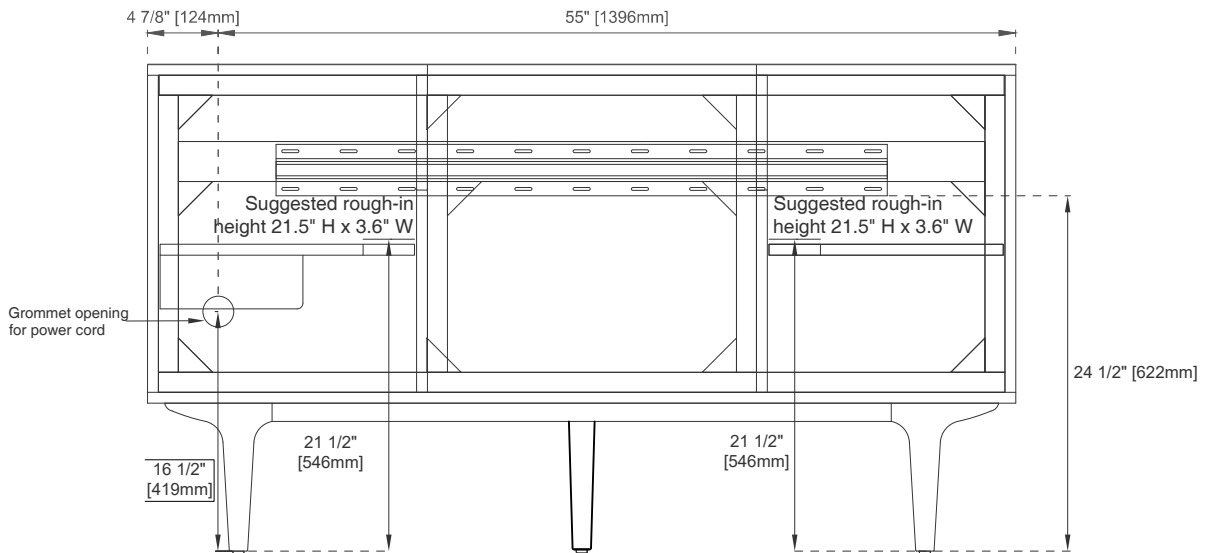

Hardware Material and Finish: Zinc Alloy in Champagne Brass

Fits Drain Hole Size: 1 3/4"

Full Extension, Soft Close Glides

European Soft Close Hinges

Aluminum Laminate Drawer Liners

Adjustable Levelers

Dimension

Width: 59-7/8"

Depth: 23-1/2"

Height: 33-5/8"

Rough-In Height: 21-1/2"

60"D VANITY

Knob

Bamboo Drawer Organizer

Top View

Front View

All dimensions are nominal
Diagrams are of cabinet only—Optional Countertops and sinks are not shown

60"D VANITY

Side View

Side View

Back View

All dimensions are nominal
 Diagrams are of cabinet only—Optional Countertops and sinks are not shown