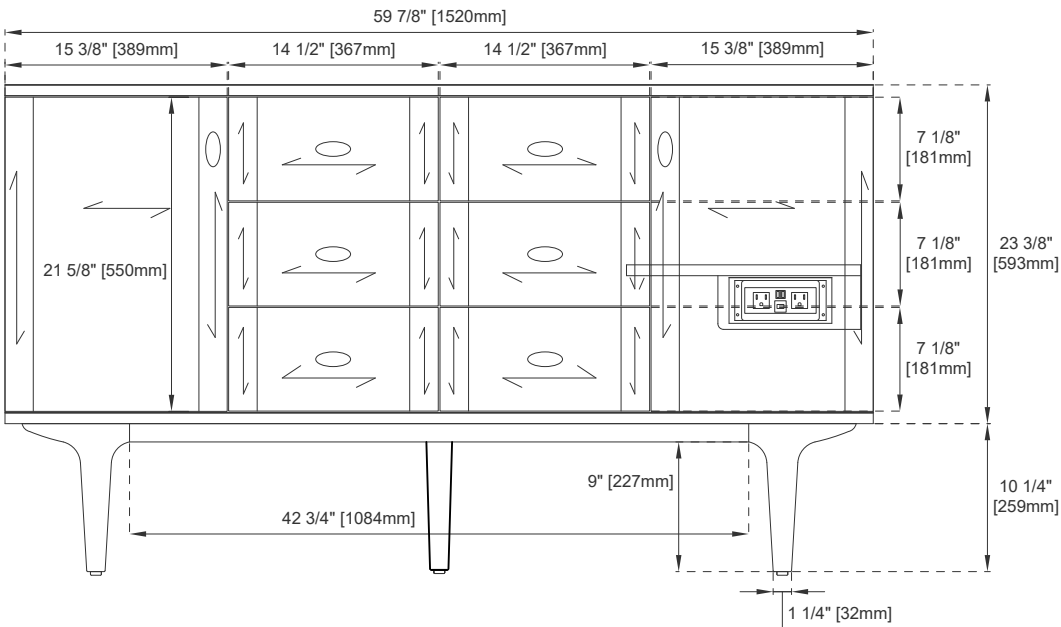

Assembly Type: Installation of Optional 3cm Top with Sink

Assembly Type: Remove Base to Wall Hang (hardware included)

Bamboo Storage Tray: One

Drawer Box Material and Construction: 12mm Plywood/English Dovetail Joinery

Hardware Material and Finish: Zinc Alloy in Champagne Brass

Fits Drain Hole Size: 1 3/4"

Full Extension, Soft Close Glides

European Soft Close Hinges

Aluminum Laminate Drawer Liners

Adjustable Levelers

Dimension

Width: 59-7/8"

Depth: 23-1/2"

Height: 33-5/8"

Rough-In Height: 21-1/2"

60"D VANITY

Knob

Bamboo Drawer Organizer

Top View

Front View

All dimensions are nominal
Diagrams are of cabinet only—Optional Countertops and sinks are not shown

60"D VANITY

Side View

Side View

Back View

All dimensions are nominal
 Diagrams are of cabinet only—Optional Countertops and sinks are not shown