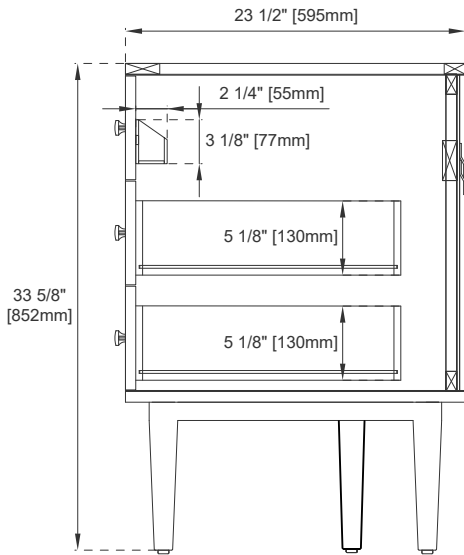

Vanity Top Included: NO, Optional 3cm Tops Available with Sinks

Overflow: Yes, Front Facing

Number of Doors: Two

Number of Drawers: Four

Number of Tip Outs: Two

USB/Power Component: YES (ETL5011080)

Cord Length: 6'6"

Hardware Material and Finish: Zinc Alloy in Champagne Brass

Fits Drain Hole Size: 1 3/4"

Full Extension, Soft Close Glides

European Soft Close Hinges

Aluminum Laminate Drawer Liners

Adjustable Levelers

Dimension

Width: 59-7/8"

Depth: 23-1/2"

Height: 33-5/8"

Rough-In Height: 21-1/2"

60"D VANITY

Knob

Bamboo Drawer Organizer

Top View

Front View

All dimensions are nominal
Diagrams are of cabinet only—Optional Countertops and sinks are not shown

60"D VANITY

Side View

Side View

Back View

All dimensions are nominal
 Diagrams are of cabinet only—Optional Countertops and sinks are not shown