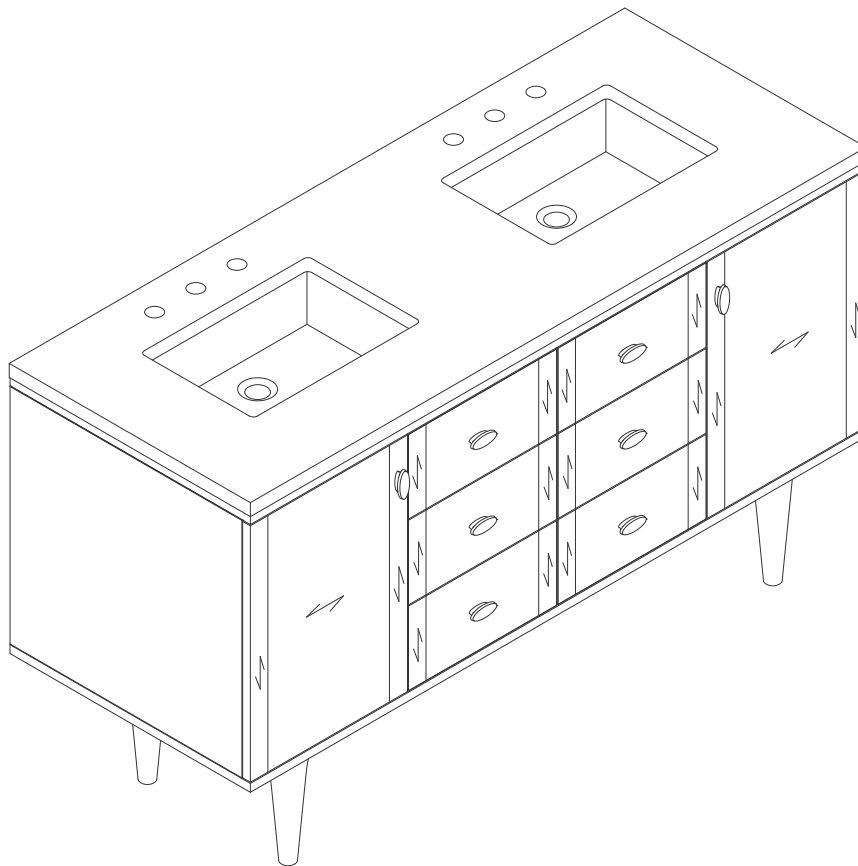

60"D VANITY

Features and Materials

Solids: Para wood and Yellow Poplar

Veneers: Quarter Cut Walnut

Panels: Plywood

Installation Type: Floor Standing with Base or Wall Mounted

Number of Basins: Two, with optional 3cm top

Vanity Top Included: NO, Optional 3cm Tops Available with Sinks

Overflow: Yes, Front Facing

Number of Doors: Two

Number of Drawers: Four

Number of Tip Outs: Two

USB/Power Component: YES (ETL5011080)

Cord Length: 6'6"

Assembly Type: Installation of Optional 3cm Top with Sink

Assembly Type: Remove Base to Wall Hang (hardware included)

Bamboo Storage Tray: One

Drawer Box Material and Construction: 12mm Plywood/English Dovetail Joinery

Hardware Material and Finish: Zinc Alloy in Champagne Brass

Fits Drain Hole Size: 1 3/4"

Full Extension, Soft Close Glides

European Soft Close Hinges

Aluminum Laminate Drawer Liners

Adjustable Levelers

Dimension