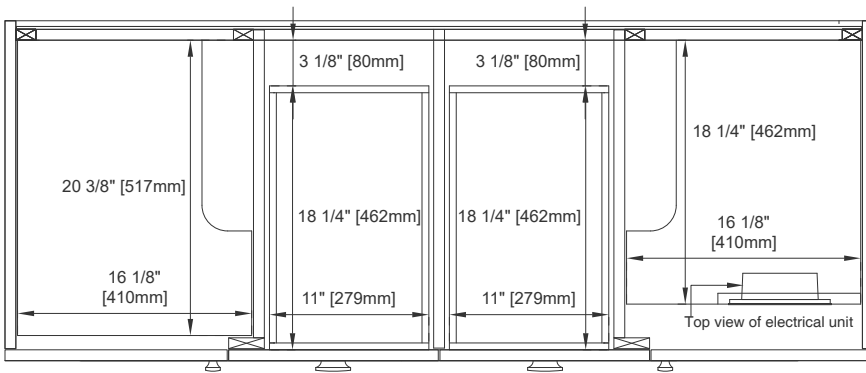

Vanity Top Included: NO, Optional 3cm Tops Available with Sinks

Overflow: Yes, Front Facing

Number of Doors: Two

Number of Drawers: Four

Number of Tip Outs: Two

USB/Power Component: YES (ETL5011080)

Cord Length: 6'6"

Hardware Material and Finish: Zinc Alloy in Champagne Brass

Fits Drain Hole Size: 1 3/4"

Full Extension, Soft Close Glides

European Soft Close Hinges

Aluminum Laminate Drawer Liners

Adjustable Levelers

Dimension

Width: 59-7/8"

Depth: 23-1/2"

Height: 33-5/8"

Rough-In Height: 21-1/2"

60"D VANITY

Knob

Bamboo Drawer Organizer

Top View

Front View

All dimensions are nominal
Diagrams are of cabinet only—Optional Countertops and sinks are not shown

60"D VANITY

Side View

Side View

Back View

All dimensions are nominal
 Diagrams are of cabinet only—Optional Countertops and sinks are not shown