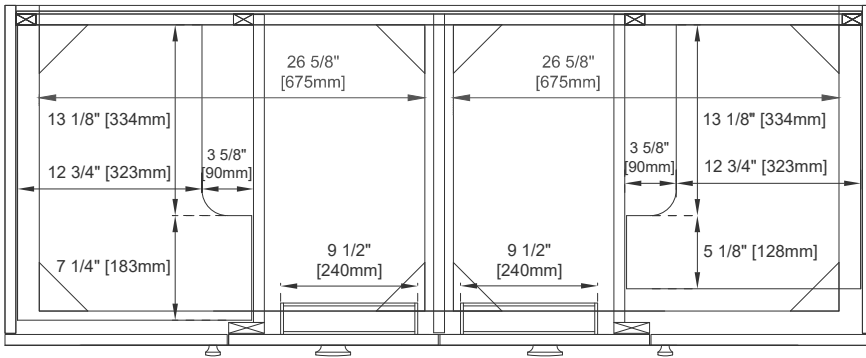

Vanity Top Included: NO, Optional 3cm Tops Available with Sinks

Overflow: Yes, Front Facing

Number of Doors: Two

Number of Drawers: Four

Number of Tip Outs: Two

USB/Power Component: YES (ETL5011080)

Cord Length: 6'6"

Hardware Material and Finish: Zinc Alloy in Champagne Brass

Fits Drain Hole Size: 1 3/4"

Full Extension, Soft Close Glides

European Soft Close Hinges

Aluminum Laminate Drawer Liners

Adjustable Levelers

Dimension

Width: 59-7/8"

Depth: 23-1/2"

Height: 33-5/8"

Rough-In Height: 21-1/2"

60"D VANITY

Knob

Bamboo Drawer Organizer

Top View

Front View

All dimensions are nominal
Diagrams are of cabinet only—Optional Countertops and sinks are not shown

60"D VANITY

Side View

Side View

Back View

All dimensions are nominal
 Diagrams are of cabinet only—Optional Countertops and sinks are not shown