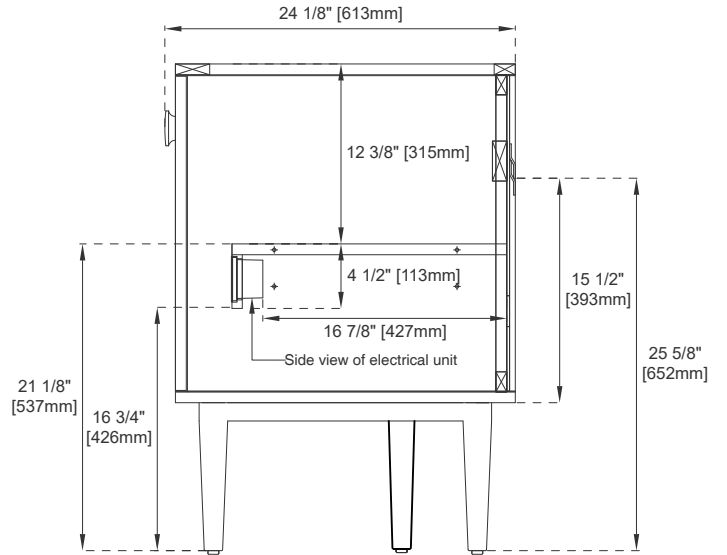

Vanity Top Included: NO, Optional 3cm Tops Available with Sinks

Overflow: Yes, Front Facing

Number of Doors: Two

Number of Drawers: Four

Number of Tip Outs: Two

USB/Power Component: YES (ETL5011080)

Cord Length: 6'6"

Hardware Material and Finish: Zinc Alloy in Champagne Brass

Fits Drain Hole Size: 1 3/4"

Full Extension, Soft Close Glides

European Soft Close Hinges

Aluminum Laminate Drawer Liners

Adjustable Levelers

Dimension

Width: 59-7/8"

Depth: 23-1/2"

Height: 33-5/8"

Rough-In Height: 21-1/2"

60"D VANITY

Knob

Bamboo Drawer Organizer

Top View

Front View

All dimensions are nominal
Diagrams are of cabinet only—Optional Countertops and sinks are not shown

60"D VANITY

Side View

Side View

Back View

All dimensions are nominal
 Diagrams are of cabinet only—Optional Countertops and sinks are not shown