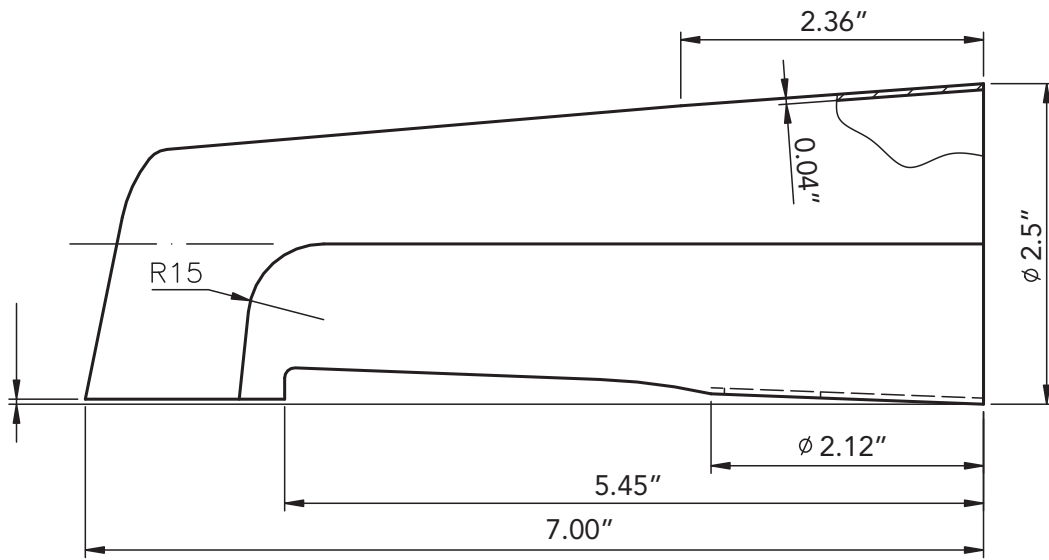

NO.	Part Name:	QTY	Material:
1	BODY	1	ZINC
2	INSERT PIPE	1	POM
3	O-RING	1	NBR
4	O-RING	1	NBR
5	BUSHING	1	Aluminum
6	Set Screw	1	Stinless
7	BUSHING	1	POM

<b>WESTBRASS</b> <small>Luxury Plumbing - Est. 1935</small>		2429 E. Olympic Blvd. Los Angeles, CA 90021	
TITLE 7" Non-Diverter Tub Sprout - 4 in one			
DWG NO.	E507US	DATE	10/1/2024
Sheet	1 of 1	REV	A

<b>WESTBRASS</b> <small>Luxury Plumbing - Est. 1935</small>		2429 E. Olympic Blvd. Los Angeles, CA 90021	
TITLE 7" Non-Diverter Tub Sprout - 4 in one			
DWG NO.	E507US	DATE	10/1/2024
Sheet	1 of 2	REV	A