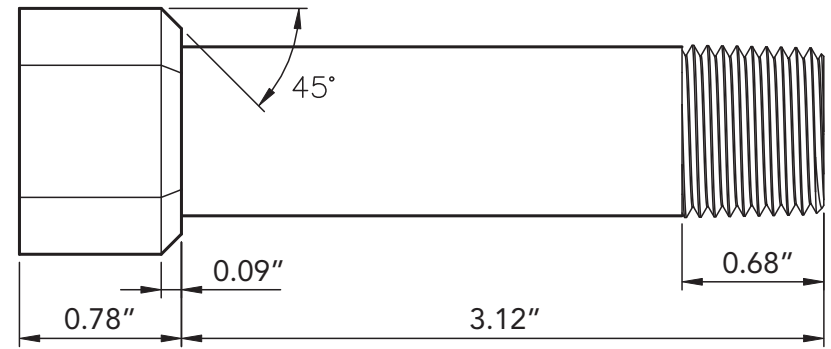

NO.	Part Name:	QTY	Material:
1	BODY	1	ZINC
2	INSERT PIPE	1	POM
3	O-RING	1	NBR
4	O-RING	1	NBR
5	BUSHING	1	Aluminum
6	Set Screw	1	Stinless
7	BUSHING	1	POM

<b>WESTBRASS</b> <small>Luxury Plumbing - Est. 1935</small>		2429 E. Olympic Blvd. Los Angeles, CA 90021	
TITLE 7" Non-Diverter Tub Sprout - 4 in one			
DWG NO.	E507US	DATE	10/1/2024
Sheet	1 of 1	REV	A

<b>WESTBRASS</b> <small>Luxury Plumbing - Est. 1935</small>		2429 E. Olympic Blvd. Los Angeles, CA 90021	
TITLE 7" Non-Diverter Tub Sprout - 4 in one			
DWG NO.	E507US	DATE	10/1/2024
Sheet	1 of 2	REV	A