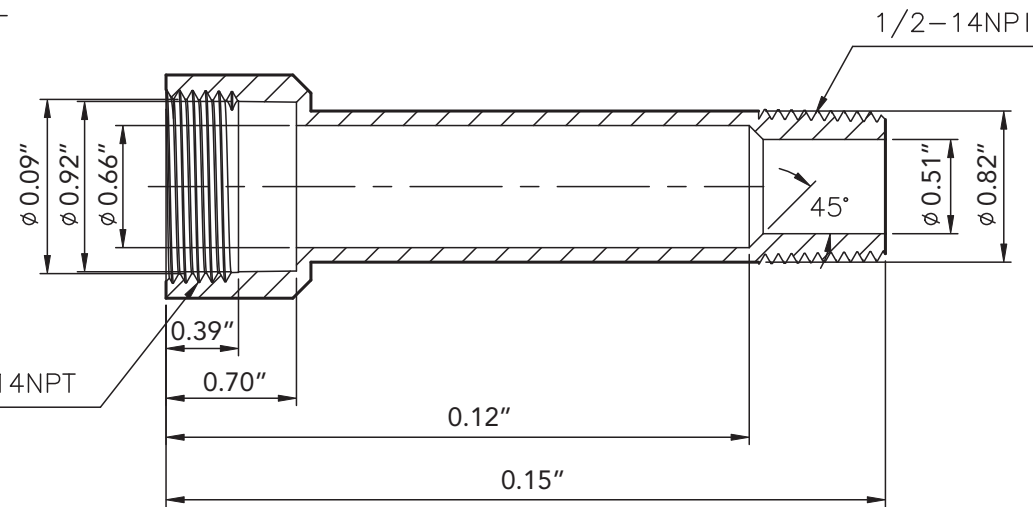

NO.	Part Name:	QTY	Material:
1	BODY	1	ZINC
2	INSERT PIPE	1	POM
3	O-RING	1	NBR
4	O-RING	1	NBR
5	BUSHING	1	Aluminum
6	Set Screw	1	Stinless
7	BUSHING	1	POM

<b>WESTBRASS</b> <small>Luxury Plumbing - Est. 1935</small>		2429 E. Olympic Blvd. Los Angeles, CA 90021	
TITLE 7" Non-Diverter Tub Sprout - 4 in one			
DWG NO.	E507US	DATE	10/1/2024
Sheet	1 of 1	REV	A

<b>WESTBRASS</b> <small>Luxury Plumbing - Est. 1935</small>		2429 E. Olympic Blvd. Los Angeles, CA 90021	
TITLE 7" Non-Diverter Tub Sprout - 4 in one			
DWG NO.	E507US	DATE	10/1/2024
Sheet	1 of 2	REV	A