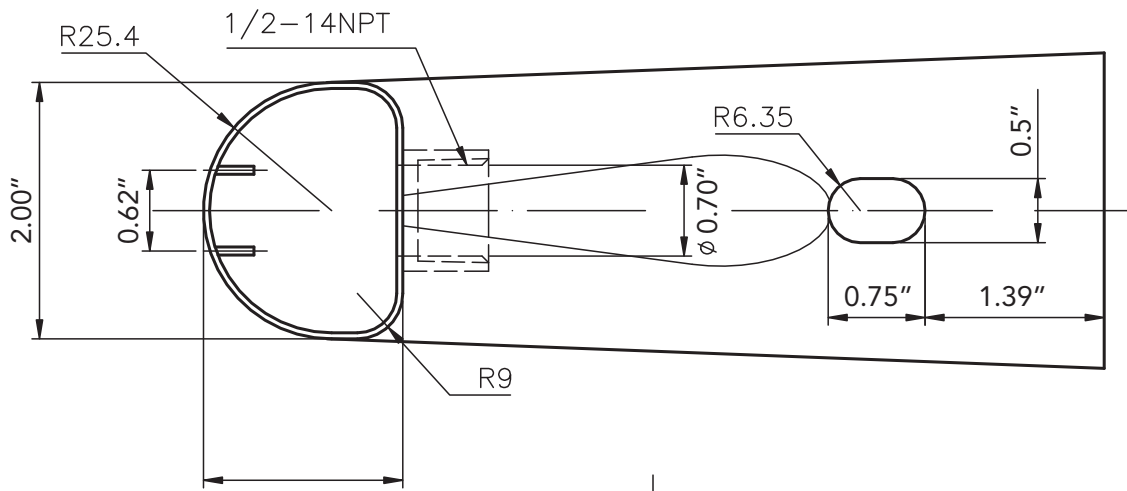

NO.	Part Name:	QTY	Material:
1	BODY	1	ZINC
2	INSERT PIPE	1	POM
3	O-RING	1	NBR
4	O-RING	1	NBR
5	BUSHING	1	Aluminum
6	Set Screw	1	Stinless
7	BUSHING	1	POM

<b>WESTBRASS</b> <small>Luxury Plumbing - Est. 1935</small>		2429 E. Olympic Blvd. Los Angeles, CA 90021	
TITLE 7" Non-Diverter Tub Sprout - 4 in one			
DWG NO.	E507US	DATE	10/1/2024
Sheet	1 of 1	REV	A

<b>WESTBRASS</b> <small>Luxury Plumbing - Est. 1935</small>		2429 E. Olympic Blvd. Los Angeles, CA 90021	
TITLE 7" Non-Diverter Tub Sprout - 4 in one			
DWG NO.	E507US	DATE	10/1/2024
Sheet	1 of 2	REV	A