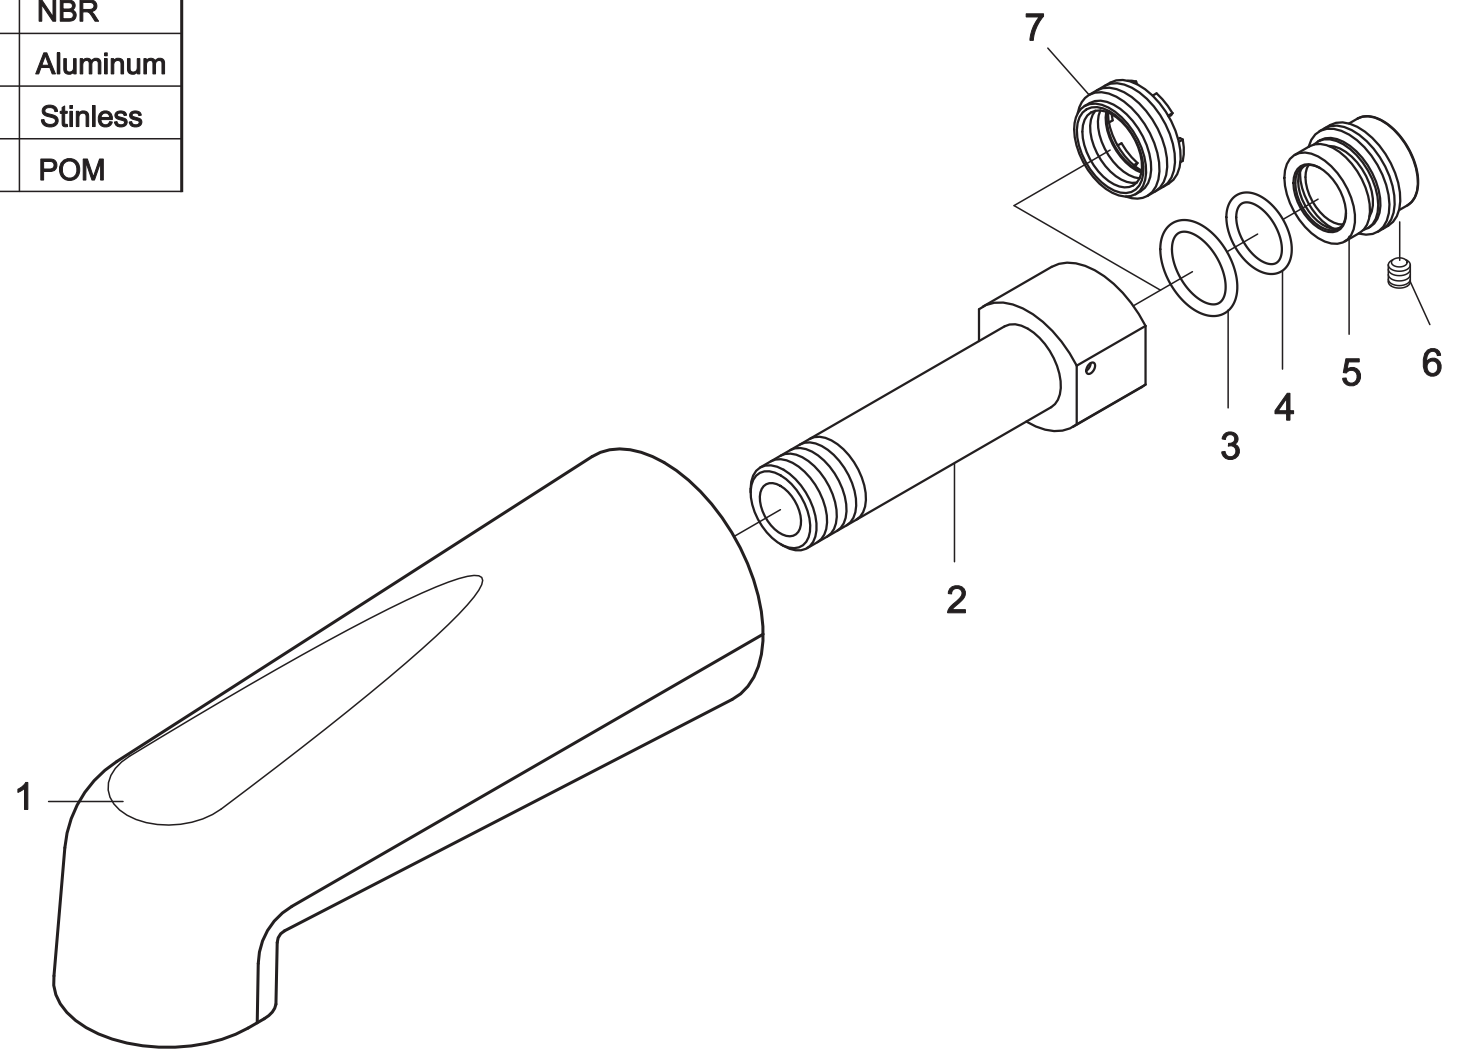

NO.	Part Name:	QTY	Material:
1	BODY	1	ZINC
2	INSERT PIPE	1	POM
3	O-RING	1	NBR
4	O-RING	1	NBR
5	BUSHING	1	Aluminum
6	Set Screw	1	Stinless
7	BUSHING	1	POM

<b>WESTBRASS</b> <small>Luxury Plumbing - Est. 1935</small>		2429 E. Olympic Blvd. Los Angeles, CA 90021	
TITLE 7" Non-Diverter Tub Sprout - 4 in one			
DWG NO.	E507US	DATE	10/1/2024
Sheet	1 of 1	REV	A

<b>WESTBRASS</b> <small>Luxury Plumbing - Est. 1935</small>		2429 E. Olympic Blvd. Los Angeles, CA 90021	
TITLE 7" Non-Diverter Tub Sprout - 4 in one			
DWG NO.	E507US	DATE	10/1/2024
Sheet	1 of 2	REV	A