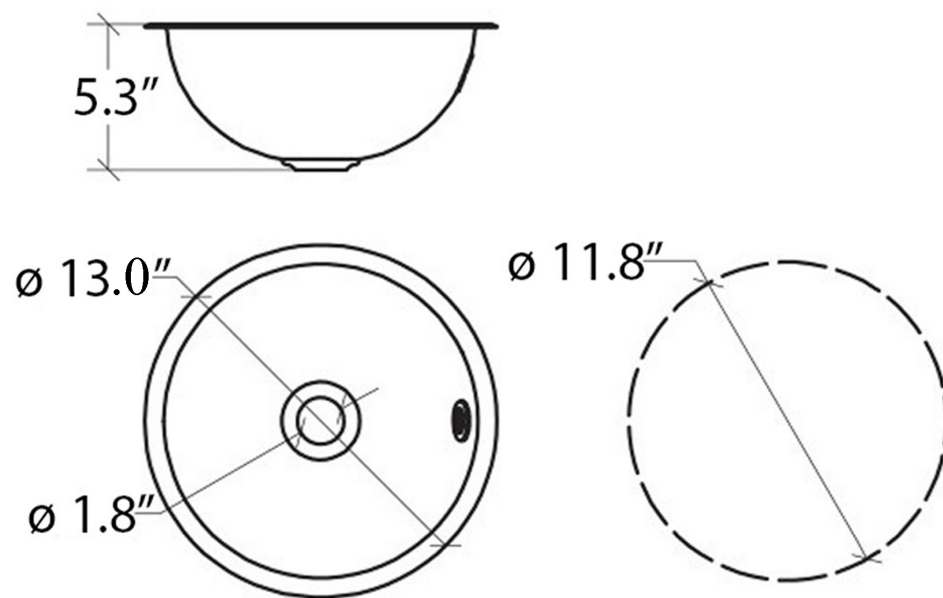

Finishes:

-  Polished Stainless Steel

SKU# | Options:

- Acquaio 53593 | Polished Stainless Steel

* WS Bath Collections reserves the right to revise dimensions or information on this sheet without notice

Collection Acquaio	Model Acquaio 53593	Dimensions Metric <i>1 inch = 2.54 cm</i> <i>1 inch = 25.4 mm</i>	 1051 Lea Drive - Collegeville, PA 19426 Tel. 215 513 9400 - Fax 610 831 0215 www.ws bathcollections.com - info@ws bathcollections.com
--------------------------------	---------------------------------	---	---

Collection
Acquaio

Model |
Acquaio 53593

Dimensions Metric

1 inch = 2.54 cm
1 inch = 25.4 mm

WS[®]
BATH
COLLECTIONS

1051 Lea Drive - Collegeville, PA 19426
Tel. 215 513 9400 - Fax 610 831 0215
www.ws bathcollections.com - info@ws bathcollections.com

Silicone (optional)

Collection
Acquaio

Model |
Acquaio 53593

Dimensions Metric
1 inch = 2.54 cm
1 inch = 25.4 mm

WS[®]
BATH
COLLECTIONS

1051 Lea Drive - Collegeville, PA 19426
Tel. 215 513 9400 - Fax 610 831 0215
www.ws bathcollections.com - info@ws bathcollections.com