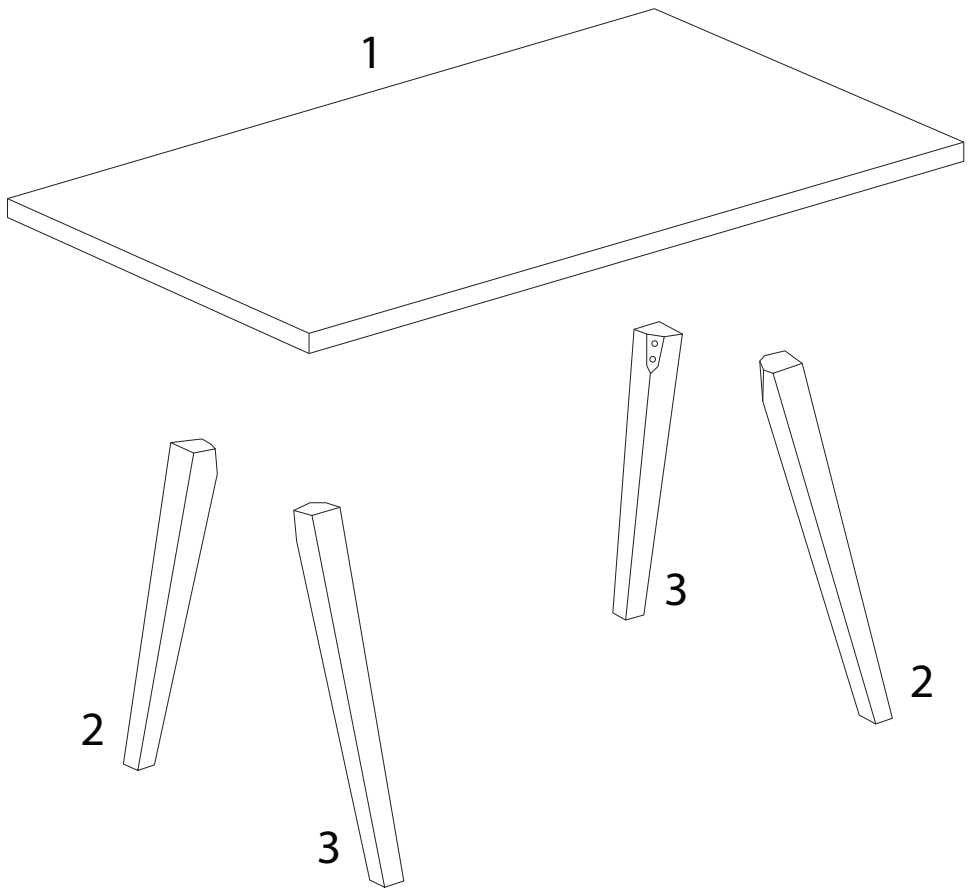

An icon showing an L-shaped metal bracket on the left and a power drill with a diagonal line through it on the right, indicating that a power drill should not be used.	A warning triangle icon with an exclamation mark inside.	A clock icon showing approximately 1:50.
An icon showing a rectangular block on a mat with a hatched pattern on the left, and a rectangular block with a nail being driven into it on the right, with a diagonal line through it, indicating that nails should not be used.	A warning triangle icon with an exclamation mark inside.	A simple icon of a person standing.
		<b>20'</b>
		<b>2</b>

1

1	2	3	A	B	C	D
						
x 1	x 2	x 2	x 8	x 8	x 8	x 1