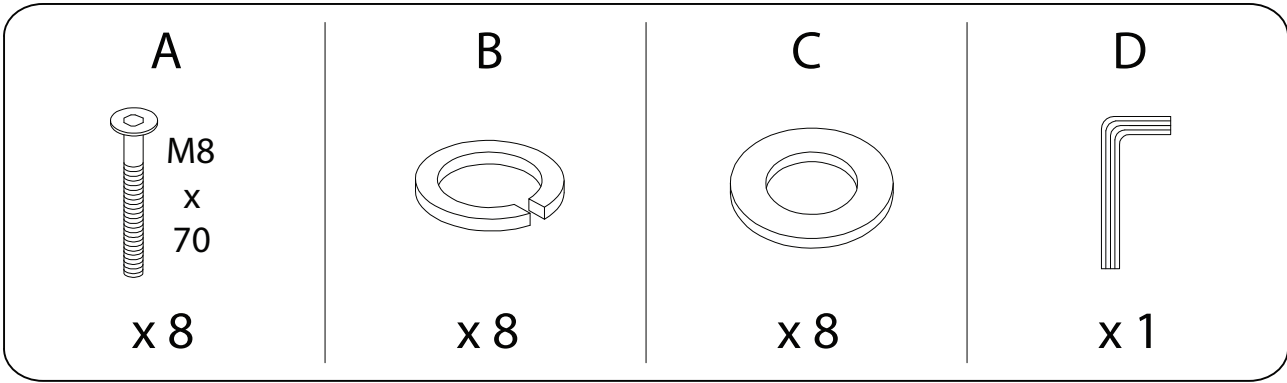

An icon showing an L-shaped metal bracket on the left and a power drill with a diagonal line through it on the right, indicating that a power drill should not be used.	A warning triangle icon with an exclamation mark inside.	A clock icon showing approximately 1:50.
An icon showing a rectangular block on a mat with a hatched pattern on the left, and a rectangular block with a nail being driven into it on the right, with a diagonal line through it, indicating that nails should not be used.	A warning triangle icon with an exclamation mark inside.	A simple icon of a person standing.
		<b>20'</b>
		<b>2</b>

1

1	2	3	A	B	C	D
						
x 1	x 2	x 2	x 8	x 8	x 8	x 1