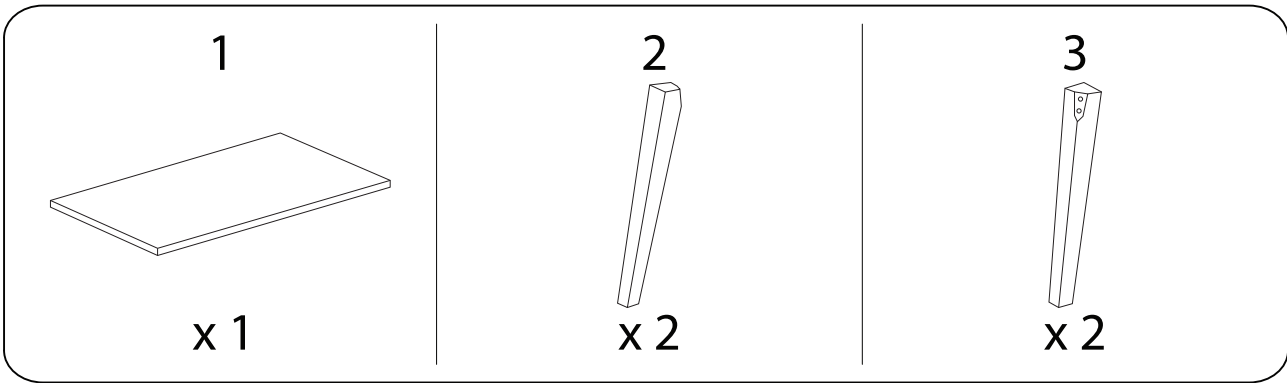

An icon showing an L-shaped metal bracket on the left and a power drill with a diagonal line through it on the right, indicating that a power drill should not be used.	A warning triangle icon with an exclamation mark inside.	A clock icon showing approximately 1:50.
An icon showing a rectangular block on a mat with a hatched pattern on the left, and a rectangular block with a nail being driven into it on the right, with a diagonal line through it, indicating that nails should not be used.	A warning triangle icon with an exclamation mark inside.	A simple icon of a person standing.
		<b>20'</b>
		<b>2</b>

1

1	2	3	A	B	C	D
						
x 1	x 2	x 2	x 8	x 8	x 8	x 1