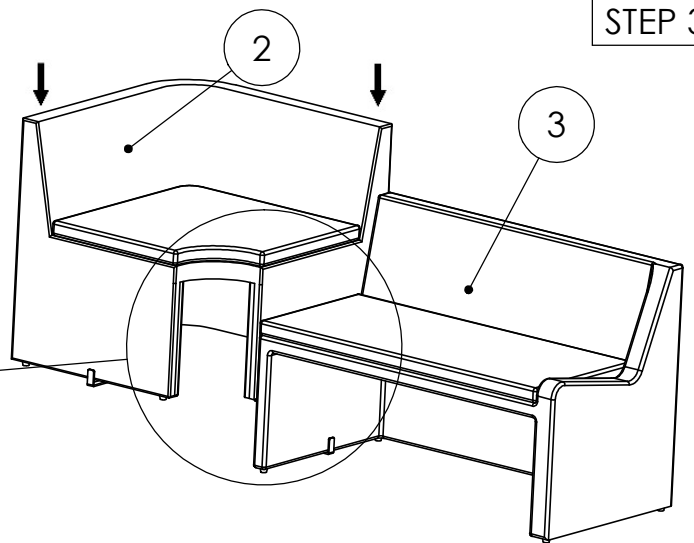

# ASSEMBLY INSTRUCTION FOR Senna Outdoor Dining Banquette L Shape 83"

HARDWARE LIST			
A		U - CLAMP	2 PCS

COMPONENT LIST			
1		250603-SENNA OUTDOOR LAF DINING BENCH 49"	1 PCS
2		250602-SENNA OUTDOOR CORNER PC	1 PCS
3		250604-SENNA OUTDOOR RAF DINING BENCH 49"	1 PCS

STEP 1

# ASSEMBLY INSTRUCTION FOR Senna Outdoor Dining Banquette L Shape 83"

STEP 2

STEP 3

# ASSEMBLY INSTRUCTION FOR Senna Outdoor Dining Banquette L Shape 83"