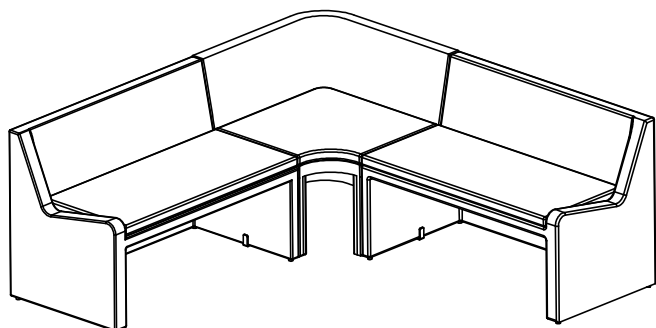

# ASSEMBLY INSTRUCTION FOR Senna Outdoor Dining Banquette L Shape 83"

HARDWARE LIST			
A		U - CLAMP	2 PCS

COMPONENT LIST			
1		250603-SENNA OUTDOOR LAF DINING BENCH 49"	1 PCS
2		250602-SENNA OUTDOOR CORNER PC	1 PCS
3		250604-SENNA OUTDOOR RAF DINING BENCH 49"	1 PCS

STEP 1

# ASSEMBLY INSTRUCTION FOR Senna Outdoor Dining Banquette L Shape 83"

STEP 2

STEP 3

# ASSEMBLY INSTRUCTION FOR Senna Outdoor Dining Banquette L Shape 83"