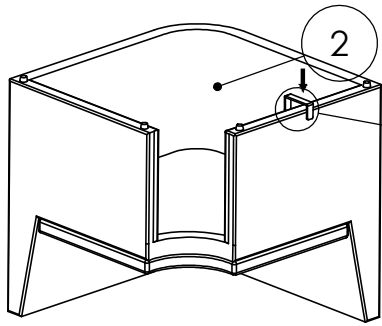

# ASSEMBLY INSTRUCTION FOR Senna Outdoor Dining Banquette L Shape 83"

HARDWARE LIST			
A		U - CLAMP	2 PCS

COMPONENT LIST			
1		250603-SENNA OUTDOOR LAF DINING BENCH 49"	1 PCS
2		250602-SENNA OUTDOOR CORNER PC	1 PCS
3		250604-SENNA OUTDOOR RAF DINING BENCH 49"	1 PCS

# ASSEMBLY INSTRUCTION FOR Senna Outdoor Dining Banquette L Shape 83"

STEP 2

STEP 3

# ASSEMBLY INSTRUCTION FOR Senna Outdoor Dining Banquette L Shape 83"