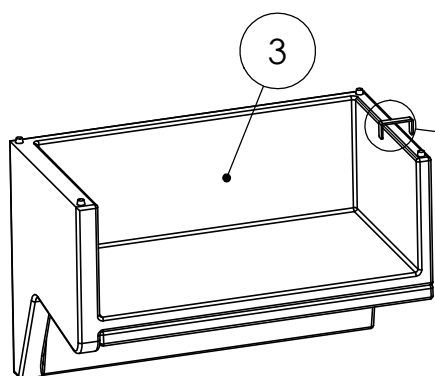

# ASSEMBLY INSTRUCTION FOR Senna Outdoor Dining Banquette L Shape 83"

HARDWARE LIST			
A		U - CLAMP	2 PCS

COMPONENT LIST			
1		250603-SENNA OUTDOOR LAF DINING BENCH 49"	1 PCS
2		250602-SENNA OUTDOOR CORNER PC	1 PCS
3		250604-SENNA OUTDOOR RAF DINING BENCH 49"	1 PCS

# ASSEMBLY INSTRUCTION FOR Senna Outdoor Dining Banquette L Shape 83"

STEP 2

STEP 3