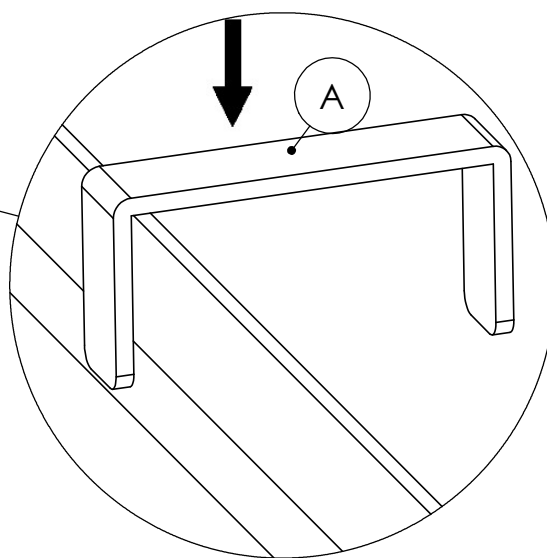

# ASSEMBLY INSTRUCTION FOR Senna Outdoor Dining Banquette L Shape 83"

HARDWARE LIST			
A		U - CLAMP	2 PCS

COMPONENT LIST			
1		250603-SENNA OUTDOOR LAF DINING BENCH 49"	1 PCS
2		250602-SENNA OUTDOOR CORNER PC	1 PCS
3		250604-SENNA OUTDOOR RAF DINING BENCH 49"	1 PCS

# ASSEMBLY INSTRUCTION FOR Senna Outdoor Dining Banquette L Shape 83"

STEP 2

STEP 3

# ASSEMBLY INSTRUCTION FOR Senna Outdoor Dining Banquette L Shape 83"