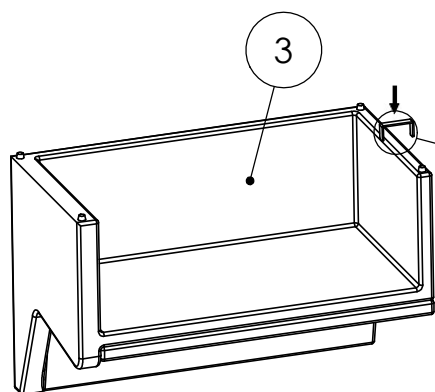

# ASSEMBLY INSTRUCTION FOR Senna Outdoor Dining Banquette L Shape 83"

HARDWARE LIST			
A		U - CLAMP	2 PCS

COMPONENT LIST			
1		250603-SENNA OUTDOOR LAF DINING BENCH 49"	1 PCS
2		250602-SENNA OUTDOOR CORNER PC	1 PCS
3		250604-SENNA OUTDOOR RAF DINING BENCH 49"	1 PCS