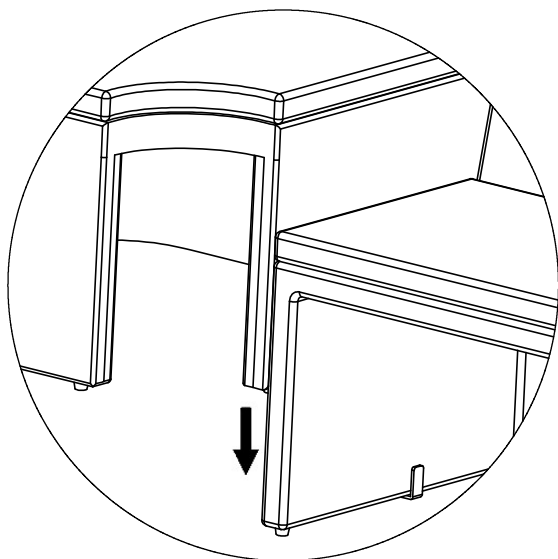

# ASSEMBLY INSTRUCTION FOR Senna Outdoor Dining Banquette L Shape 83"

HARDWARE LIST			
A		U - CLAMP	2 PCS

COMPONENT LIST			
1		250603-SENNA OUTDOOR LAF DINING BENCH 49"	1 PCS
2		250602-SENNA OUTDOOR CORNER PC	1 PCS
3		250604-SENNA OUTDOOR RAF DINING BENCH 49"	1 PCS

STEP 1

# ASSEMBLY INSTRUCTION FOR Senna Outdoor Dining Banquette L Shape 83"

STEP 2

STEP 3

# ASSEMBLY INSTRUCTION FOR Senna Outdoor Dining Banquette L Shape 83"