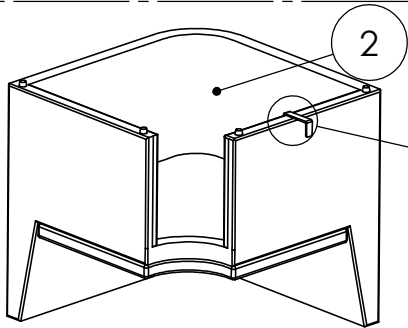

# ASSEMBLY INSTRUCTION FOR Senna Outdoor Dining Banquette L Shape 83"

HARDWARE LIST			
A		U - CLAMP	2 PCS

COMPONENT LIST			
1		250603-SENNA OUTDOOR LAF DINING BENCH 49"	1 PCS
2		250602-SENNA OUTDOOR CORNER PC	1 PCS
3		250604-SENNA OUTDOOR RAF DINING BENCH 49"	1 PCS

# ASSEMBLY INSTRUCTION FOR Senna Outdoor Dining Banquette L Shape 83"

STEP 2

STEP 3

# ASSEMBLY INSTRUCTION FOR Senna Outdoor Dining Banquette L Shape 83"