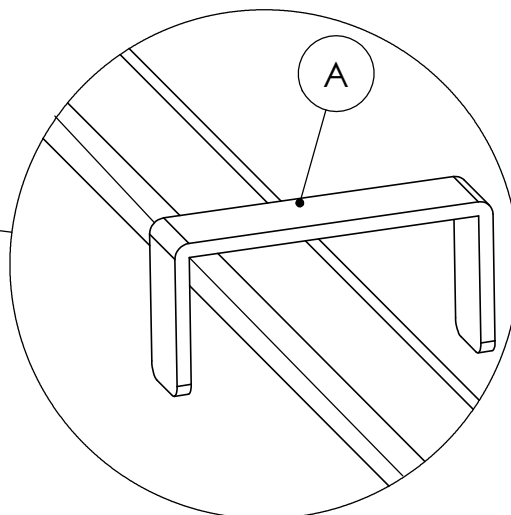

# ASSEMBLY INSTRUCTION FOR Senna Outdoor Dining Banquette L Shape 83"

HARDWARE LIST			
A		U - CLAMP	2 PCS

COMPONENT LIST			
1		250603-SENNA OUTDOOR LAF DINING BENCH 49"	1 PCS
2		250602-SENNA OUTDOOR CORNER PC	1 PCS
3		250604-SENNA OUTDOOR RAF DINING BENCH 49"	1 PCS

STEP 1

# ASSEMBLY INSTRUCTION FOR Senna Outdoor Dining Banquette L Shape 83"

STEP 2

STEP 3

# ASSEMBLY INSTRUCTION FOR Senna Outdoor Dining Banquette L Shape 83"