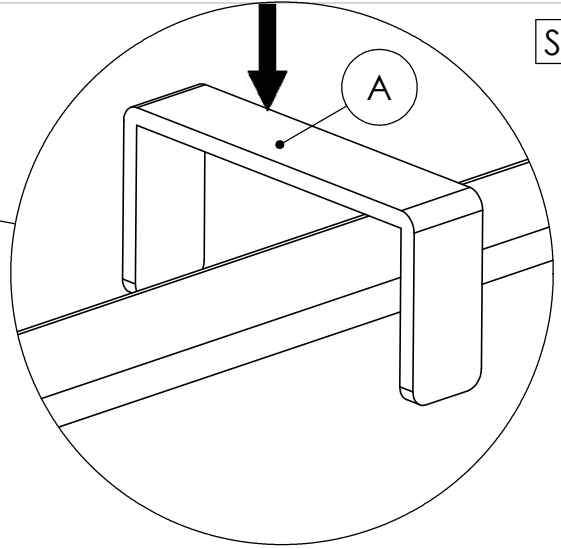

# ASSEMBLY INSTRUCTION FOR Senna Outdoor Dining Banquette L Shape 83"

HARDWARE LIST			
A		U - CLAMP	2 PCS

COMPONENT LIST			
1		250603-SENNA OUTDOOR LAF DINING BENCH 49"	1 PCS
2		250602-SENNA OUTDOOR CORNER PC	1 PCS
3		250604-SENNA OUTDOOR RAF DINING BENCH 49"	1 PCS

STEP 1

# ASSEMBLY INSTRUCTION FOR Senna Outdoor Dining Banquette L Shape 83"

STEP 2

STEP 3

# ASSEMBLY INSTRUCTION FOR Senna Outdoor Dining Banquette L Shape 83"