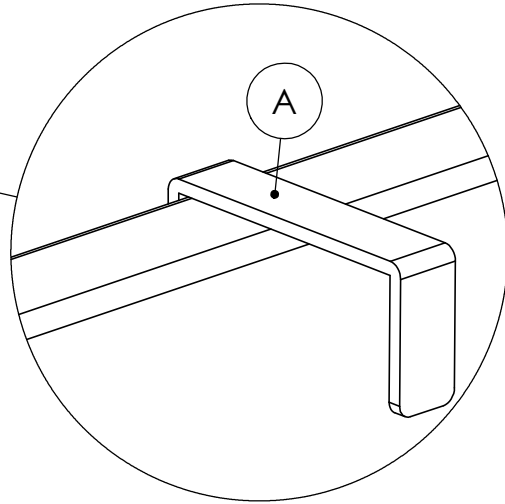

# ASSEMBLY INSTRUCTION FOR Senna Outdoor Dining Banquette L Shape 83"

HARDWARE LIST			
A		U - CLAMP	2 PCS

COMPONENT LIST			
1		250603-SENNA OUTDOOR LAF DINING BENCH 49"	1 PCS
2		250602-SENNA OUTDOOR CORNER PC	1 PCS
3		250604-SENNA OUTDOOR RAF DINING BENCH 49"	1 PCS

STEP 1

# ASSEMBLY INSTRUCTION FOR Senna Outdoor Dining Banquette L Shape 83"

STEP 2

STEP 3

# ASSEMBLY INSTRUCTION FOR Senna Outdoor Dining Banquette L Shape 83"