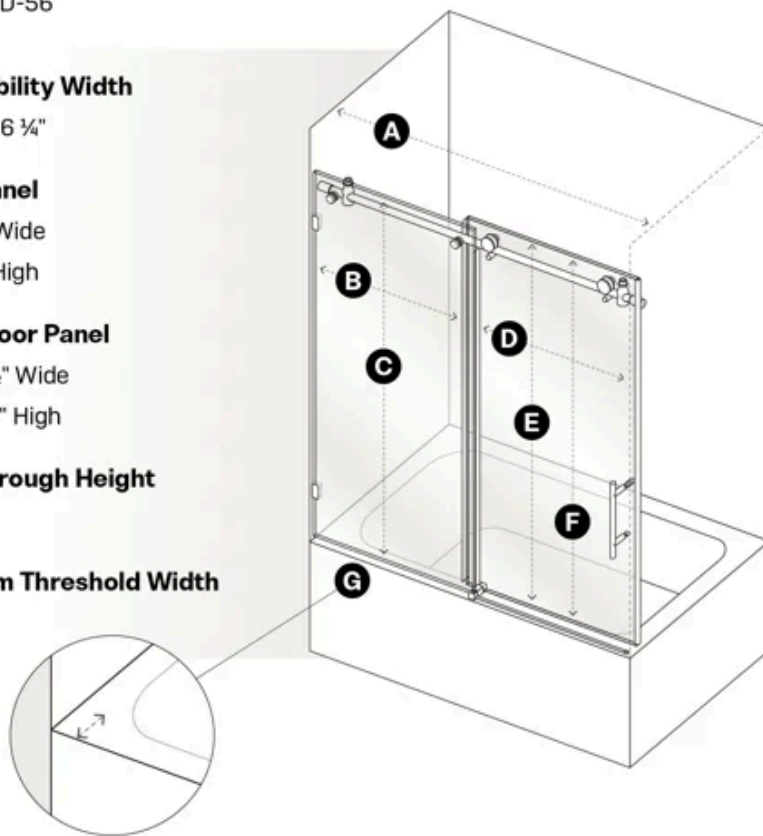

Eclipse | 56" Bathtub Round Slider Door Shower Enclosure Kit Dimensions

GW-B-SLD-56

Adjustability Width

A 52-56 ¼"

Fixed Panel

B 28" Wide

C 78" High

Slider Door Panel

D 29 ½" Wide

E 77 ¾" High

Walk Through Height

F 60"

Minimum Threshold Width

G 2"

GLASSWAREHOUSE