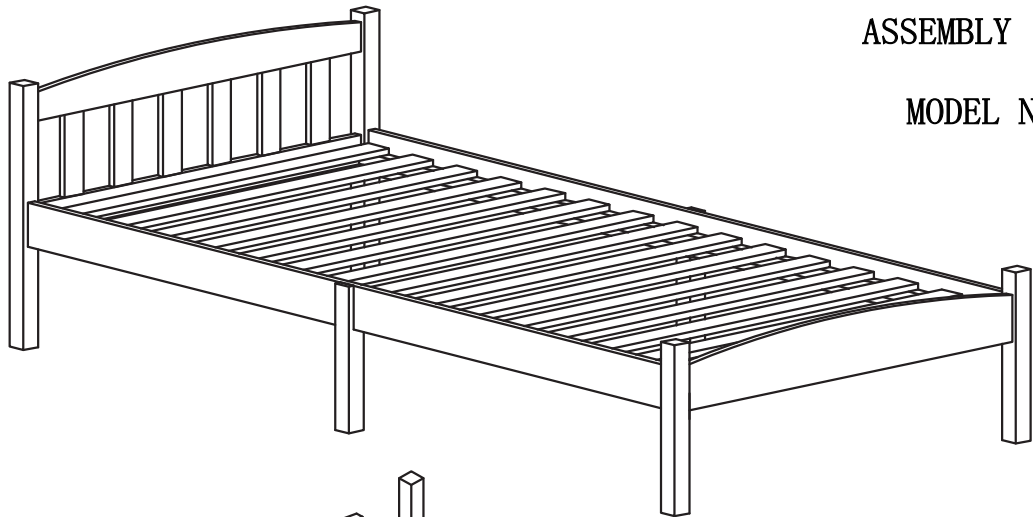

ASSEMBLY INSTRUCTIONS

MODEL NO. ABATE-SI

A	 Ø8x30mm	36
B	 Ø6x90mm	2
C	 Ø6x80mm M6	12
D	 Ø6x25mm	8

E	 Ø3.5x30mm	62
F		1

01

A	 Ø6x30mm	32
B	 Ø6x90mm	2
C	 Ø6x80mm M6	4
F		1

02

D		8
E	 Ø3.5x30mm	30
F		1

03

A	 Ø8x30mm	4
F		1
C	 Ø6x80mm  M6	8

04

E	 Ø3.5x30mm	32
---	--	----