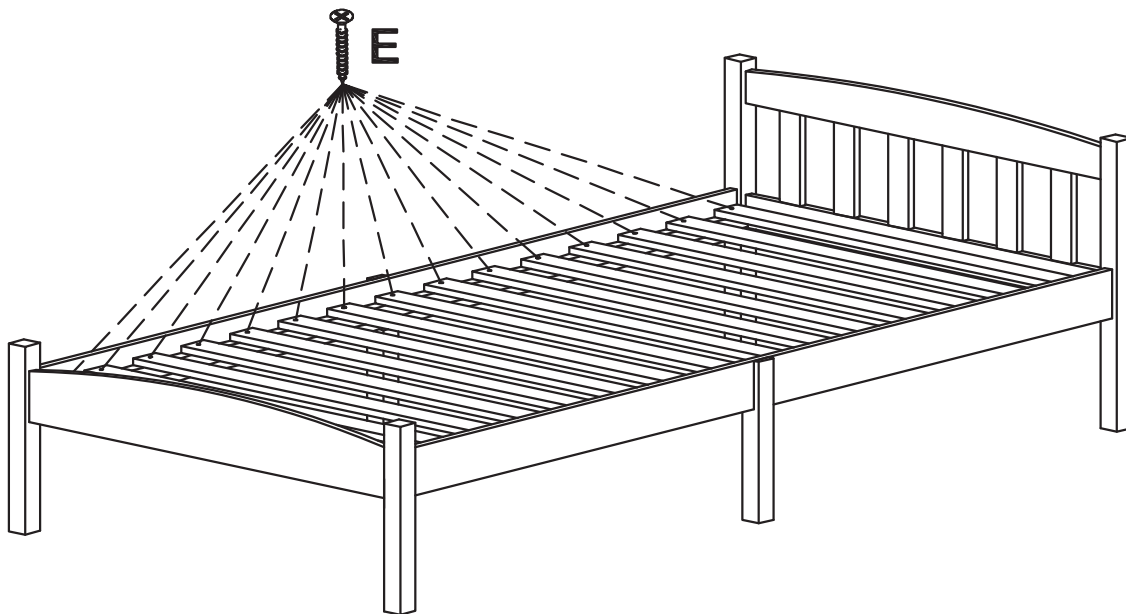

ASSEMBLY INSTRUCTIONS

MODEL NO. ABATE-SI

A	 Ø8x30mm	36
B	 Ø6x90mm	2
C	 Ø6x80mm M6	12
D	 Ø6x25mm	8

E	 Ø3.5x30mm	62
F		1

01

A	 Ø6x30mm	32
B	 Ø6x90mm	2
C	 Ø6x80mm M6	4
F		1

02

D		8
E	 Ø3.5x30mm	30
F		1

03

A	 Ø8x30mm	4
F		1
C	 Ø6x80mm  M6	8

04

E	 Ø3.5x30mm	32
---	--	----