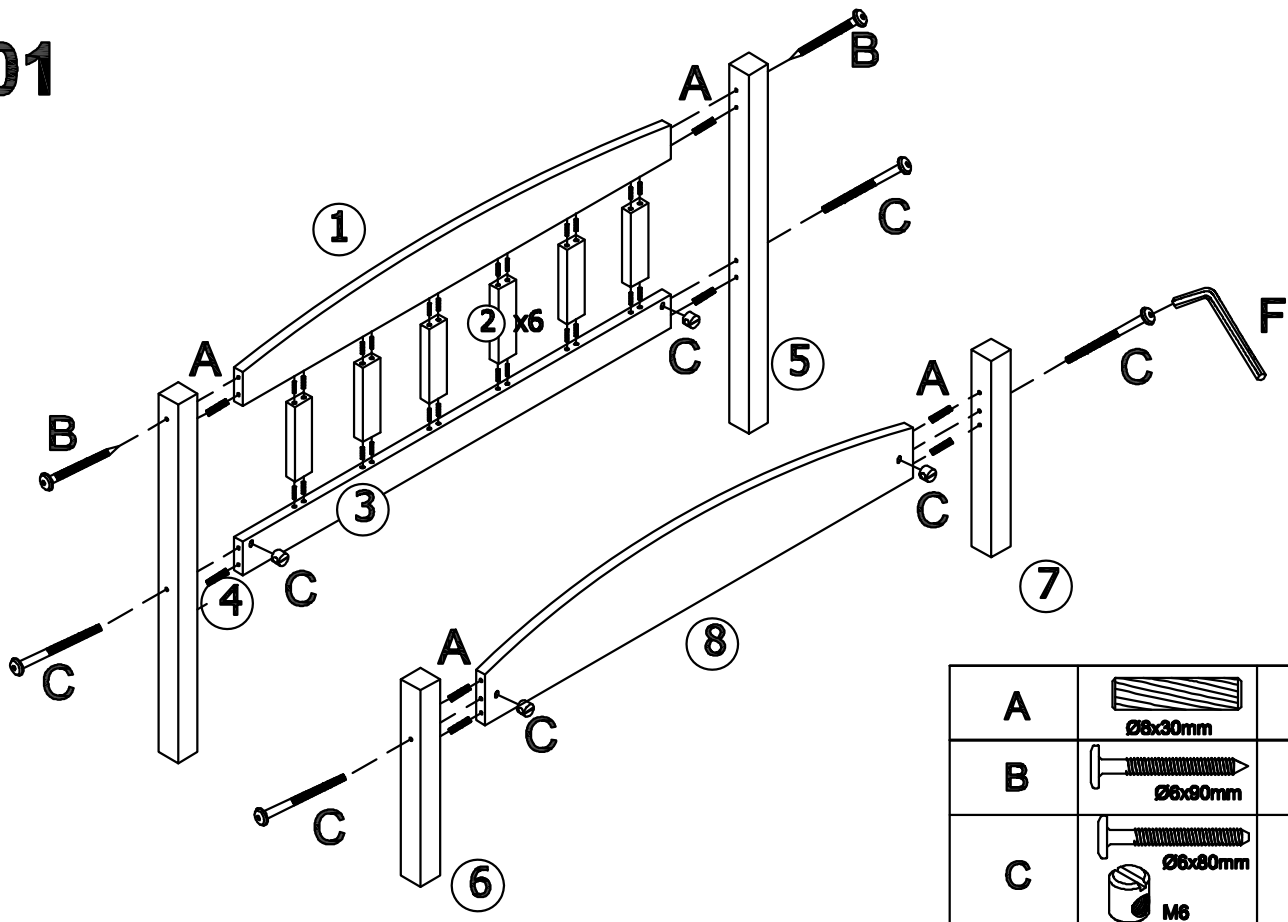

ASSEMBLY INSTRUCTIONS

MODEL NO. ABATE-SI

A	 Ø8x30mm	36
B	 Ø6x90mm	2
C	 Ø6x80mm M6	12
D	 Ø6x25mm	8

E	 Ø3.5x30mm	62
F		1

01

A	 Ø6x30mm	32
B	 Ø6x90mm	2
C	 Ø6x80mm M6	4
F		1

02

D		8
E	 Ø3.5x30mm	30
F		1

03

A	 Ø8x30mm	4
F		1
C	 Ø6x80mm  M6	8

04

E	 Ø3.5x30mm	32
---	--	----