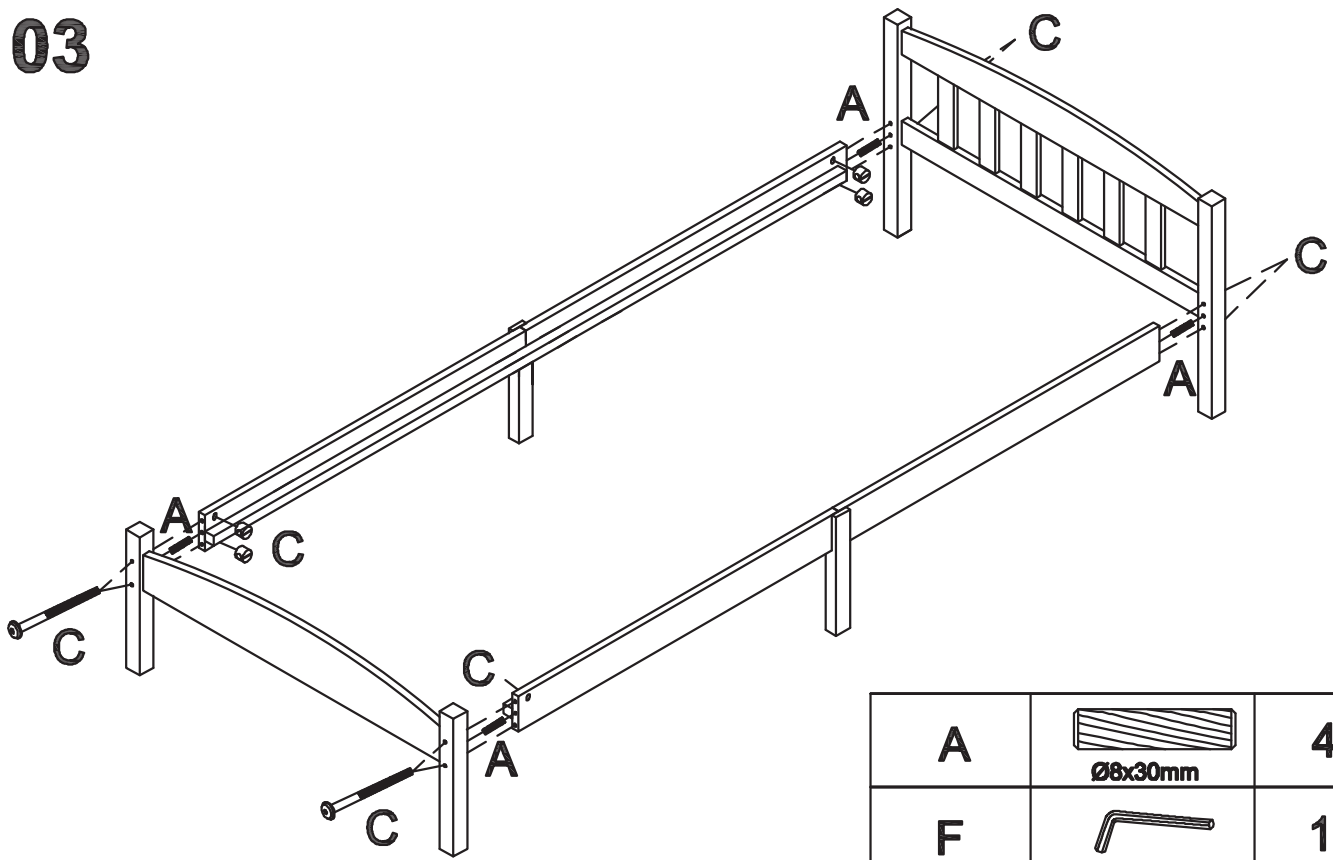

ASSEMBLY INSTRUCTIONS

MODEL NO. ABATE-SI

A	 Ø8x30mm	36
B	 Ø6x90mm	2
C	 Ø6x80mm M6	12
D	 Ø6x25mm	8

E	 Ø3.5x30mm	62
F		1

01

A	 Ø6x30mm	32
B	 Ø6x90mm	2
C	 Ø6x80mm M6	4
F		1

02

D		8
E	 Ø3.5x30mm	30
F		1

03

A	 Ø8x30mm	4
F		1
C	 Ø6x80mm  M6	8

04

E	 Ø3.5x30mm	32
---	--	----