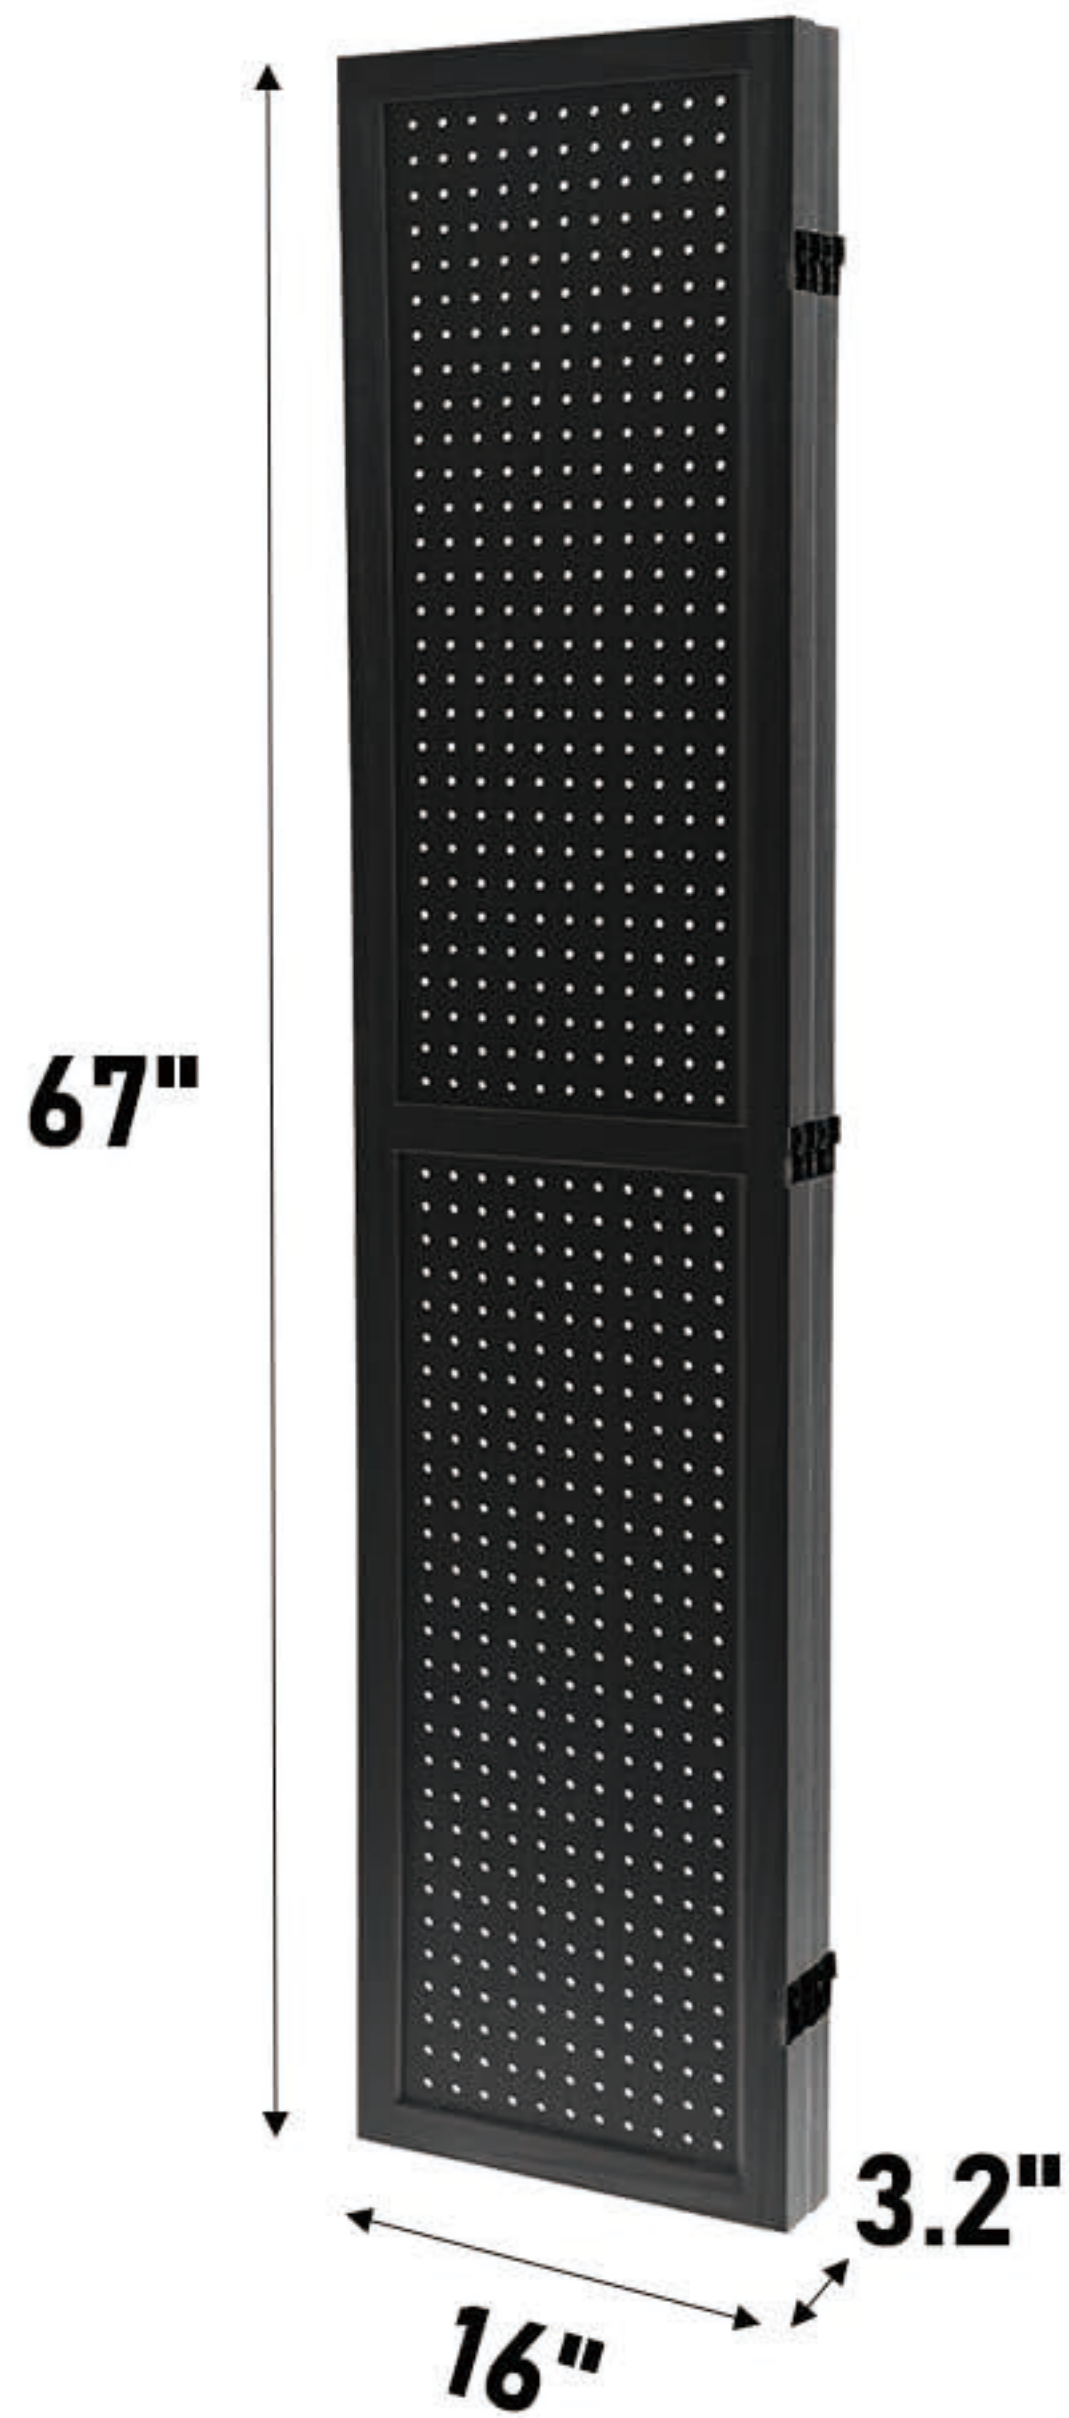

Product Dimensions

Suitable for Various Type Hooks

Straight Hook/ L Shape Hook

Ring Tool Holder/J Shape Hook

U Shape Hook