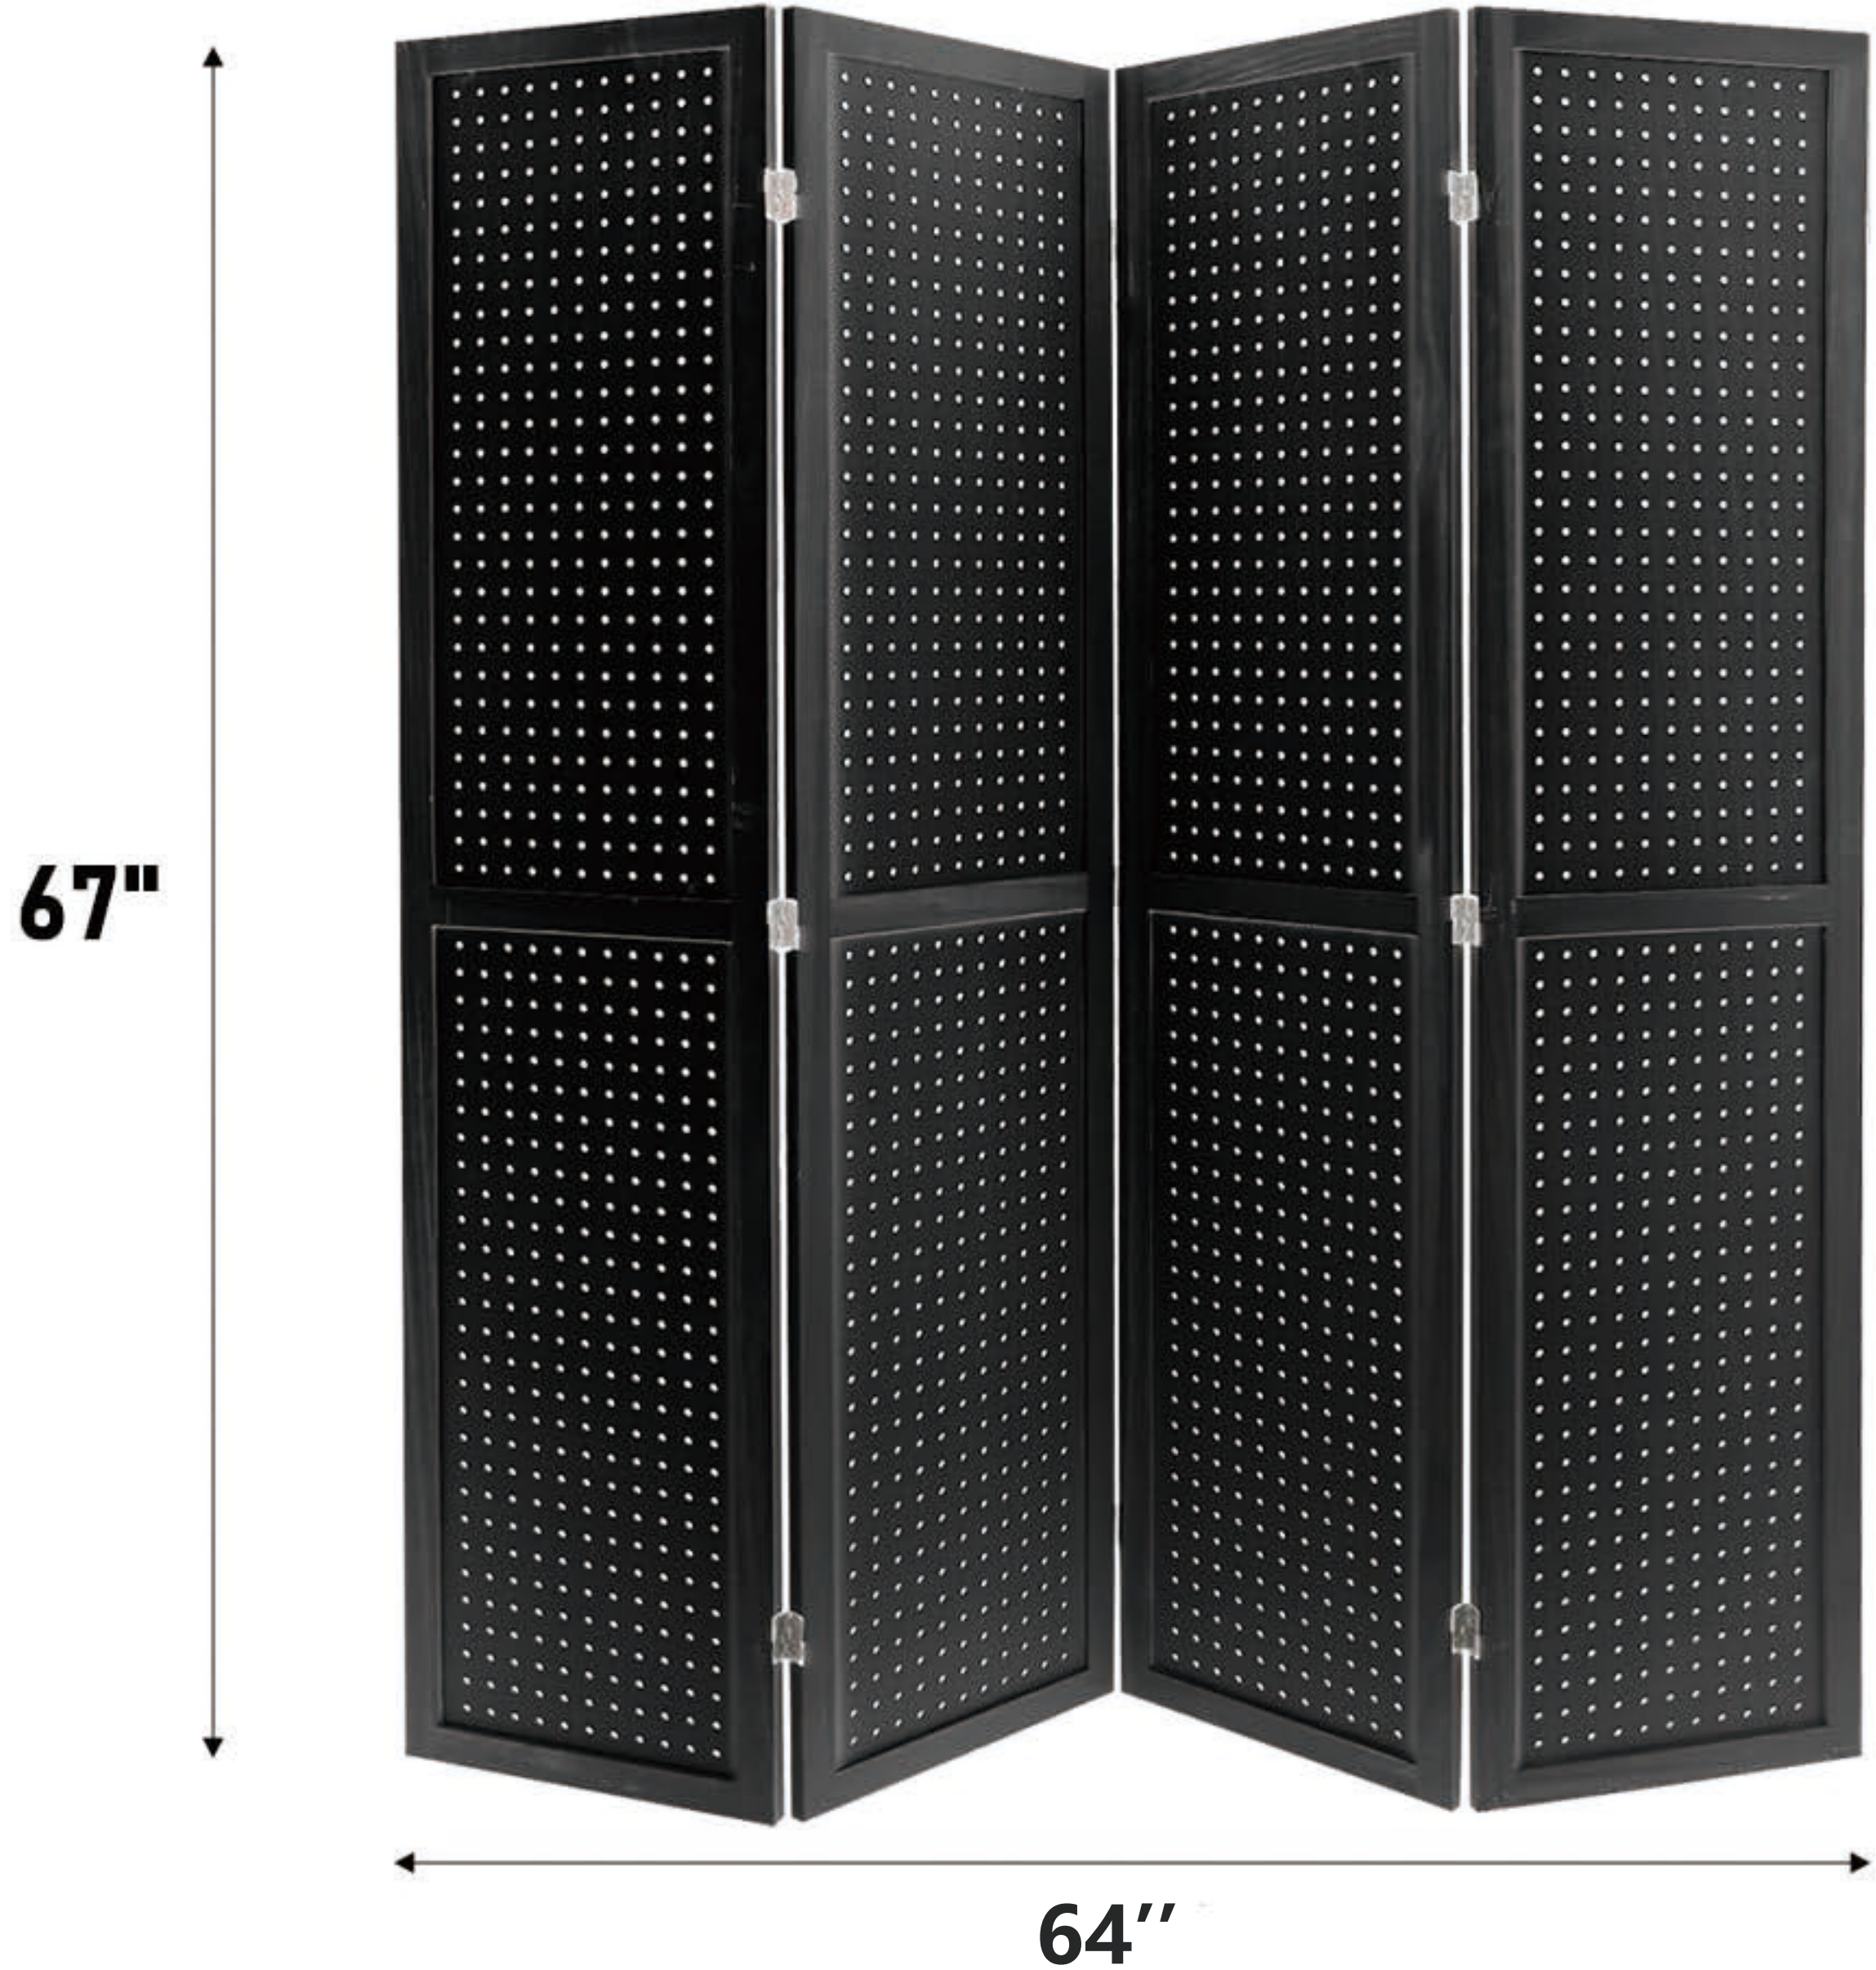

Product Dimensions

Suitable for Various Type Hooks

Straight Hook/ L Shape Hook

Ring Tool Holder/J Shape Hook

U Shape Hook