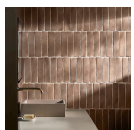

PRODUCT GALLERY