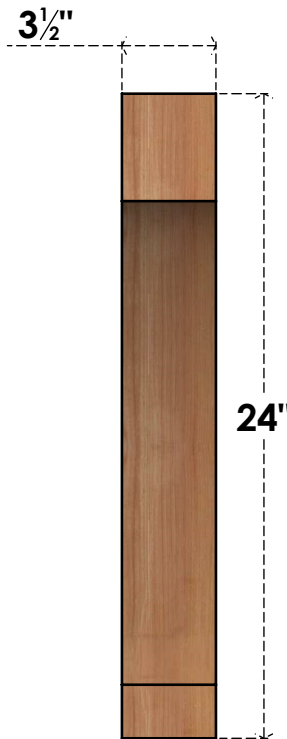

# BRC04X20X24IMP00SWR

3 1/2"W X 20"D X 24"H IMPERIAL SMOOTH BRACE, WESTERN RED CEDAR

**SIDE**

**FRONT**

EKENA MILLWORK  
 2300 WEST MAIN ST.  
 CLARKSVILLE, TX 75426  
 TOLL FREE: 866-607-0453  
 WWW.EKENAMILLWORK.COM

**NOTES**

1. INSTALLATION TO BE COMPLETED IN ACCORDANCE WITH MANUFACTURER'S SPECIFICATIONS.
2. DRAWING MAY NOT BE TO SCALE
3. THIS DRAWING IS INTENDED FOR DESIGN AND PLANNING PURPOSES ONLY.
4. ALL INFORMATION CONTAINED HEREIN WAS CURRENT AT THE TIME OF DEVELOPMENT BUT MUST BE REVIEWED AND APPROVED BY THE PRODUCT MANUFACTURER TO BE CONSIDERED ACCURATE.
5. PRODUCTS ARE NOT KILN DRIED. THIS ITEM IS UNIQUE AND WILL CONTAIN THE NATURAL VARIATIONS THAT THE WOOD SPECIES OFFERS. THIS MAY RESULT IN VARIATIONS UP TO 1/4"