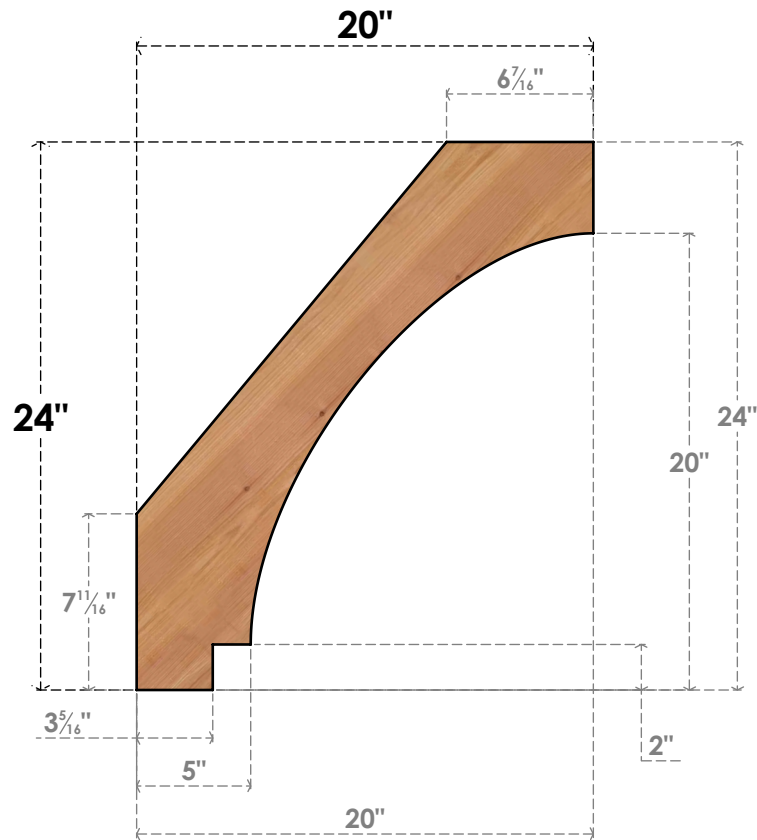

# BRC04X20X24IMP00SWR

3 1/2"W X 20"D X 24"H IMPERIAL SMOOTH BRACE, WESTERN RED CEDAR

**SIDE**

**FRONT**

EKENA MILLWORK  
 2300 WEST MAIN ST.  
 CLARKSVILLE, TX 75426  
 TOLL FREE: 866-607-0453  
 WWW.EKENAMILLWORK.COM