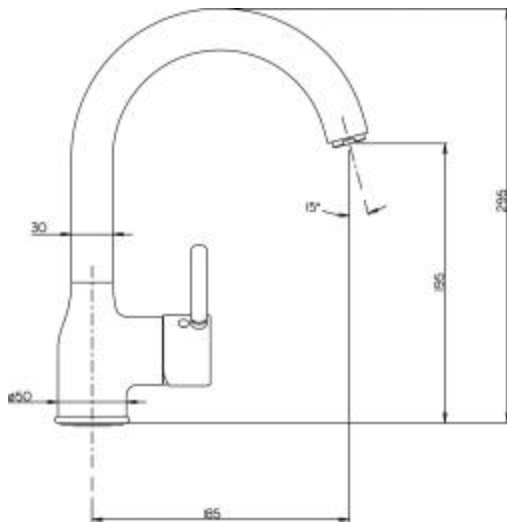

Colours

Available colours

chrome

brushed steel
finish

metallic surface
Item No. BM8051BS
with assembly set C

Details

Side View

Scope of supply

- WRAS compliant approved fitting
- Single lever monobloc mixer tap
- Ceramic disc control
- 15mm copper inlets

Please note:

Suitable for low pressure and pressure systems (max 5.0 bar) min 0.3 bar pressure, preferred 0.5-1 bar pressure

Heavy duty metal tap stabilising bracket, fit as required. Item No.

BL450775

Height: 305

Reach: 185

Base: 55

Tap hole: $\varnothing 35$

BLANCO UK Limited

Tel: 01923 635200