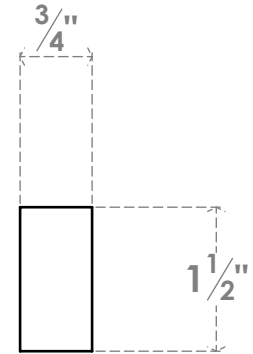

ITEM NUMBER: S4S1X2X96SWPV

1 1/2"W X 3/4"T X 96"L S4S BOARD, PVC

FRONT PROFILE

SIDE PROFILE

EKENA MILLWORK
2300 WEST MAIN ST.
CLARKSVILLE, TX 75426
TOLL FREE: 866-607-0453
WWW.EKENAMILLWORK.COM

NOTES

1. INSTALLATION TO BE COMPLETED IN ACCORDANCE WITH MANUFACTURER'S SPECIFICATIONS.
2. DRAWING MAY NOT BE TO SCALE
3. THIS DRAWING IS INTENDED FOR DESIGN AND PLANNING PURPOSES ONLY.
4. ALL INFORMATION CONTAINED HEREIN WAS CURRENT AT THE TIME OF DEVELOPMENT BUT MUST BE REVIEWED AND APPROVED BY THE PRODUCT MANUFACTURER TO BE CONSIDERED ACCURATE.