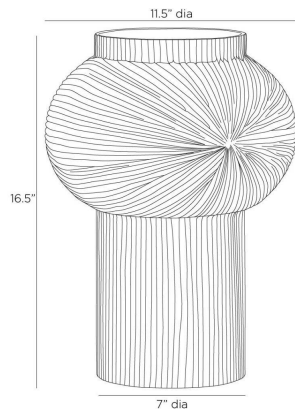

ARTERIO RS

FORTNER VASE

AVE07
H: 16.5 IN, Dia: 11.50 IN
Ice Reactive

Intricate lines and wave-like textures wrap around this porcelain vase, finished with an ice-reactive glaze. Embracing the lines of platonic geometry, it features a rounded top. Finish will vary.

APPEARANCE

Material	Porcelain
Finish	Ice Reactive
Finish Will Vary	Yes
Top Coat/Sealant	Yes

DIMENSIONS

Foot Print	Dia: 7.00 IN
Opening	Dia: 6.50 IN

SHIPPING

Product Weight	6.7 lbs
Gross Weight 1	10 lbs
Shipping Box 1	H: 17 IN, L: 12.6 IN, W: 12.6 IN