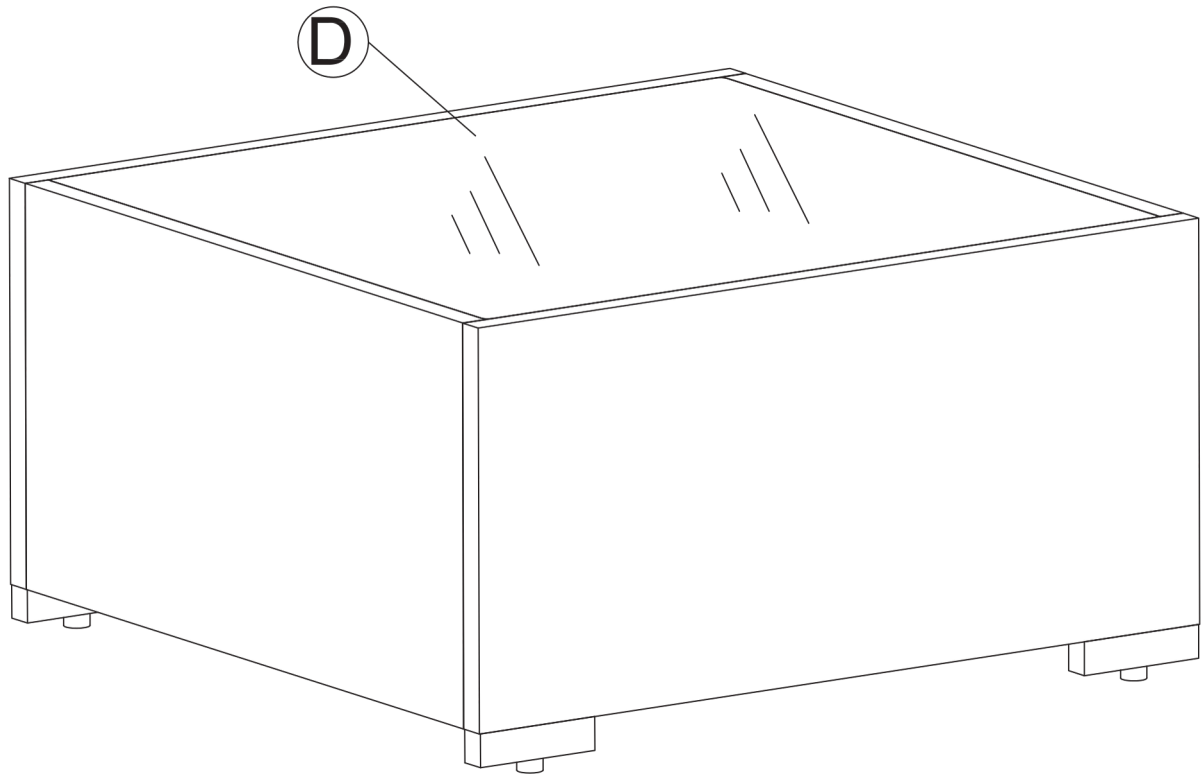

STEP 4 Coffee Table