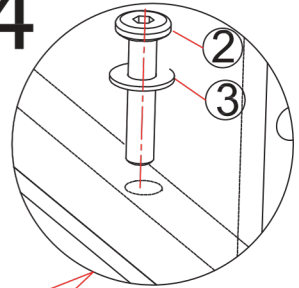

STEP 6 Single Sofa

X4

X4

 (Side Panel)	 M6*30 mm Bolt	 Φ6*12 Washer
2 pc	4 pc	4 pc