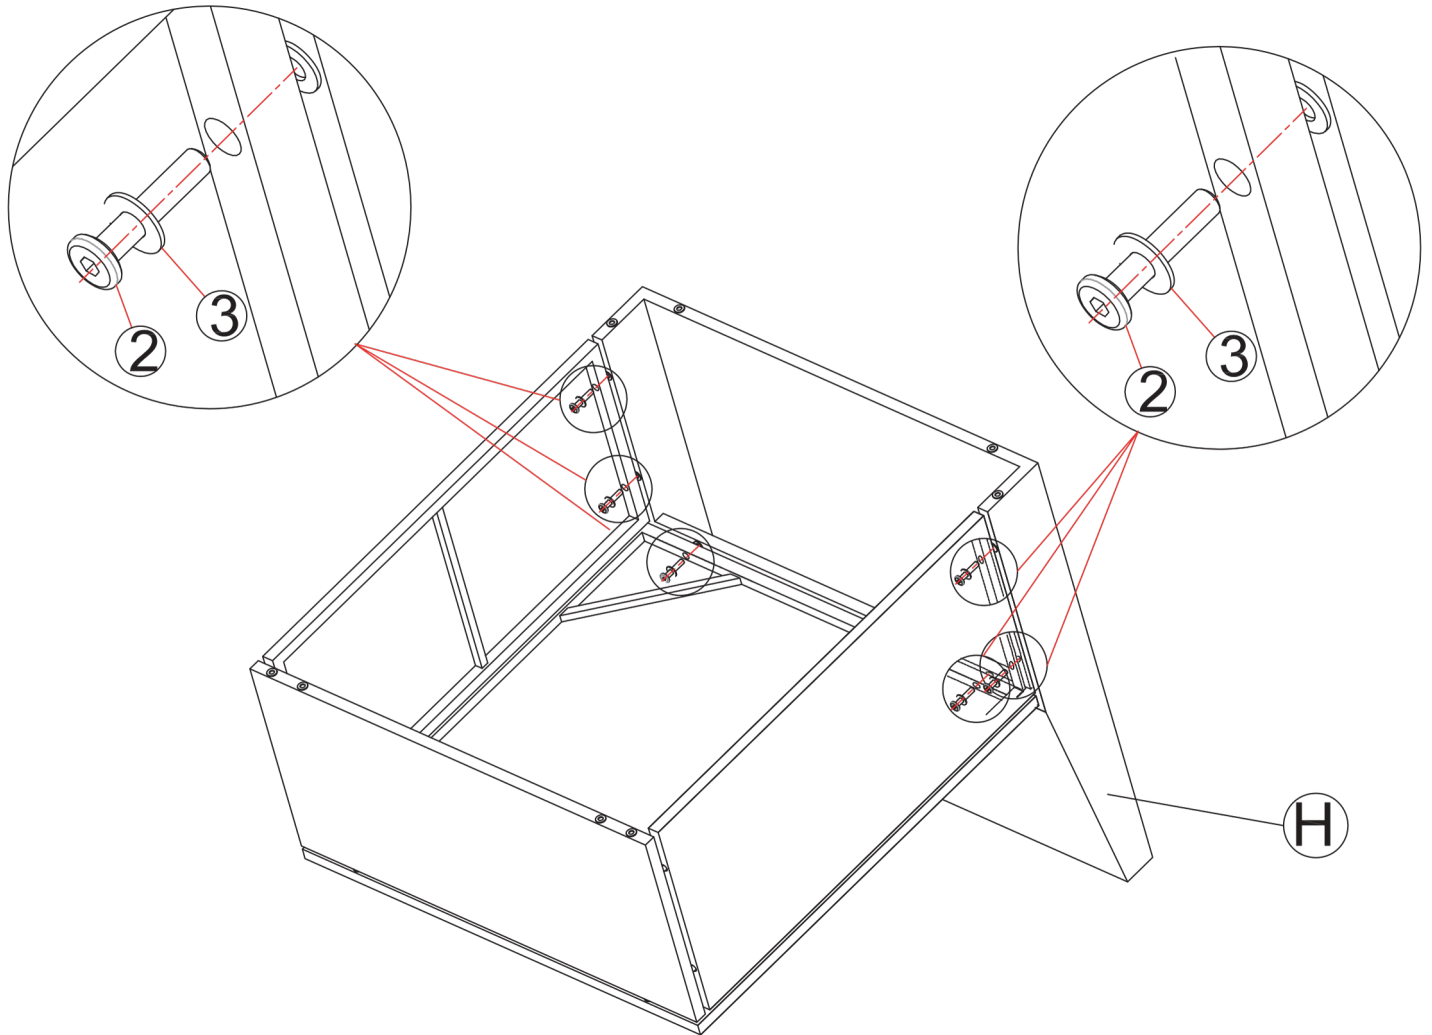

STEP 7 Single Sofa

 (Mid Backrest)	 M6*30 mm Bolt	 Φ6*12 Washer
1 pc	6 pc	6 pc