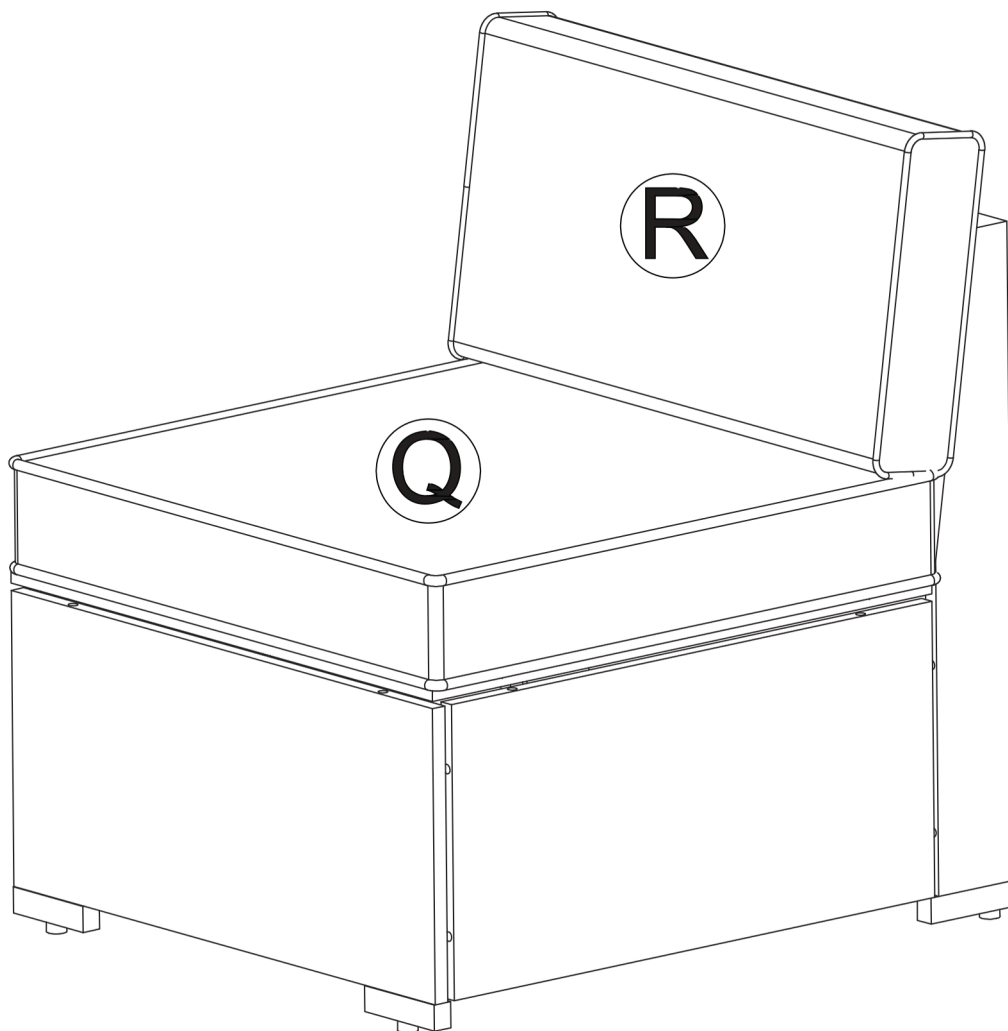

STEP 9 Single Sofa

(Seat Cushion)	(Back Cushion)
1 pc	1 pc