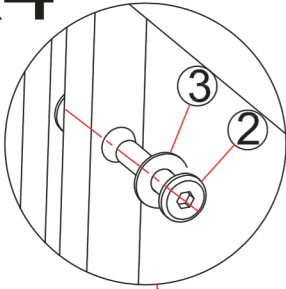

STEP 6 Single Sofa

X4