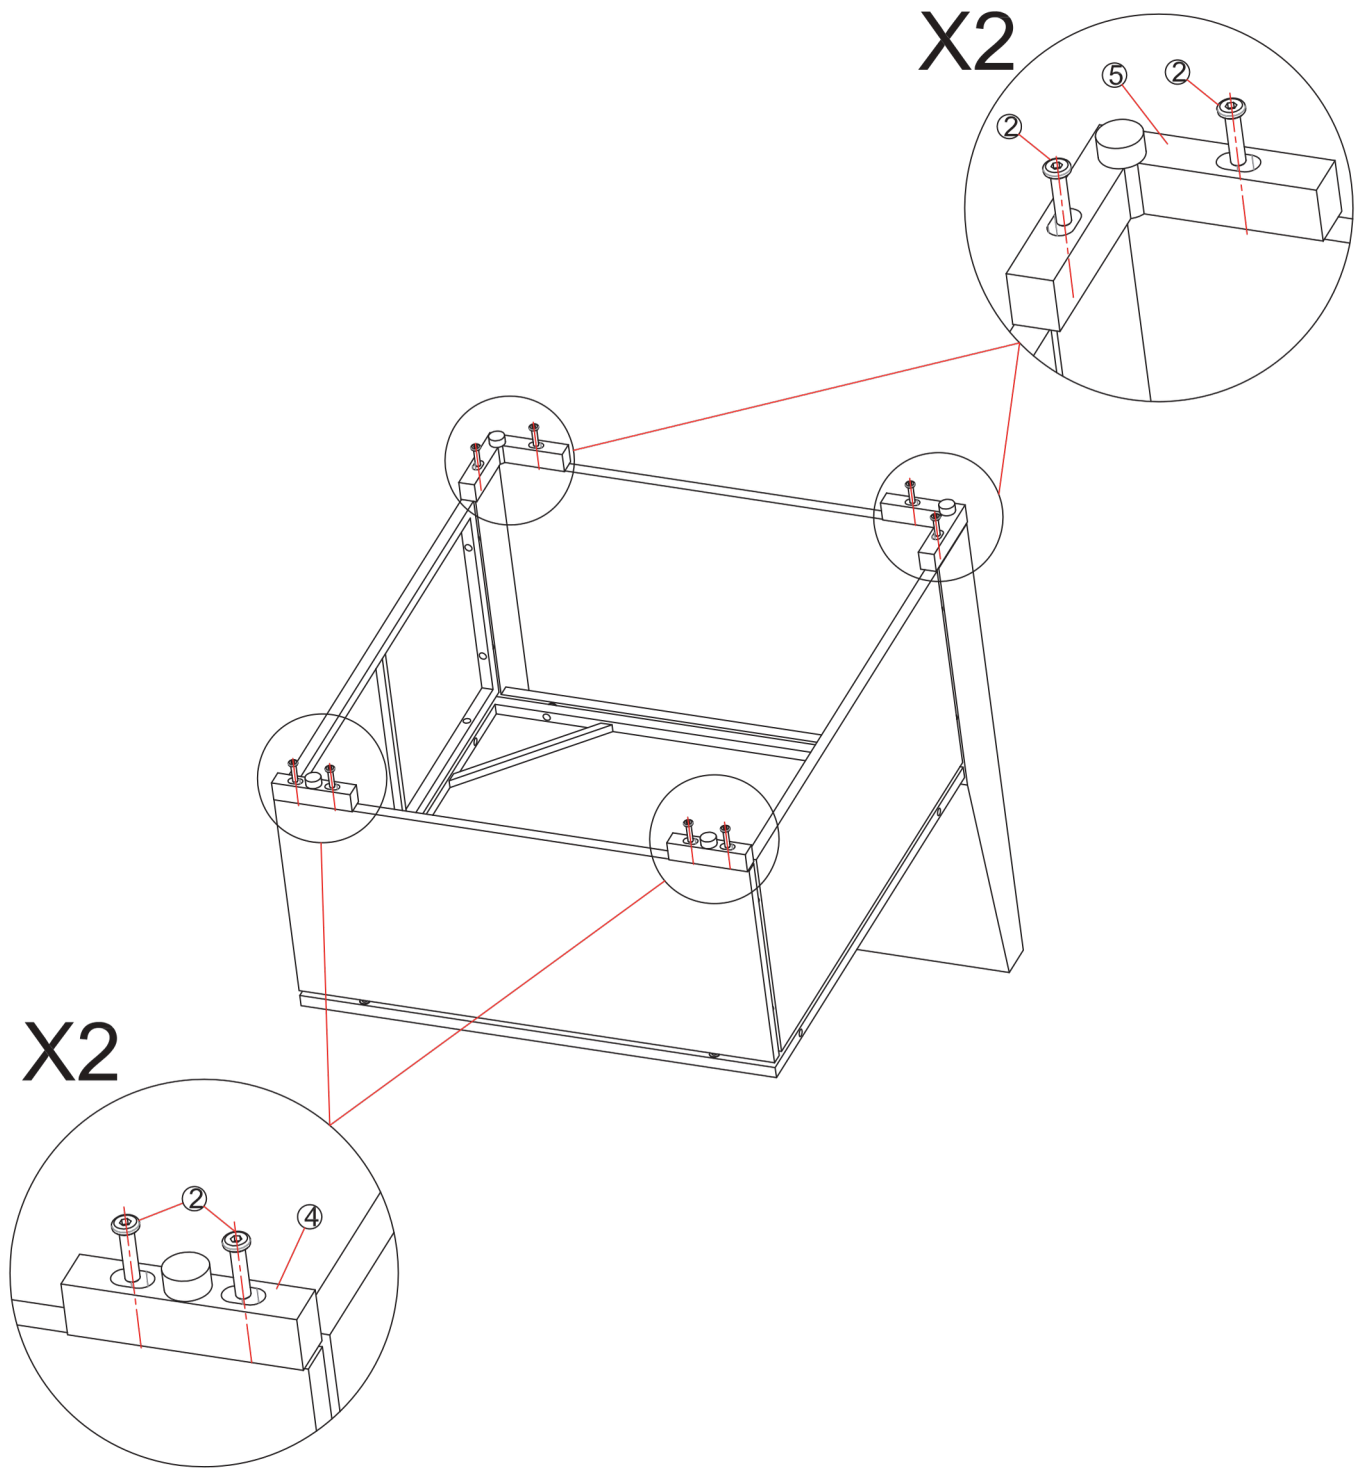

STEP 8 Single Sofa

① M6*25 mm Bolt	④ Floor Mat	⑤ L Floor Mat
8 pc	2 pc	2 pc