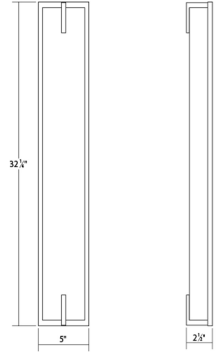

Project:

Spec Sheet

Dimensions

Height:	32"
Width:	5"
Extends:	2.75"
Minimum Extension:	2.75"
Maximum Extension:	2.75"
Size:	32"
Canopy/Backplate/Base Width:	5
Canopy/Backplate/Base Depth:	0.5
Canopy/Backplate/Base Height:	32

Electrical Specs

Bulb(s) Included?:	Yes
Bulb 1 Type:	Integral LED
Bulb Quantity:	1
Input Voltage:	120VAC
Wattage:	16
Initial Lumens:	1590
Delivered Lumens:	950
Color Temperature:	3000K
CRI:	90
Power Supply Type:	Driver
Power Supply Quantity:	1
Power Supply Location:	Outlet Box
Dimming Type:	TRIAC/ELV
Bulb Max Wattage:	16

Installation

Installation:	Licensed electrician required
Installation Orientation:	Any Orientation

Shipping

Carton 1 L x W x H:	36" X 10" X 8"
Carton 1 Gross Weight:	11 LBS

Shade

Shade 1 Material:	White Etched Glass
-------------------	--------------------