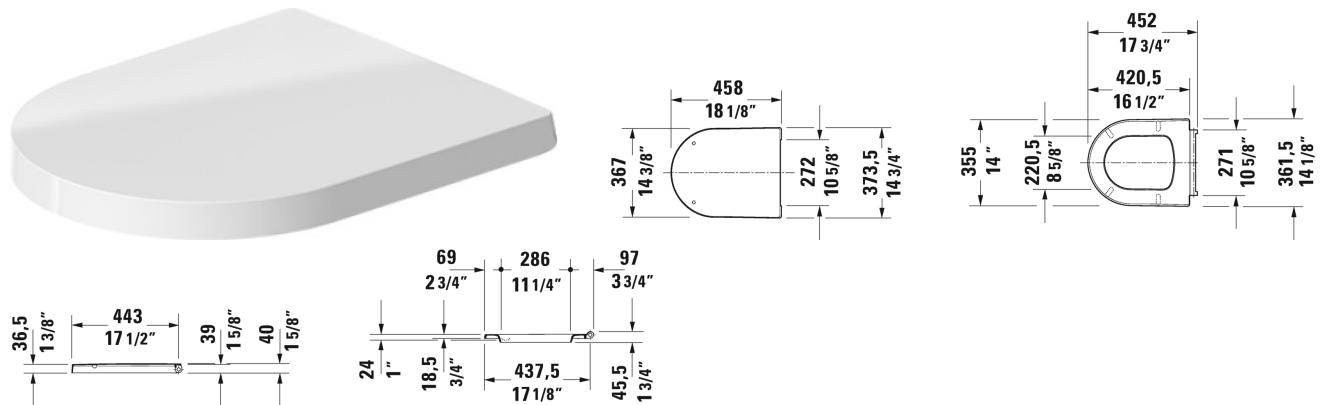

ME by Starck Toilet seat and cover # 002009..00 / 002009..00

Toilet seat and cover	Dimension	Weight	Order number
removable, hinges stainless steel, with slow close			
Colors			
00 White 26 White/White Satin Matte			
Variant			
inside color White, outside color White		4.6 lb	002009..00
inside color White, outside color White Satin Matte		4.6 lb	002009..00

All drawings contain the necessary measurements which are subject to standard tolerances. They are stated in inch & mm and are non-binding. Exact measurements, in particular for customized installation scenarios, can only be taken from the finished ceramic piece.