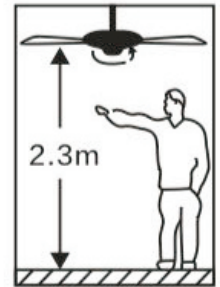

Instruction Manual

Input Voltage	85-265V ~50/60Hz
Wattage	Fan: 10W Bulb: Max100W (Bulb Not Included)
Wind Speed	Fan speed 1/Fan speed 2/Fan speed 3
Timing Function	YES
Sudden-stop Protection	YES
Control Mode	Remote Control / Wall Switch