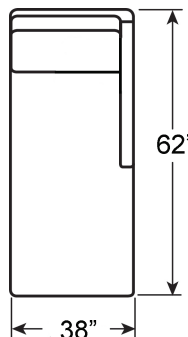

Overall: 72W x 37½D x 31H Arm 22H

Seat: 16.5H Inside: 67W 23.5D

Standard Features: Ultra Down Seat Cushions/ Blend Down Back

Cushions Finish: Calais Brass Metal

Leather 9060-41 CALAIS BRASS (CB)

Also Available As:

Available Companion Pieces:

5178-53L-01
5178-53L-02

5178-57L-01
5178-57L-02

5178-57R-01
5178-57R-02

5178-53R-01
5178-53R-02