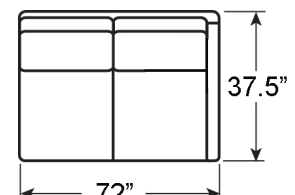

Overall: 72W x 37½D x 31H Arm 22H

Seat: 16.5H Inside: 67W 23.5D

Standard Features: Ultra Down Seat Cushions/ Blend Down Back

Cushions Finish: Calais Brass Metal

Leather 9060-41 CALAIS BRASS (CB)

Also Available As:

Available Companion Pieces:

5178-53L-01
5178-53L-02

5178-57L-01
5178-57L-02

5178-57R-01
5178-57R-02

5178-53R-01
5178-53R-02