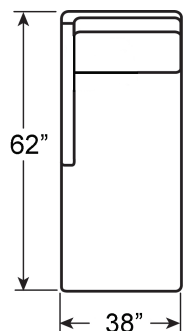

5178-57L-01
5178-57L-02