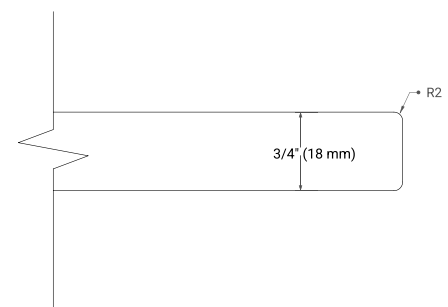

73" DOUBLE RECTANGLE SINK COUNTERTOP WITH 0.75" THICKNESS

OVERALL DIMENSIONS

73" W x 22" D x 0.75" H

COUNTERTOP OPTIONS

Carrara Marble

FEATURES

- Solid countertop with mitered edges & seams
- Undermount white rectangular sink
- Pre-drilled for 8" widespread faucet

INCLUDED

- Countertop
- Matching Backsplash
- Rectangle Sinks

COUNTERTOP PLAN VIEW

EDGE SIDE VIEW

THREE DIMENSIONAL COUNTERTOP VIEW