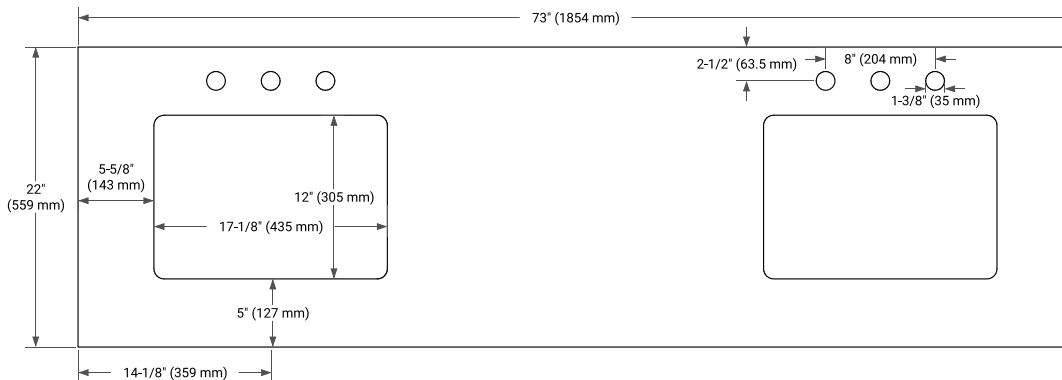

72" DOUBLE SINK BASE CABINET

BASE CABINET DIMENSIONS

72" W x 21.6" D x 34.5" H

FEATURES

- Solid wood frame & plywood panels
- Dovetail drawers and joints
- Soft closing doors & drawers

HARDWARE FINISHES*

Brushed Nickel Satin Brass Matte Black Polished Chrome

73" DOUBLE RECTANGLE SINK COUNTERTOP WITH 0.75" THICKNESS

OVERALL DIMENSIONS

73" W x 22" D x 0.75" H

COUNTERTOP OPTIONS

Carrara Marble

FEATURES

- Solid countertop with mitered edges & seams
- Undermount white rectangular sink
- Pre-drilled for 8" widespread faucet

INCLUDED

- Countertop
- Matching Backsplash
- Rectangle Sinks

COUNTERTOP PLAN VIEW

EDGE SIDE VIEW

THREE DIMENSIONAL COUNTERTOP VIEW