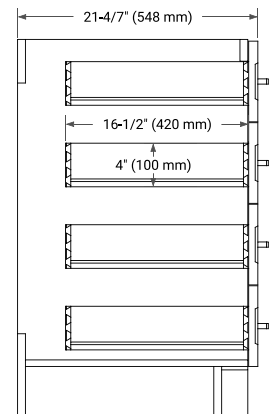

72" DOUBLE SINK BASE CABINET

BASE CABINET DIMENSIONS

72" W x 21.6" D x 34.5" H

FEATURES

- Solid wood frame & plywood panels
- Dovetail drawers and joints
- Soft closing doors & drawers

HARDWARE FINISHES*

Brushed Nickel Satin Brass Matte Black Polished Chrome

73" DOUBLE RECTANGLE SINK COUNTERTOP WITH 0.75" THICKNESS

OVERALL DIMENSIONS

73" W x 22" D x 0.75" H

COUNTERTOP OPTIONS

Carrara Marble

FEATURES

- Solid countertop with mitered edges & seams
- Undermount white rectangular sink
- Pre-drilled for 8" widespread faucet

INCLUDED

- Countertop
- Matching Backsplash
- Rectangle Sinks

COUNTERTOP PLAN VIEW

EDGE SIDE VIEW

THREE DIMENSIONAL COUNTERTOP VIEW