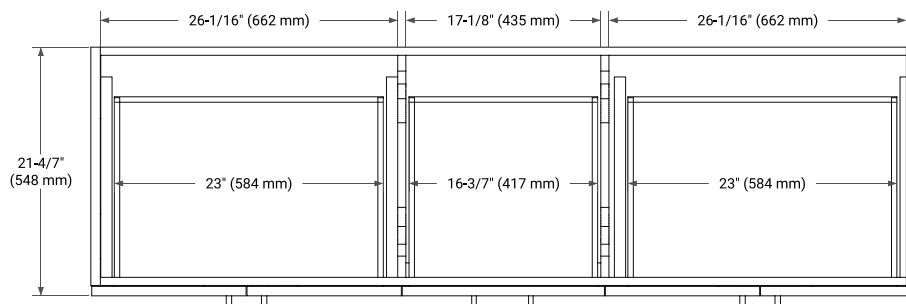

72" DOUBLE SINK BASE CABINET

BASE CABINET DIMENSIONS

72" W x 21.6" D x 34.5" H

FEATURES

- Solid wood frame & plywood panels
- Dovetail drawers and joints
- Soft closing doors & drawers

HARDWARE FINISHES*

Brushed Nickel Satin Brass Matte Black Polished Chrome

73" DOUBLE RECTANGLE SINK COUNTERTOP WITH 0.75" THICKNESS

OVERALL DIMENSIONS

73" W x 22" D x 0.75" H

COUNTERTOP OPTIONS

Carrara Marble

FEATURES

- Solid countertop with mitered edges & seams
- Undermount white rectangular sink
- Pre-drilled for 8" widespread faucet

INCLUDED

- Countertop
- Matching Backsplash
- Rectangle Sinks

COUNTERTOP PLAN VIEW

EDGE SIDE VIEW

THREE DIMENSIONAL COUNTERTOP VIEW