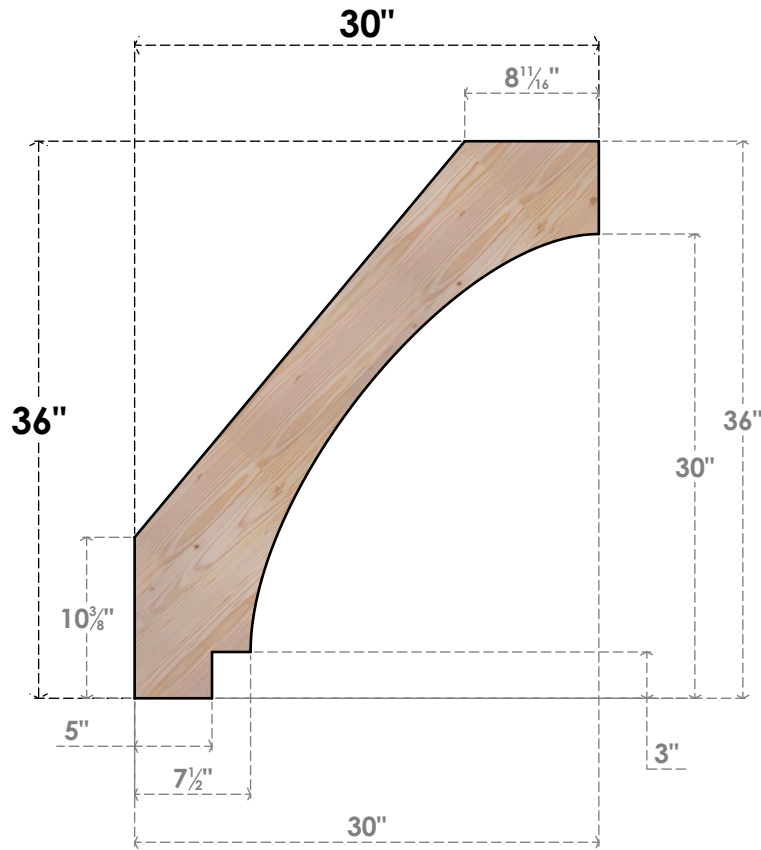

BRC04X30X36IMP00SDF

3 1/2"W X 30"D X 36"H IMPERIAL SMOOTH BRACE, DOUGLAS FIR

SIDE

FRONT

EKENA MILLWORK
 2300 WEST MAIN ST.
 CLARKSVILLE, TX 75426
 TOLL FREE: 866-607-0453
 WWW.EKENAMILLWORK.COM

NOTES

1. INSTALLATION TO BE COMPLETED IN ACCORDANCE WITH MANUFACTURER'S SPECIFICATIONS.
2. DRAWING MAY NOT BE TO SCALE
3. THIS DRAWING IS INTENDED FOR DESIGN AND PLANNING PURPOSES ONLY.
4. ALL INFORMATION CONTAINED HEREIN WAS CURRENT AT THE TIME OF DEVELOPMENT BUT MUST BE REVIEWED AND APPROVED BY THE PRODUCT MANUFACTURER TO BE CONSIDERED ACCURATE.
5. PRODUCTS ARE NOT KILN DRIED. THIS ITEM IS UNIQUE AND WILL CONTAIN THE NATURAL VARIATIONS THAT THE WOOD SPECIES OFFERS. THIS MAY RESULT IN VARIATIONS UP TO 1/4"