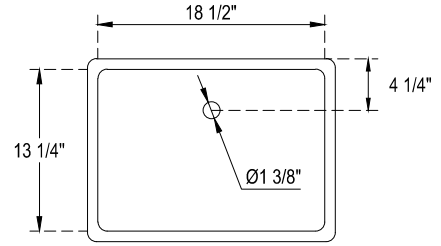

SPECIFICATIONS

Overall Length

4 7/8" (123mm)

center to center