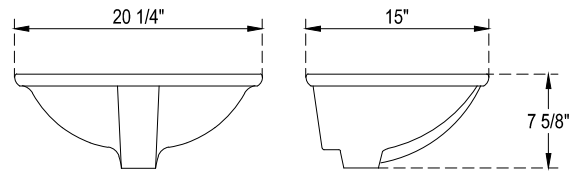

SPECIFICATIONS

Overall Length

4 7/8" (123mm)

center to center