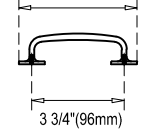

SPECIFICATIONS

Overall Length

4 7/8" (123mm)

center to center