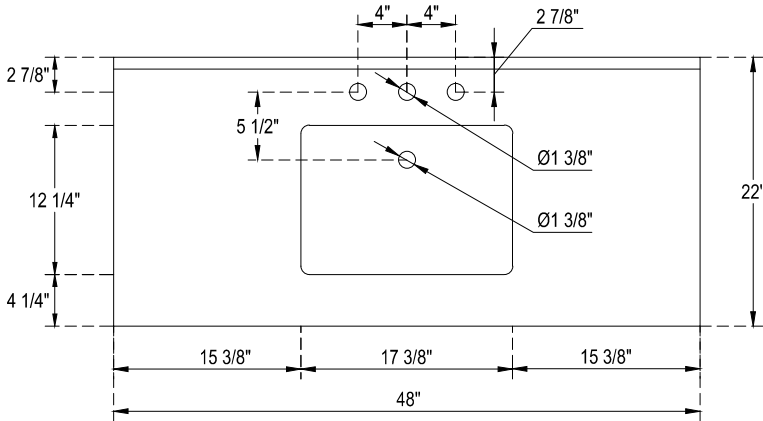

SPECIFICATIONS

Overall Length

4 7/8" (123mm)

center to center