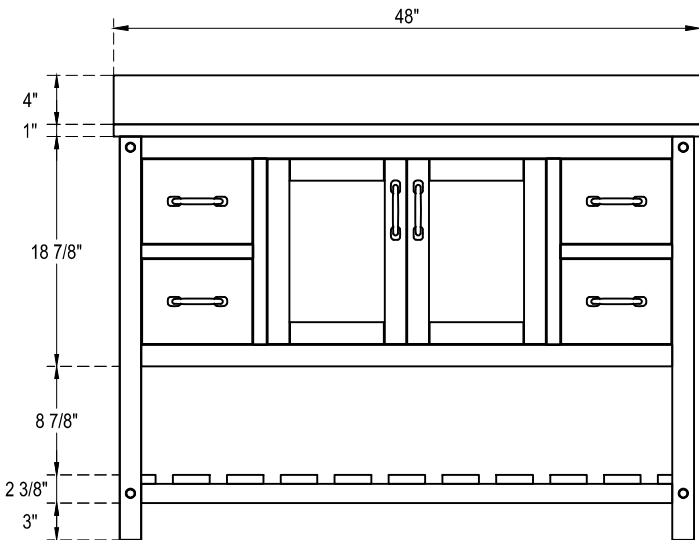

SPECIFICATIONS

Overall Length

4 7/8" (123mm)

center to center