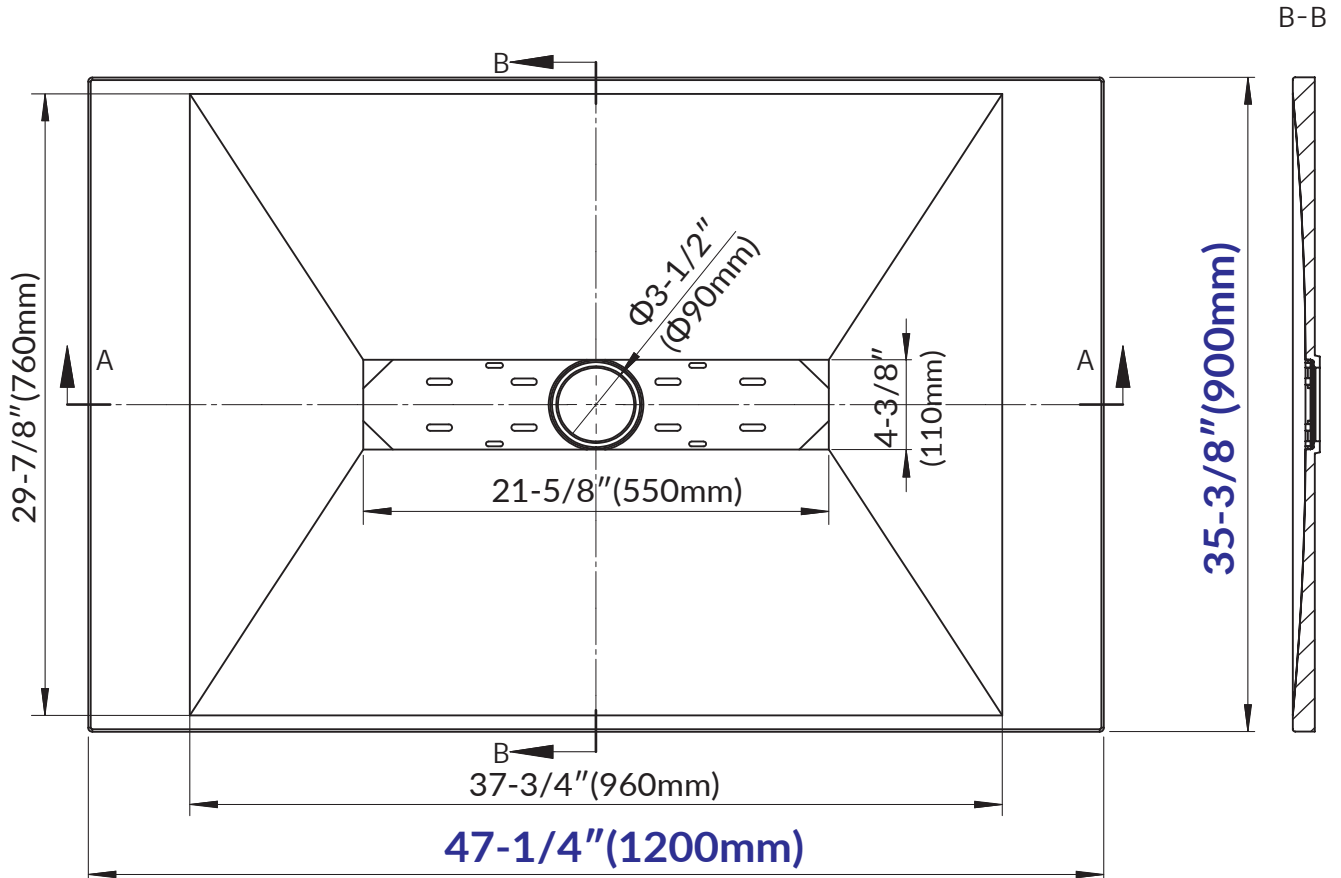

WOODBIDGE®

Solid Surface Shower Base

SCS-4836