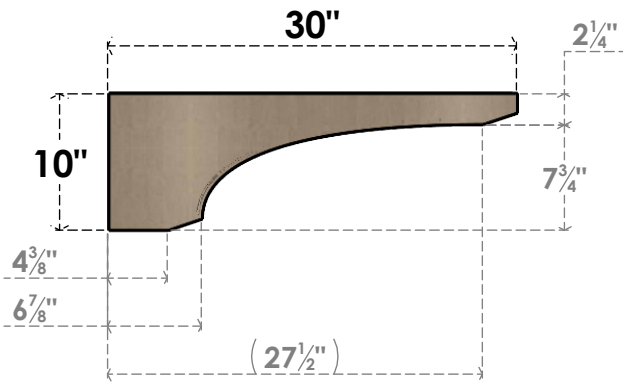

ITEM NUMBER: CORU05X30X10LGYRCPR

5"W X 30"D X 10"H SERIES 3 THIN LEGACY ROUGH CEDAR TIMBERTHANE
FAUX WOOD CORBEL, PRIMED

SIDE PROFILE

FRONT PROFILE

ISOMETRIC

EKENA MILLWORK
2300 WEST MAIN ST.
CLARKSVILLE, TX 75426
TOLL FREE: 866-607-0453
WWW.EKENAMILLWORK.COM

NOTES

1. INSTALLATION TO BE COMPLETED IN ACCORDANCE WITH MANUFACTURER'S SPECIFICATIONS.
2. DRAWING MAY NOT BE TO SCALE
3. THIS DRAWING IS INTENDED FOR DESIGN AND PLANNING PURPOSES ONLY.
4. ALL INFORMATION CONTAINED HEREIN WAS CURRENT AT THE TIME OF DEVELOPMENT BUT MUST BE REVIEWED AND APPROVED BY THE PRODUCT MANUFACTURER TO BE CONSIDERED ACCURATE.
5. TIMBERTHANE ARCHITECTURAL PRODUCTS ARE MADE FROM HIGH DENSITY URETHANE AND COME FACTORY PRIMED