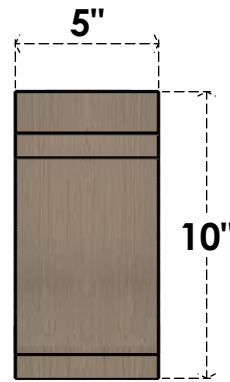

ITEM NUMBER: CORU05X30X10LGYRCPR

5"W X 30"D X 10"H SERIES 3 THIN LEGACY ROUGH CEDAR TIMBERTHANE
FAUX WOOD CORBEL, PRIMED

SIDE PROFILE

FRONT PROFILE

ISOMETRIC

EKENA MILLWORK
2300 WEST MAIN ST.
CLARKSVILLE, TX 75426
TOLL FREE: 866-607-0453
WWW.EKENAMILLWORK.COM