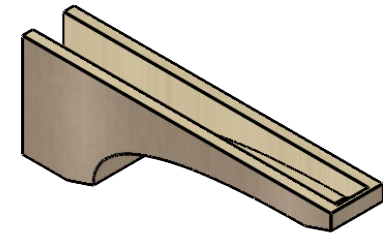

ITEM NUMBER: CORU05X30X10LGYRCPR

5"W X 30"D X 10"H SERIES 3 THIN LEGACY ROUGH CEDAR TIMBERTHANE
FAUX WOOD CORBEL, PRIMED

SIDE PROFILE

FRONT PROFILE

ISOMETRIC

EKENA MILLWORK
2300 WEST MAIN ST.
CLARKSVILLE, TX 75426
TOLL FREE: 866-607-0453
WWW.EKENAMILLWORK.COM