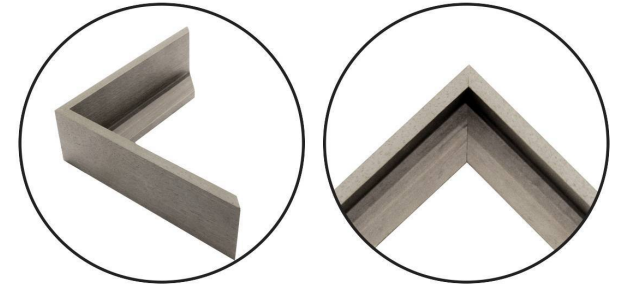

WENDOVER ART GROUP

ITEM NUMBER : **CK0650**

TITLE : **Deconstructed Deluge 1**

OUTWARD DIMENSION (W X H) : **41" x 61"**

FRAME (WIDTH X DEPTH) : **M1111 | 0.38" x 2.25"**

FRAME FINISH : **Float** Frame
Gray

DESCRIPTION :

Giclee on Canvas, Gallery Wrapped, Artist Enhanced