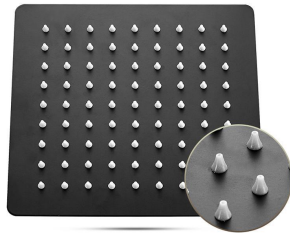

► Installation Dimension

► Product Features

1. Size 10 Inch Rain Shower Head with soft silicone nozzle, easy to clean.
2. Air-in technology offers consistent powerful rain shower, it simulates the natural rain and saves up at least 30% water.