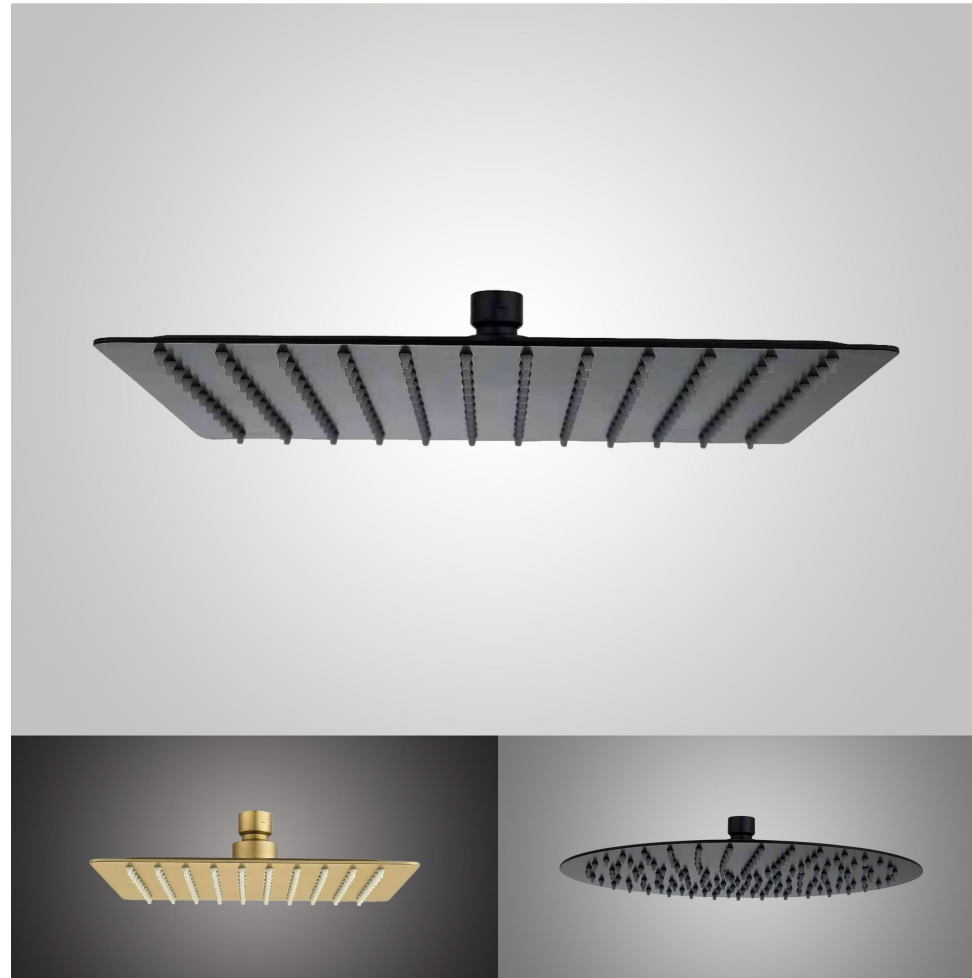

**AQUA
GALLERY**

User's Manual