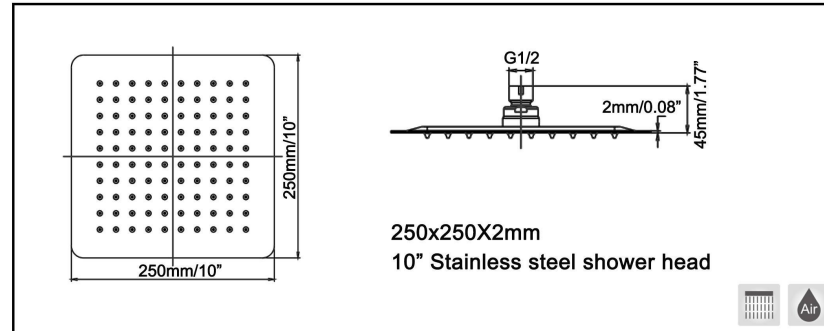

► Installation Dimension

► Product Features

1. Size 10 Inch Rain Shower Head with soft silicone nozzle, easy to clean.
2. Air-in technology offers consistent powerful rain shower, it simulates the natural rain and saves up at least 30% water.