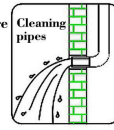

**AQUA
GALLERY**

User's Manual

INSTALLATION INSTRUCTIONS

This product has been inspected and debugged by the factory to the best condition. Please do not disassemble and assemble it yourself.

Before installing the faucet, please be sure to remove sundries and sludge from the water pipe to prevent sundries from blocking the faucet.

► Installation Dimension

► Product Features

1. Size 10 Inch Rain Shower Head with soft silicone nozzle, easy to clean.
2. Air-in technology offers consistent powerful rain shower, it simulates the natural rain and saves up at least 30% water.