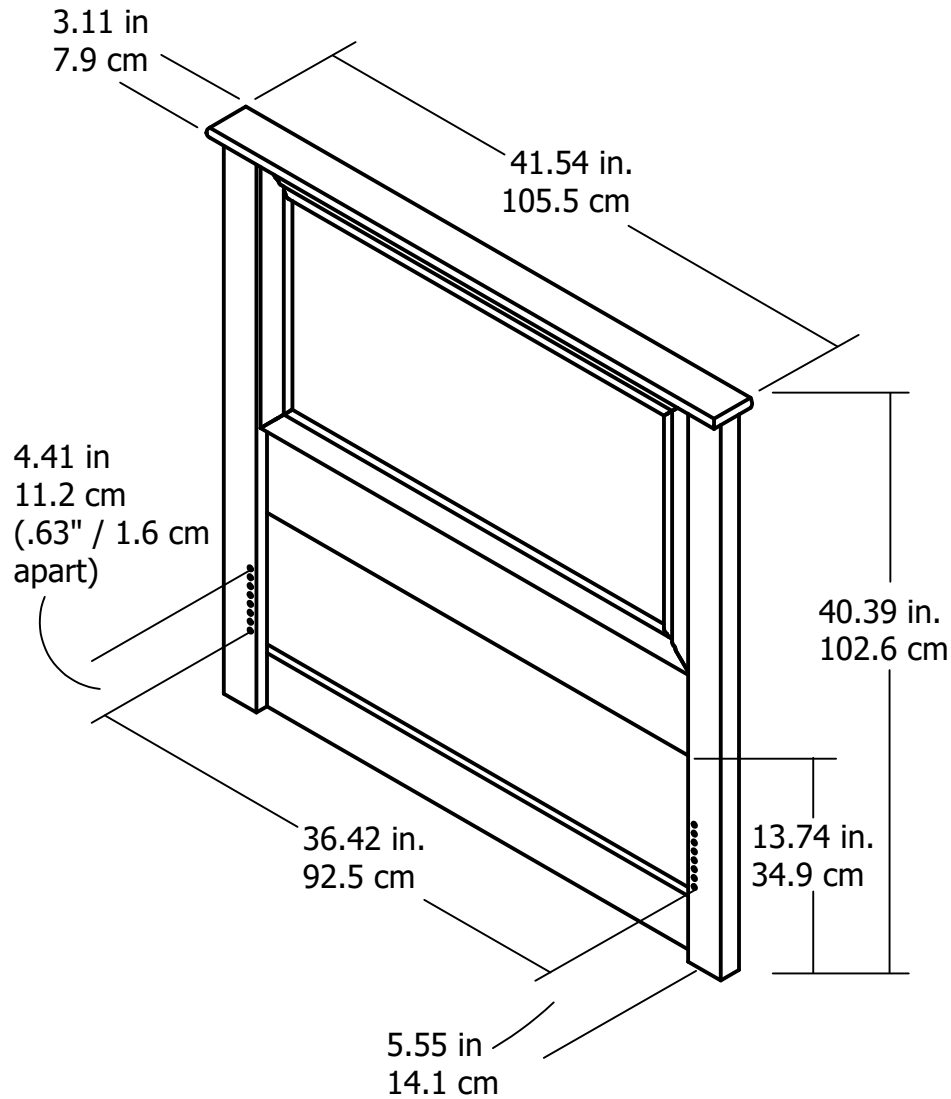

5320500EBL - Twin Headboard

Finish: Magnolia Oak with Ironwood top

Wood Breakdown: 95%

Overall Product Size:
41.54"W x 3.11"D x 40.39"H
105.5cm W x 7.9 D x 102.6cm H

Fits most twin size bed frames

Unit Weight: 28 lbs. (12.7 kg)