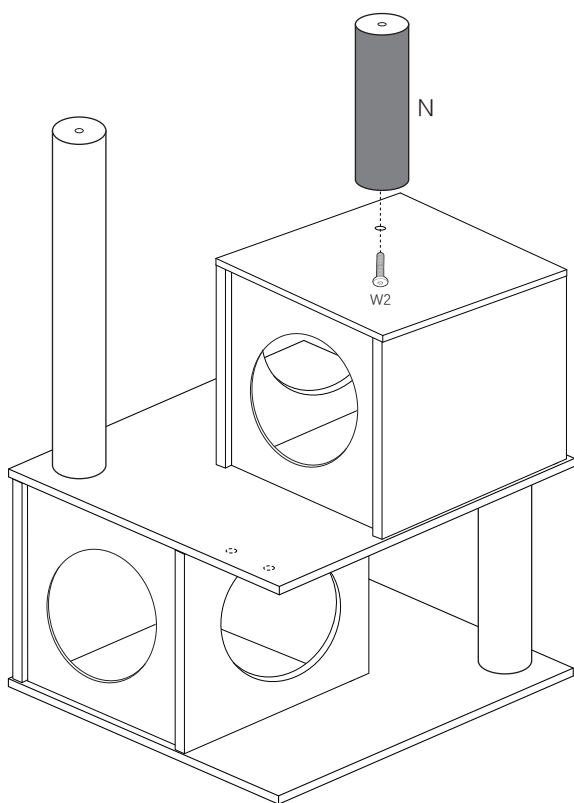

B 480*440*12mm(1pc)

C 298*298*12mm(1pc)

D 390*300*12mm(1pc)

Replaceable Dangle Toy

E 1pc+1pc

F 296*280*12mm(2pcs)

G 296*280*12mm(2pcs)

H 280*280mm(2pcs)

I 280*280mm(2pcs)

J 340*150*12mm(1pc)

K 1pc

L 2pcs

M 480mm(1pc)

N 188mm(1pc)

O 280mm(1pc)

P 1pc

Q 1pc

R 2pcs

S Φ 38mm(4pcs)

T 2pcs

- We are committed to delivering customer-driven products that live up to your high standards.
- We encourage you to write a review sharing your experiences with the product.

1

2

3

The holes are for the ladder

4

5

6

7