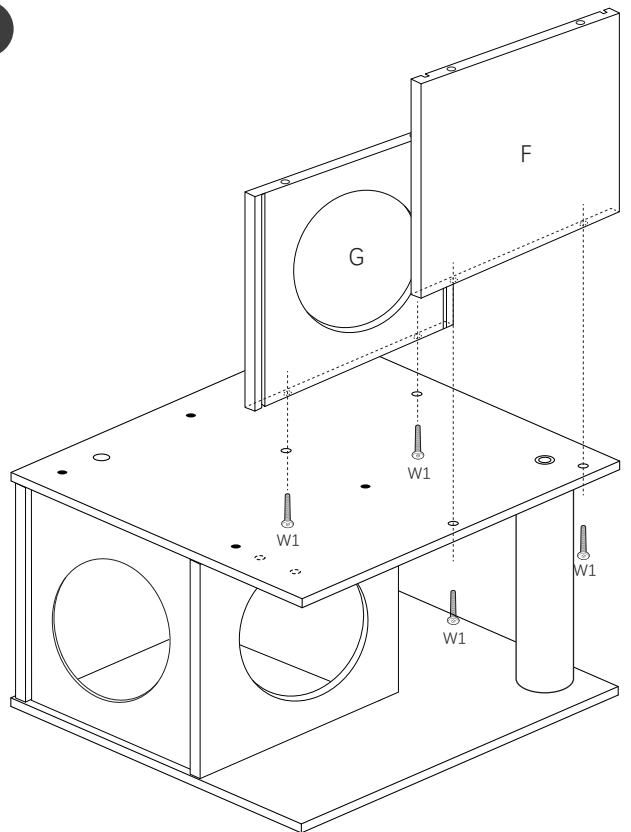

B 480*440*12mm(1pc)

C 298*298*12mm(1pc)

D 390*300*12mm(1pc)

Replaceable Dangle Toy

E 1pc+1pc

F 296*280*12mm(2pcs)

G 296*280*12mm(2pcs)

H 280*280mm(2pcs)

I 280*280mm(2pcs)

J 340*150*12mm(1pc)

K 1pc

L 2pcs

M 480mm(1pc)

N 188mm(1pc)

O 280mm(1pc)

P 1pc

Q 1pc

R 2pcs

S Φ 38mm(4pcs)

T 2pcs

- We are committed to delivering customer-driven products that live up to your high standards.
- We encourage you to write a review sharing your experiences with the product.

1

2

3

The holes are for the ladder

4

5

6

7