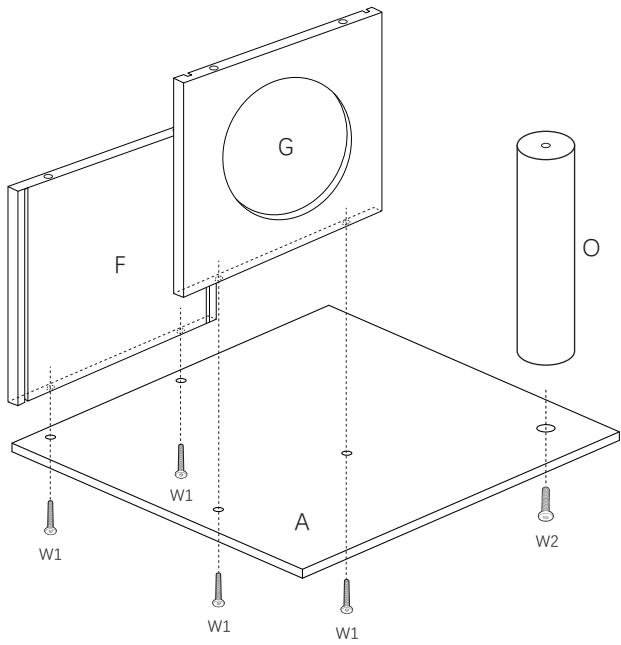

B 480*440*12mm(1pc)

C 298*298*12mm(1pc)

D 390*300*12mm(1pc)

Replaceable Dangle Toy

E 1pc+1pc

F 296*280*12mm(2pcs)

G 296*280*12mm(2pcs)

H 280*280mm(2pcs)

I 280*280mm(2pcs)

J 340*150*12mm(1pc)

K 1pc

L 2pcs

M 480mm(1pc)

N 188mm(1pc)

O 280mm(1pc)

P 1pc

Q 1pc

R 2pcs

S Φ 38mm(4pcs)

T 2pcs

- We are committed to delivering customer-driven products that live up to your high standards.
- We encourage you to write a review sharing your experiences with the product.

1

2

3

The holes are for the ladder

4

5

6

7