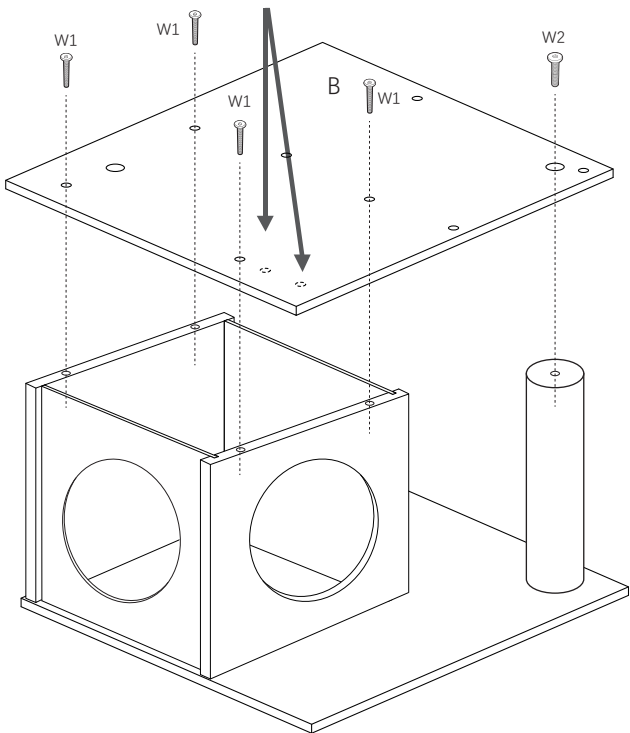

B 480*440*12mm(1pc)

C 298*298*12mm(1pc)

D 390*300*12mm(1pc)

Replaceable Dangle Toy

E 1pc+1pc

F 296*280*12mm(2pcs)

G 296*280*12mm(2pcs)

H 280*280mm(2pcs)

I 280*280mm(2pcs)

J 340*150*12mm(1pc)

K 1pc

L 2pcs

M 480mm(1pc)

N 188mm(1pc)

O 280mm(1pc)

P 1pc

1

2

3

The holes are for the ladder

4

5

6

7