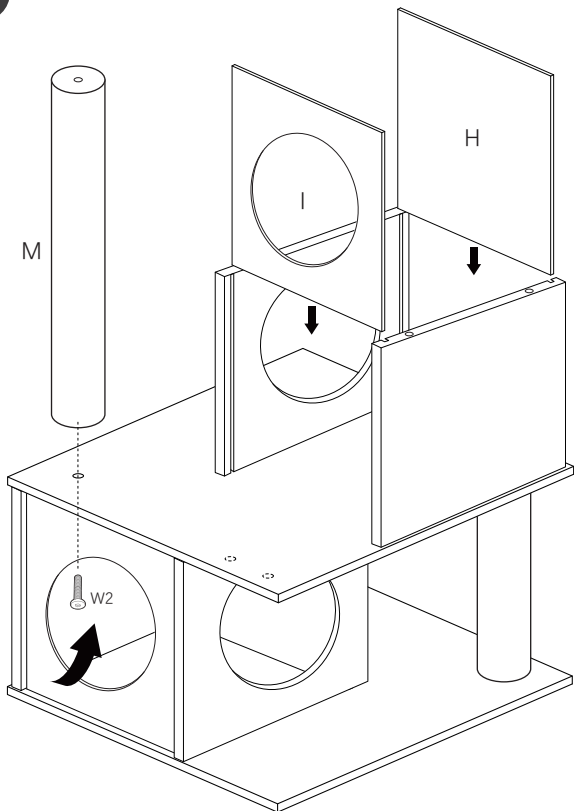

B 480*440*12mm(1pc)

C 298*298*12mm(1pc)

D 390*300*12mm(1pc)

Replaceable Dangle Toy

E 1pc+1pc

F 296*280*12mm(2pcs)

G 296*280*12mm(2pcs)

H 280*280mm(2pcs)

I 280*280mm(2pcs)

J 340*150*12mm(1pc)

K 1pc

L 2pcs

M 480mm(1pc)

N 188mm(1pc)

O 280mm(1pc)

P 1pc

Q 1pc

R 2pcs

S Φ 38mm(4pcs)

T 2pcs

- We are committed to delivering customer-driven products that live up to your high standards.
- We encourage you to write a review sharing your experiences with the product.

1

2

3

The holes are for the ladder

4

5

6

7