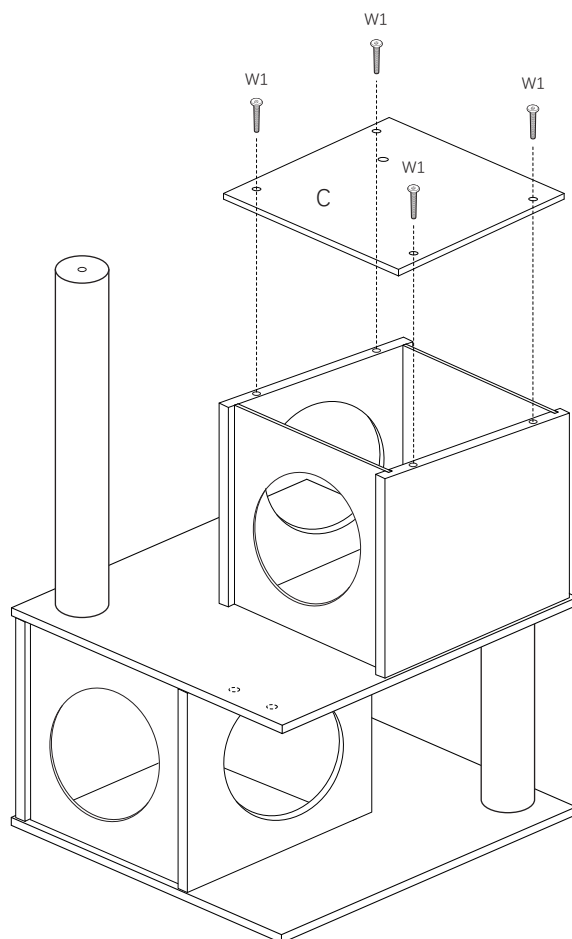

B 480*440*12mm(1pc)

C 298*298*12mm(1pc)

D 390*300*12mm(1pc)

Replaceable Dangle Toy

E 1pc+1pc

F 296*280*12mm(2pcs)

G 296*280*12mm(2pcs)

H 280*280mm(2pcs)

I 280*280mm(2pcs)

J 340*150*12mm(1pc)

K 1pc

L 2pcs

M 480mm(1pc)

N 188mm(1pc)

O 280mm(1pc)

P 1pc

Q 1pc

R 2pcs

S Φ 38mm(4pcs)

T 2pcs

- We are committed to delivering customer-driven products that live up to your high standards.
- We encourage you to write a review sharing your experiences with the product.

1

2

3

The holes are for the ladder

4

5

6

7