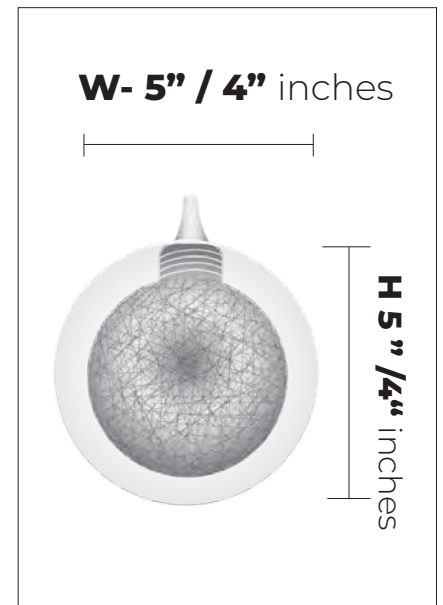

# GALILEE *Lighting*

26" inches

## **REFLECTION TWIGS**

CXYT1028

24 LIGHTS

144" Height

### **Specs**

26" Square Canopy

PENDANT QTY	SIZE	COLORS
12	5"	Clear Silver Clear Amber
12	4"	Clear Silver Clear Amber

### **Specs**

26" Square Canopy

PENDANT QTY	SIZE	COLORS
12	5"	Clear Silver Clear Amber
12	4"	Clear Silver Clear Amber

**Bulbs**  
LED - G9 - Dimmable