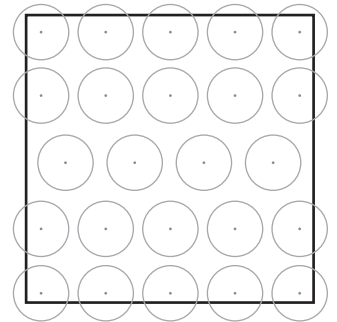

GALILEE *Lighting*

REFLECTION TWIGS

CXYT1028

24 LIGHTS

96" Height

Specs

26" Square Canopy

PENDANT QTY	SIZE	COLORS
12	5"	Clear Silver Clear Amber
12	4"	Clear Silver Clear Amber