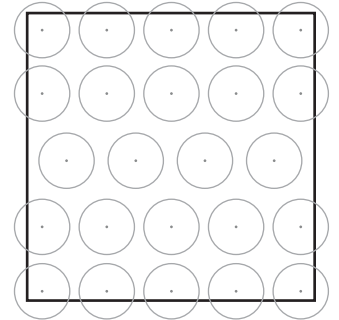

GALILEE *Lighting*

REFLECTION TWIGS

CXYT1028

24 LIGHTS

120" Height

Specs

26" Square Canopy

PENDANT QTY	SIZE	COLORS
12	5"	Clear Silver Clear Amber
12	4"	Clear Silver Clear Amber