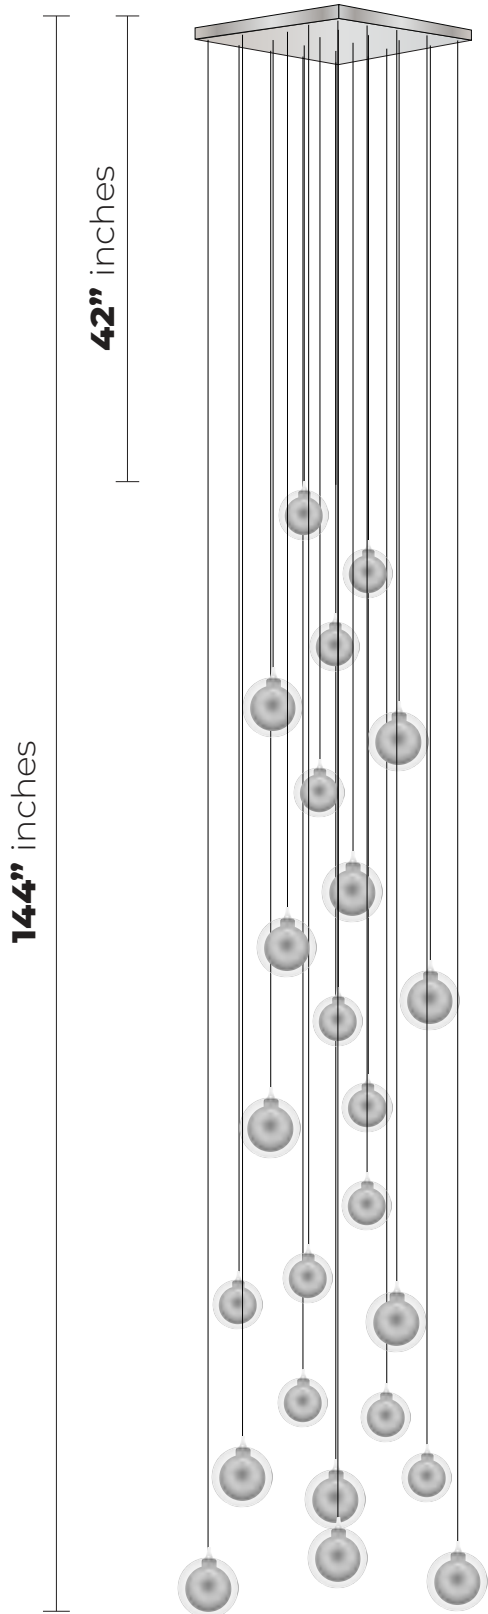

# GALILEE *Lighting*

26" inches

## **REFLECTION TWIGS**

CXYT1028

24 LIGHTS

144" Height

### **Specs**

26" Square Canopy

PENDANT QTY	SIZE	COLORS
12	5"	Clear Silver Clear Amber
12	4"	Clear Silver Clear Amber

### **Specs**

26" Square Canopy

PENDANT QTY	SIZE	COLORS
12	5"	Clear Silver Clear Amber
12	4"	Clear Silver Clear Amber

**Bulbs**  
LED - G9 - Dimmable