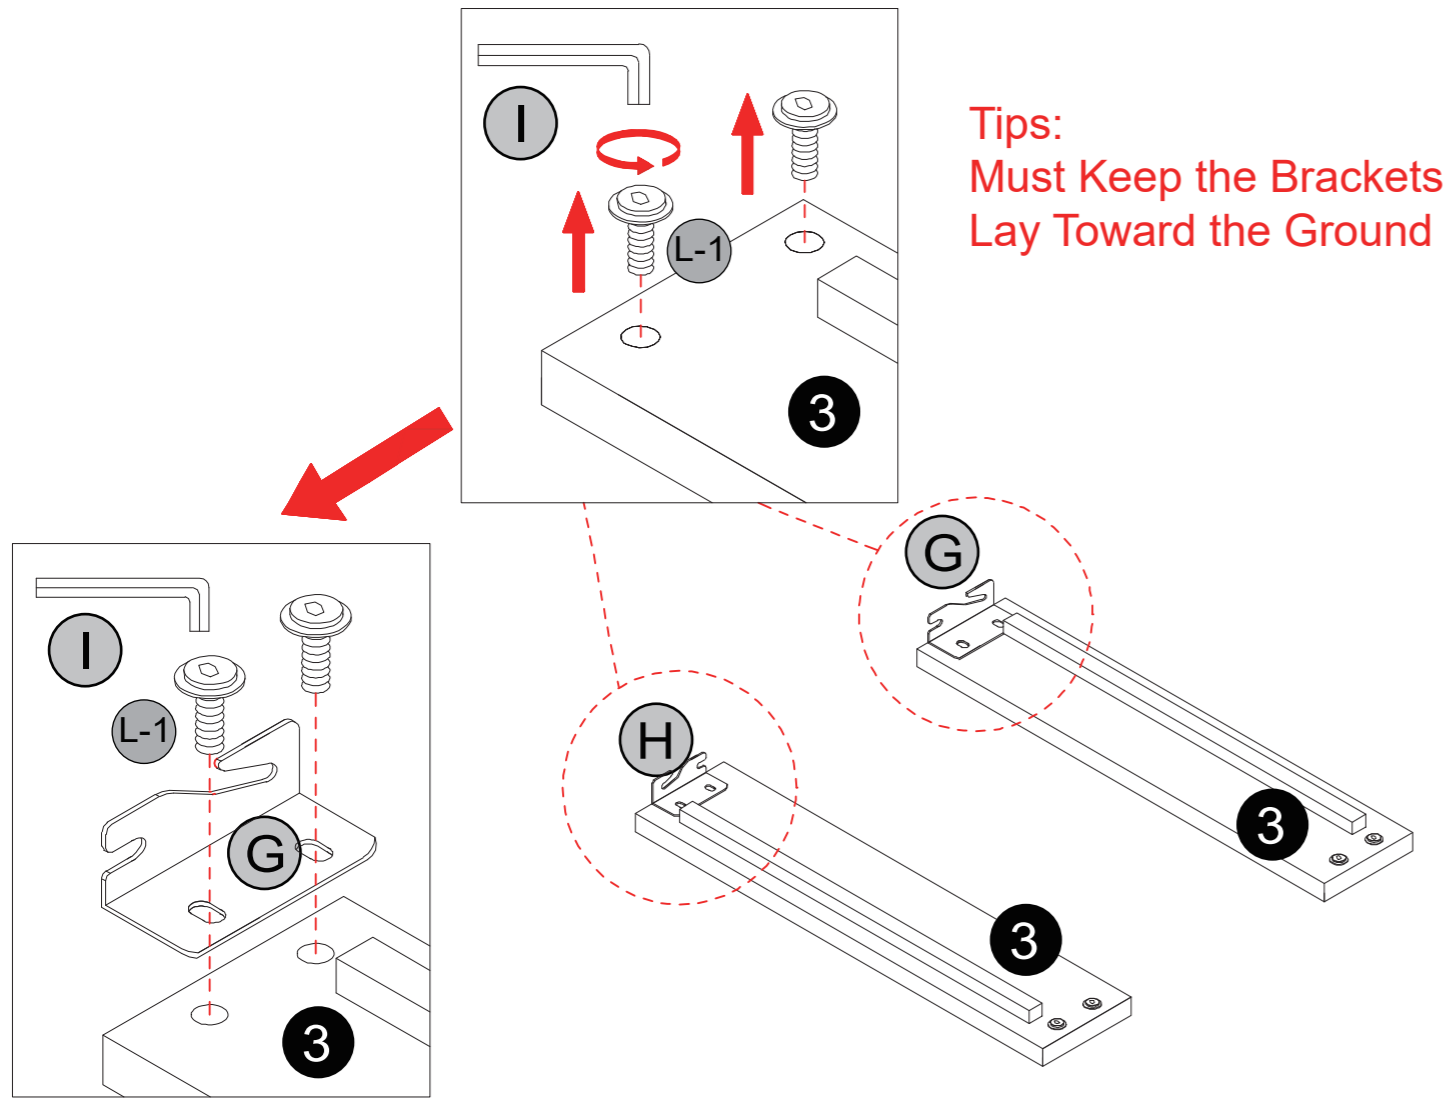

Step 5

Step 4

A-1x4

1x1

Components

1		1	5		1	9		1
	TWIN:108*57*7.8cm			TWIN:84.7*2.5*2.5cm			TWIN:32.4*2.5*2.5cm	
	FULL:146*57*7.8cm			FULL:84.7*2.5*2.5cm			FULL:32.4*2.5*2.5cm	
	QUEEN:162*57*7.8cm			QUEEN:90.9*2.5*2.5cm			QUEEN:32.4*2.5*2.5cm	
2		1	6		1	10		1
	TWIN:100*19.2*2.5cm			TWIN:98.9*2.5*2.5cm			TWIN:95*2.4*1.2cm	
	FULL:138*19.2*2.5cm			FULL:98.9*2.5*2.5cm			FULL:133*2.4*1.2cm	
	QUEEN:153.5*19.2*2.5cm			QUEEN:105.6*2.5*2.5cm			QUEEN:148.5*2.4*1.2cm	
3		4	7		2	11		1
	TWIN:96*15.2*2.5cm			TWIN:34.6*7.5*4.3cm			TWIN:95*5.2*1.2cm	
	FULL:96*15.2*2.5cm			FULL:34.6*7.5*4.3cm			FULL:133*5.2*1.2cm	
	QUEEN:102*15.2*2.5cm			QUEEN:34.6*7.5*4.3cm			QUEEN:148.5*5.2*1.2cm	
4		2	8		3	12		1
	TWIN:83*7*2.5cm			TWIN:32.4*2.5*2.5cm			TWIN:95*5.2*1.2cm	
	FULL:83*7*2.5cm			FULL:32.4*2.5*2.5cm			FULL:133*5.2*1.2cm	
	QUEEN:83*7*2.5cm			QUEEN:32.4*2.5*2.5cm			QUEEN:148.5*5.2*1.2cm	

A	 Bolt M8 x 25	2	A-1	 Preinstalled on components Bolt M8 x 25	4
B	 Bolt M8 x 45	4	C	 Bolt M8 x 45	5
D	 Spacer	4	E	 Angle iron	2
F	 Foot	2	G	 Angle iron (Left)	1
H	 Angle iron (Right)	1	I	 Allen Key M5	1
J	 Screw M4 x 25	2	L-1	 Preinstalled on components Bolt M8 x 18	22

Step 3

 L-1 x 8
  1 x 1

Step 2

- L-1 x 4
- Gx1
- Hx1
- Ix1

Step 1

- Bx4
- Dx4
- Ix1

Fits a 12 inch thick mattress when attach screws to these holes

Fits a 10 inch thick mattress when attach screws to these holes

Fits a 8 inch thick mattress when attach screws to these holes

Fits a 6 inch thick mattress when attach screws to these holes

Fits a 4 inch thick mattress when attach screws to these holes