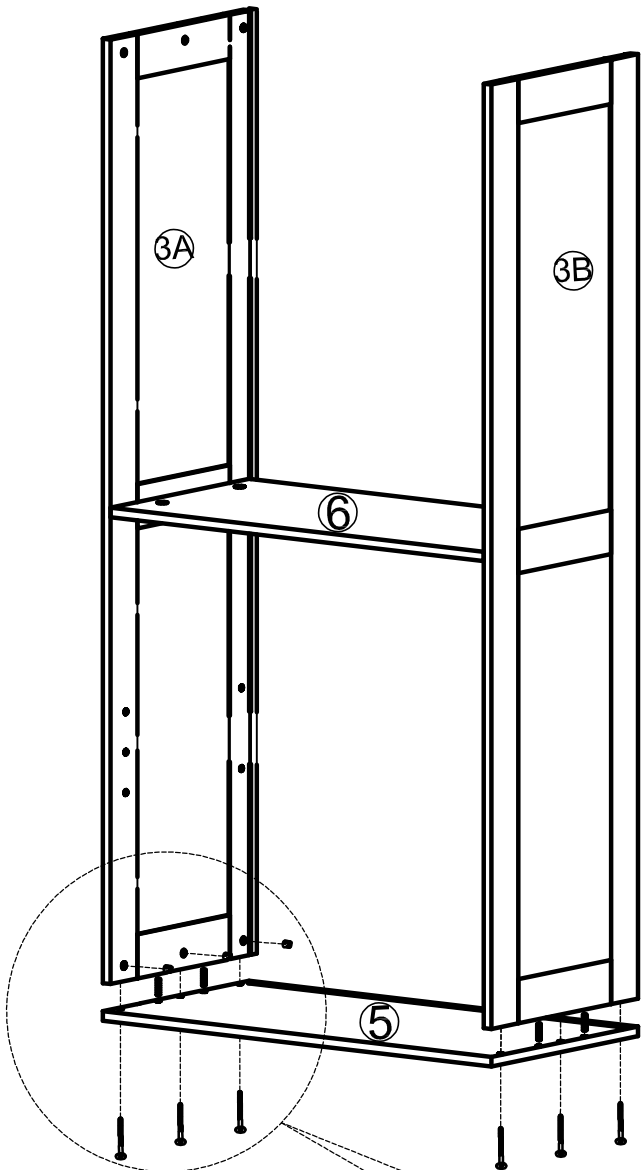

STEP 2: Following below illustration:

E 	C 	B
6pcs	4pcs	6pcs