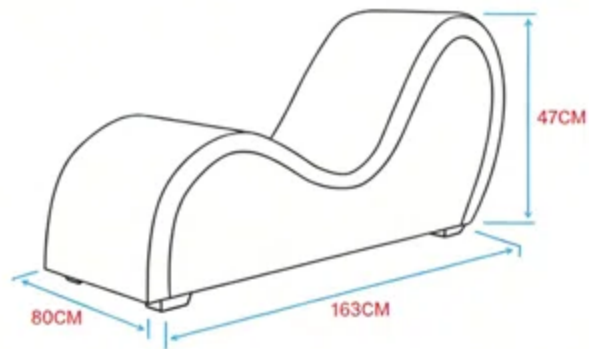

**SOFT YET FIRM**

high-density foam core,  
PU leather, solid wood frame

**VERSATILE & MODERN DESIGN**

acceptacle asrptatilitr and  
ancnatanice tonatit' auous ml  
acceptability and storage

**only leg assembly needed**

**5 CURVED SPACES  
AND CONCAVE**

hump and corve  
measunce

**DIMENSIONS**

80x47x163cm, weight  
25kg, max load 175kg