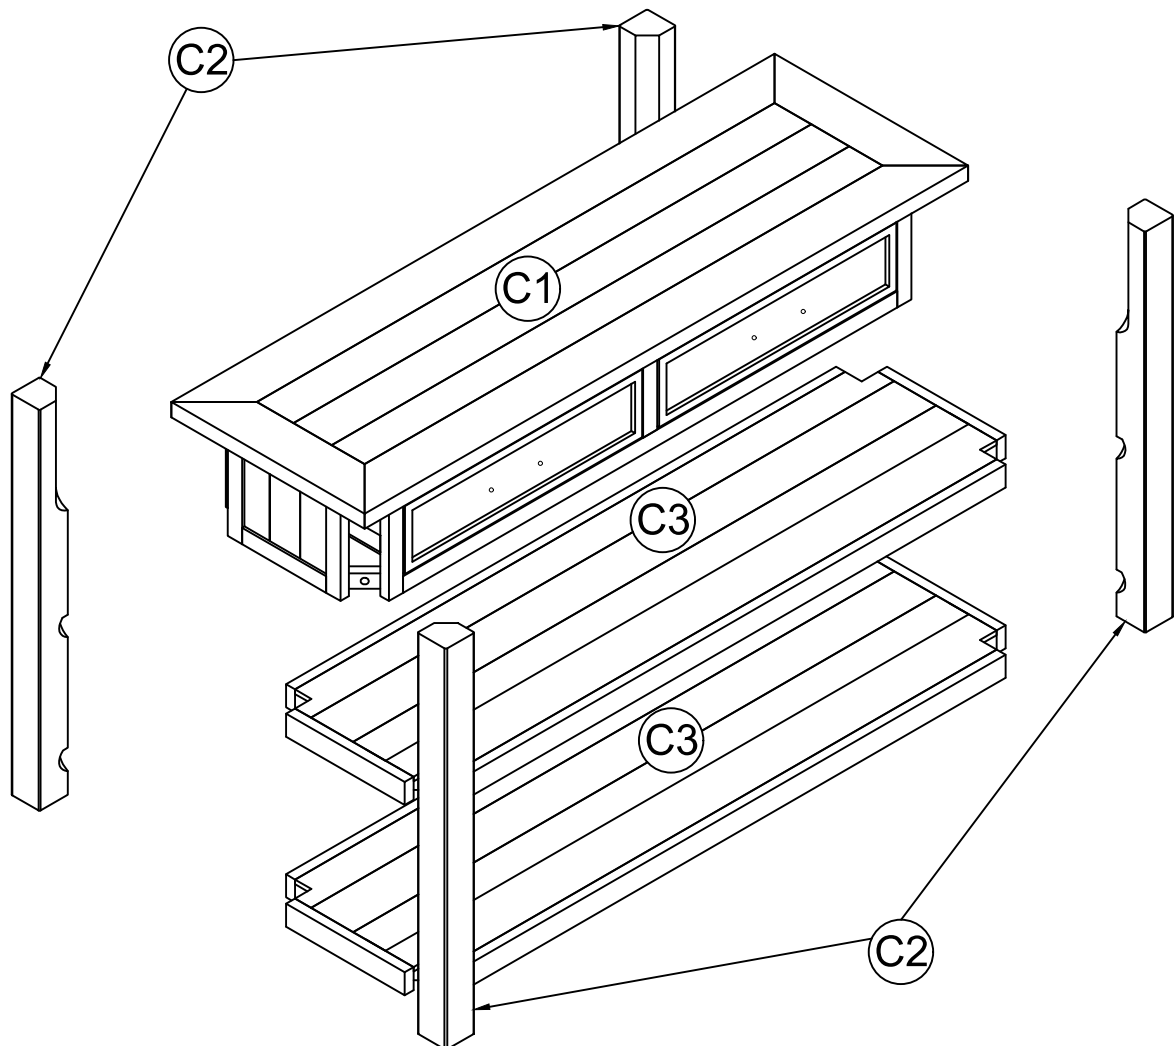

# Assembly Instructions

**Sofa Table White Stain / Grey Top**

**Sofa Table Reclaimed Natural**

**Sofa Table White Stain**

**Product Issues? Please Call Us Before Contacting Your Retailer.  
We can help with Assembly Issues, Part Requests, Damages, & All  
Other Product Related Questions**

20 min

Two People Required

Phillips Head

<p>A</p>  <p>Ø6x60 (mm) : 16pcs</p>	<p>B</p>  <p>Ø4 : 1 pc</p>
--	---

**ANTI-TIP SET**

1

Please lay all components on smooth flat surface to prevent scratches

2

A x 8

B x 1

3

A x 4

B x 1

4

A x 4

B x 1