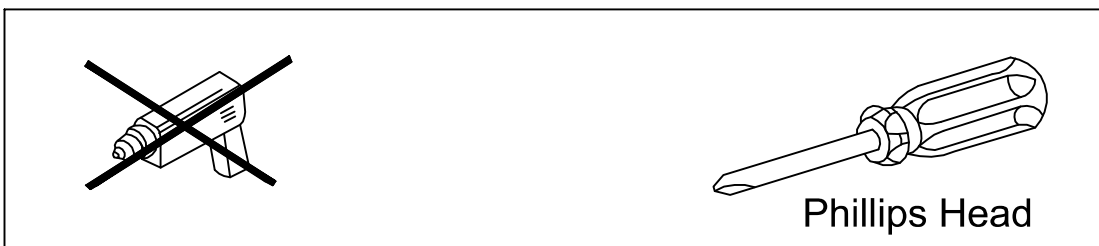

# Assembly Instructions

**Sofa Table White Stain / Grey Top**

**Sofa Table Reclaimed Natural**

**Sofa Table White Stain**

**Product Issues? Please Call Us Before Contacting Your Retailer.  
We can help with Assembly Issues, Part Requests, Damages, & All  
Other Product Related Questions**

20 min

Two People Required

Phillips Head

<p>A</p>  <p>Ø6x60 (mm) : 16pcs</p>	<p>B</p>  <p>Ø4 : 1 pc</p>
--	---

**ANTI-TIP SET**

1

Please lay all components on smooth flat surface to prevent scratches

2