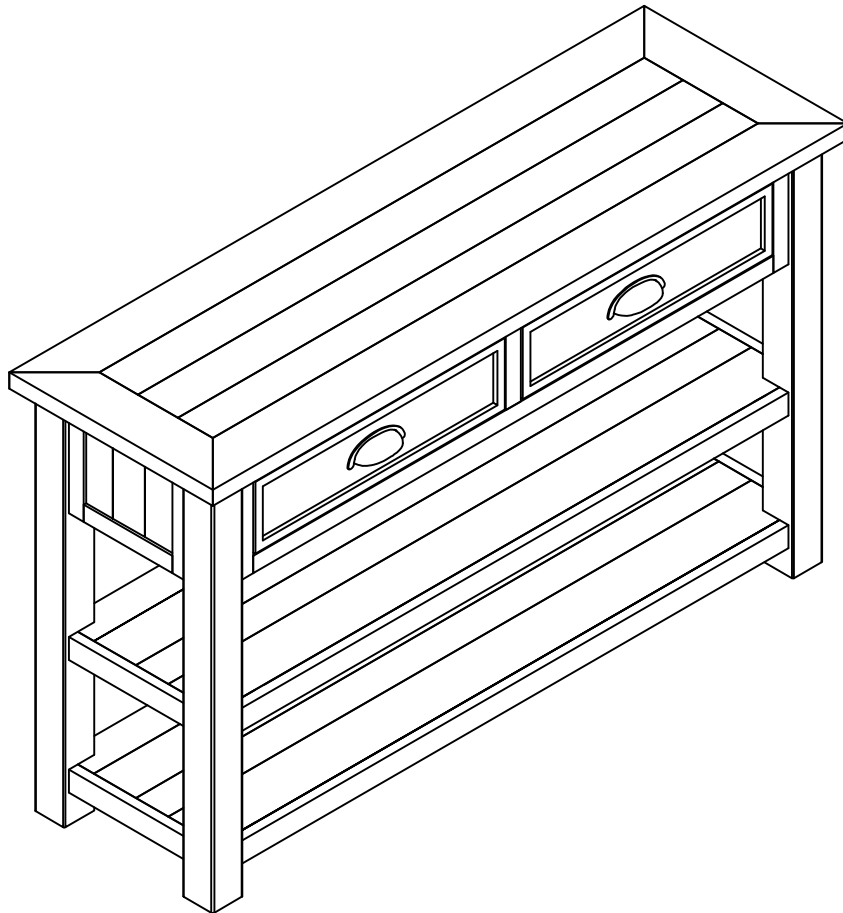

# Assembly Instructions

**Sofa Table White Stain / Grey Top**

**Sofa Table Reclaimed Natural**

**Sofa Table White Stain**

**Product Issues? Please Call Us Before Contacting Your Retailer.  
We can help with Assembly Issues, Part Requests, Damages, & All  
Other Product Related Questions**

20 min

Two People Required

Phillips Head

<p>A</p>  <p>Ø6x60 (mm) : 16pcs</p>	<p>B</p>  <p>Ø4 : 1 pc</p>
--	---

**ANTI-TIP SET**

1

Please lay all components on smooth flat surface to prevent scratches

2