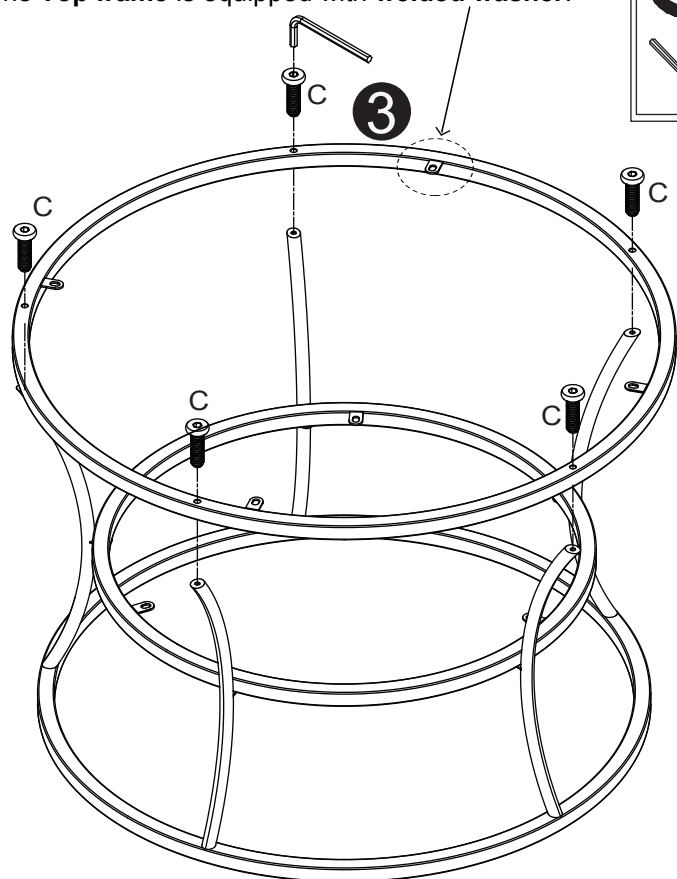

PART LIST

					
1 x1PC	2 x1PC	3 x1PC	4 x1PC	5 x1PC	6 x5PCS

HARDWARE

			
M6*32mm Ax5PCS	M6*15mm Bx12PCS	M6*25mm Cx5PCS	Allen Key Dx1PC

Noted:

1. It is recommended that this item should be assembled by two adults.
 2. Assemble this item on a soft surface, such as cardboard or carpet, to protect finish.
- For product assistance and warranty information, please contact O&K Furniture before return this product.

NOTED Pls do not tighten all bolts until the products is assembled completely.

Step 1:

The bottom frame is equipped with adjustable feet. Please pay attention to the distinction.

Step 2:

Ax5PCS

Bx5PCS

Step 3:

The Top frame is equipped with welded washer.

Step 4: Finally tighten all the connections with Allen Key(D).

Bottom frame

Cx5PCS

NOTED Pls do not tighten all bolts until the products is assembled completely.