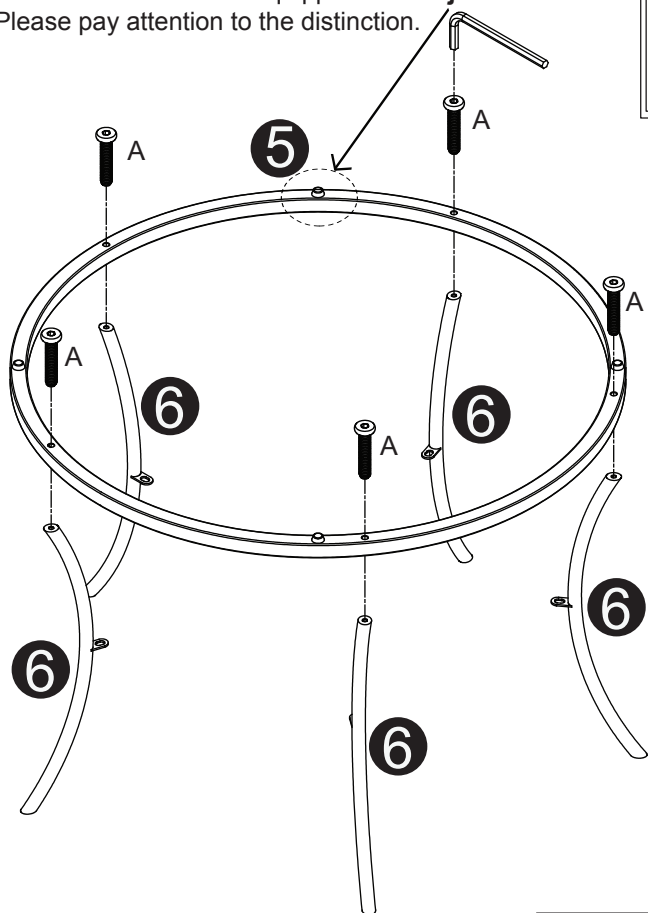

PART LIST

					
1 x1PC	2 x1PC	3 x1PC	4 x1PC	5 x1PC	6 x5PCS

HARDWARE

			
M6*32mm Ax5PCS	M6*15mm Bx12PCS	M6*25mm Cx5PCS	Allen Key Dx1PC

Noted:

1. It is recommended that this item should be assembled by two adults.
 2. Assemble this item on a soft surface, such as cardboard or carpet, to protect finish.
- For product assistance and warranty information, please contact O&K Furniture before return this product.

NOTED Pls do not tighten all bolts until the products is assembled completely.

Step 1:

The bottom frame is equipped with adjustable feet. Please pay attention to the distinction.

Step 2:

Ax5PCS

Bx5PCS

Step 3:

The Top frame is equipped with welded washer.

Step 4: Finally tighten all the connections with Allen Key(D).

Bottom frame

Cx5PCS

NOTED Pls do not tighten all bolts until the products is assembled completely.