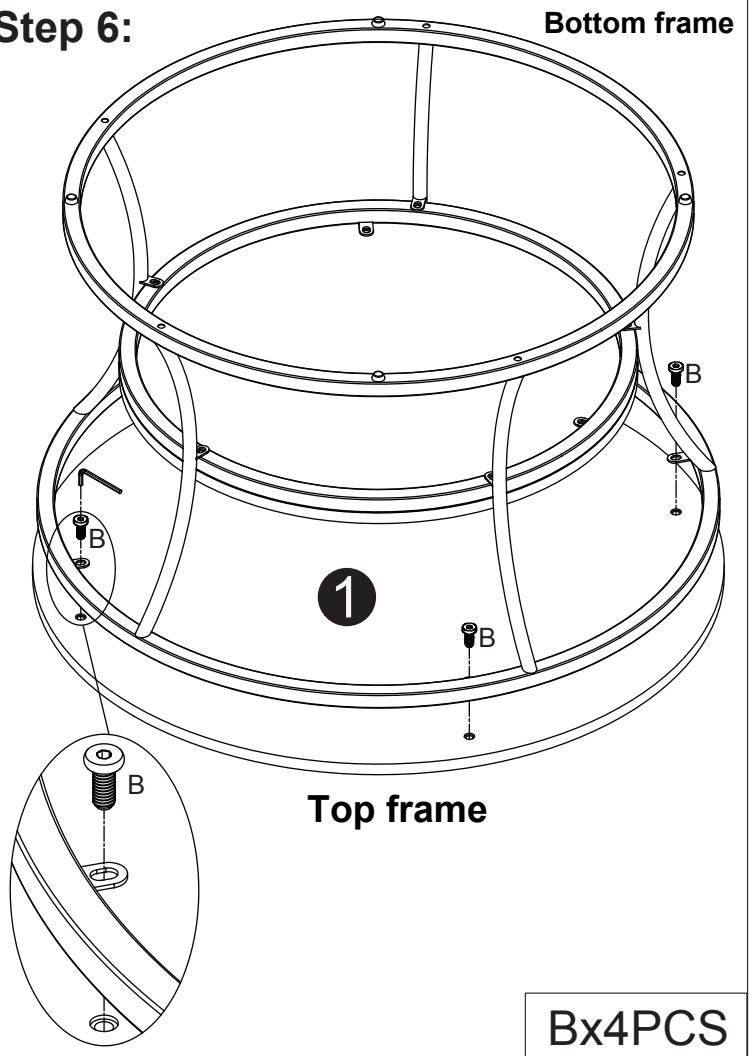

NOTED Pls do not tighten all bolts until the products is assembled completely.

Step 5:

Step 6:

Step 7: