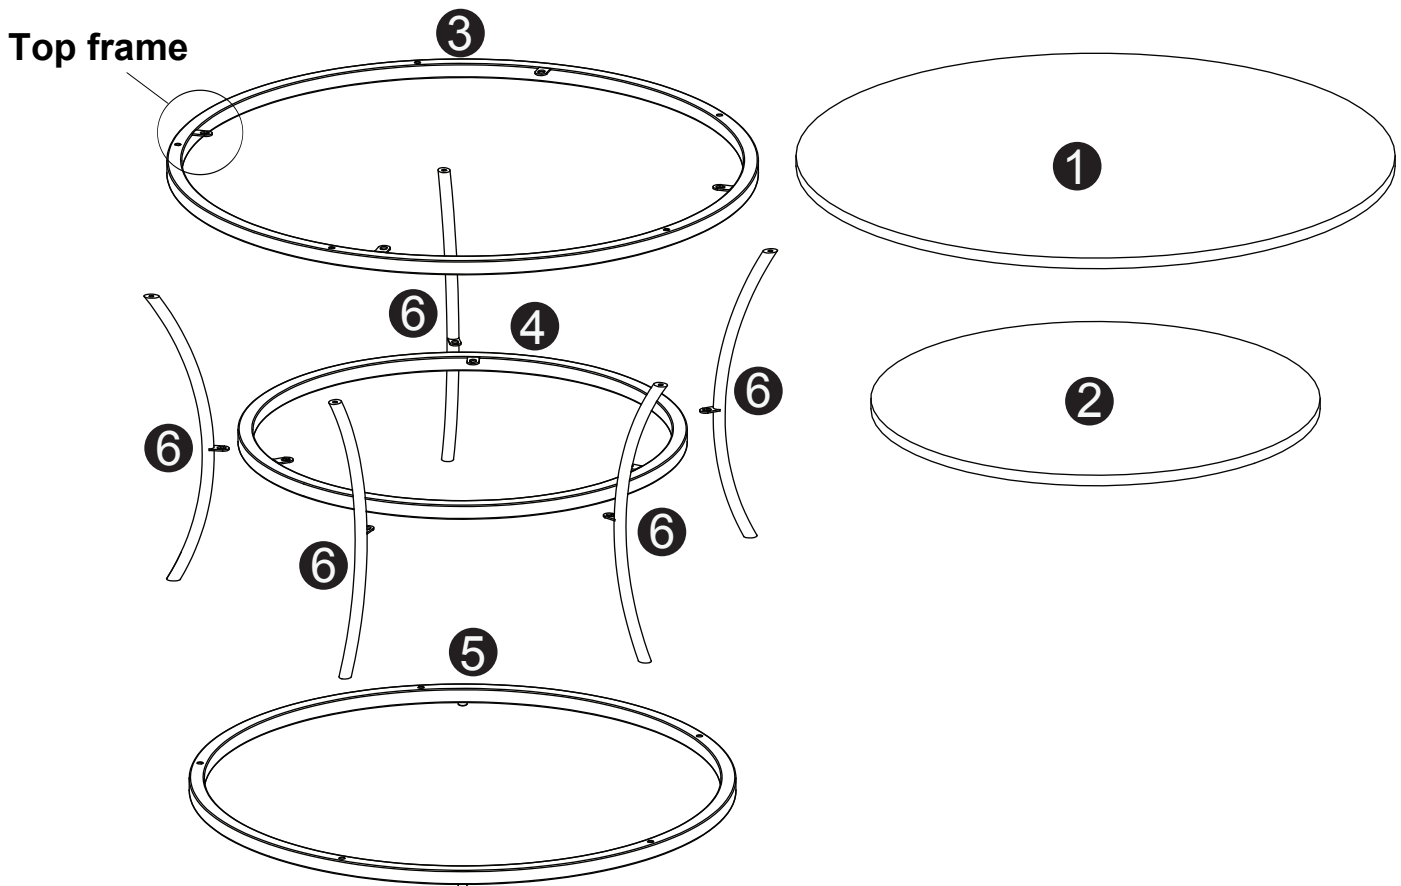

ASSEMBLY INSTRUCTION COFFEE TABLE

1. Extra Screws of A/B/C are provided in case of any screws missing in the boxes.
2. Please take the time to identify and count all parts as well as the hardware to this product.

PART LIST

					
1 x1PC	2 x1PC	3 x1PC	4 x1PC	5 x1PC	6 x5PCS

HARDWARE

			
M6*32mm Ax5PCS	M6*15mm Bx12PCS	M6*25mm Cx5PCS	Allen Key Dx1PC

Noted:

1. It is recommended that this item should be assembled by two adults.
 2. Assemble this item on a soft surface, such as cardboard or carpet, to protect finish.
- For product assistance and warranty information, please contact O&K Furniture before return this product.

NOTED Pls do not tighten all bolts until the products is assembled completely.

Step 1:

The bottom frame is equipped with adjustable feet. Please pay attention to the distinction.

Step 2:

Ax5PCS

Bx5PCS

Step 3:

The Top frame is equipped with welded washer.

Step 4: Finally tighten all the connections with Allen Key(D).

Bottom frame

Cx5PCS

NOTED Pls do not tighten all bolts until the products is assembled completely.