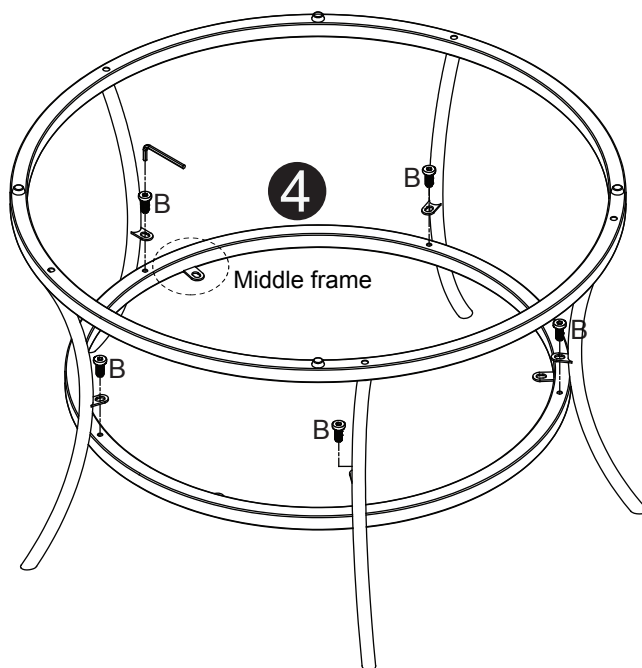

PART LIST

					
1 x1PC	2 x1PC	3 x1PC	4 x1PC	5 x1PC	6 x5PCS

HARDWARE

			
M6*32mm Ax5PCS	M6*15mm Bx12PCS	M6*25mm Cx5PCS	Allen Key Dx1PC

Noted:

1. It is recommended that this item should be assembled by two adults.
 2. Assemble this item on a soft surface, such as cardboard or carpet, to protect finish.
- For product assistance and warranty information, please contact O&K Furniture before return this product.

NOTED Pls do not tighten all bolts until the products is assembled completely.

Step 1:

The bottom frame is equipped with adjustable feet. Please pay attention to the distinction.

Step 2:

Ax5PCS

Bx5PCS

Step 3:

The Top frame is equipped with welded washer.

Step 4: Finally tighten all the connections with Allen Key(D).

Bottom frame

Cx5PCS

NOTED Pls do not tighten all bolts until the products is assembled completely.