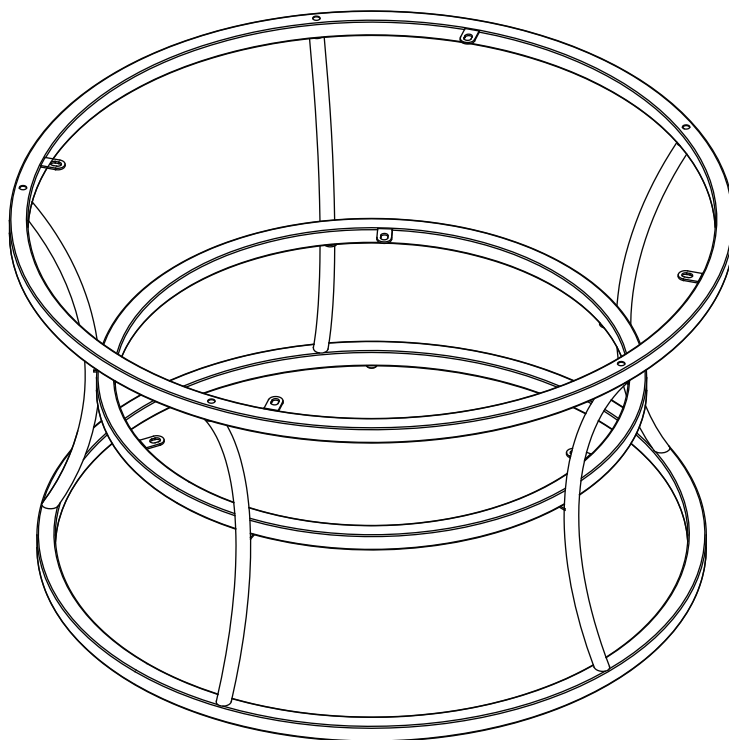

Step 4: Finally tighten all the connections with Allen Key(D).