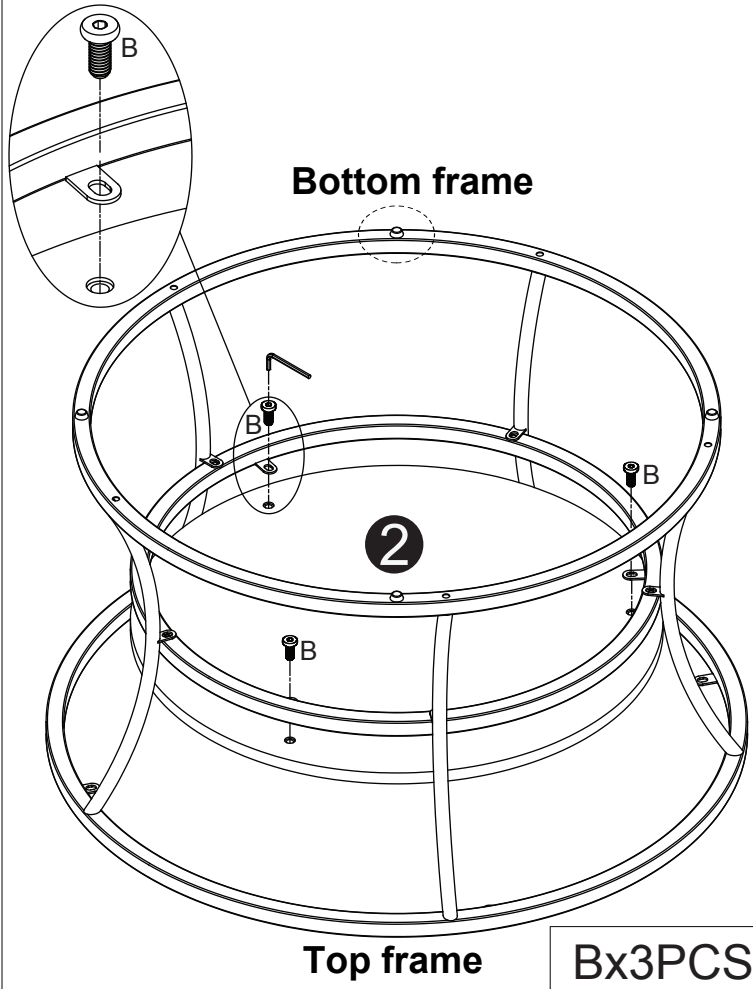

NOTED Pls do not tighten all bolts until the products is assembled completely.

Step 5: