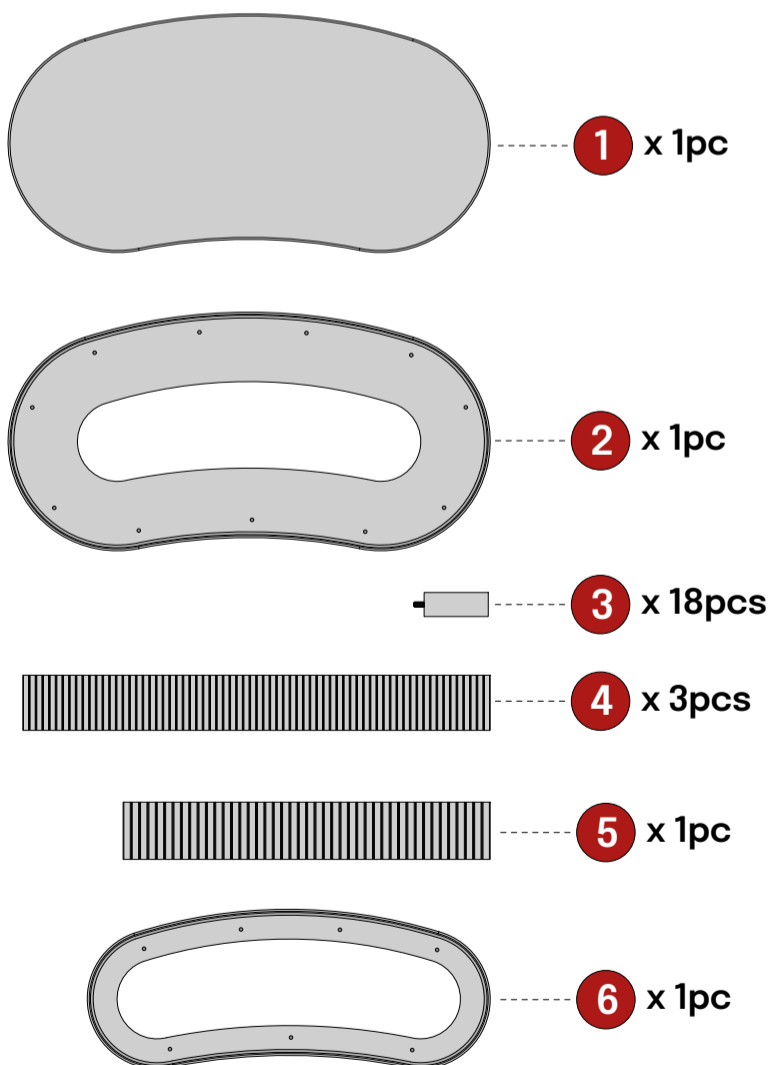

# ASSEMBLY INSTRUCTION

COFFEE TABLE

TEAM ASSEMBLY RECOMMENDED

## Components

### HARDWARE LIST

|          |   |              |    |
|----------|---|--------------|----|
| <b>A</b> |  | SCREW M7X40  | 18 |
| <b>B</b> |  | ALLEN KEY M4 | 1  |

Thank you for choosing . We are committed to providing high-quality products that are designed to withstand heavy daily use by the most demanding users. When you purchase our products, you can be assured that you are receiving authentic products that meet our rigorous standards.

1

2

3

4

5