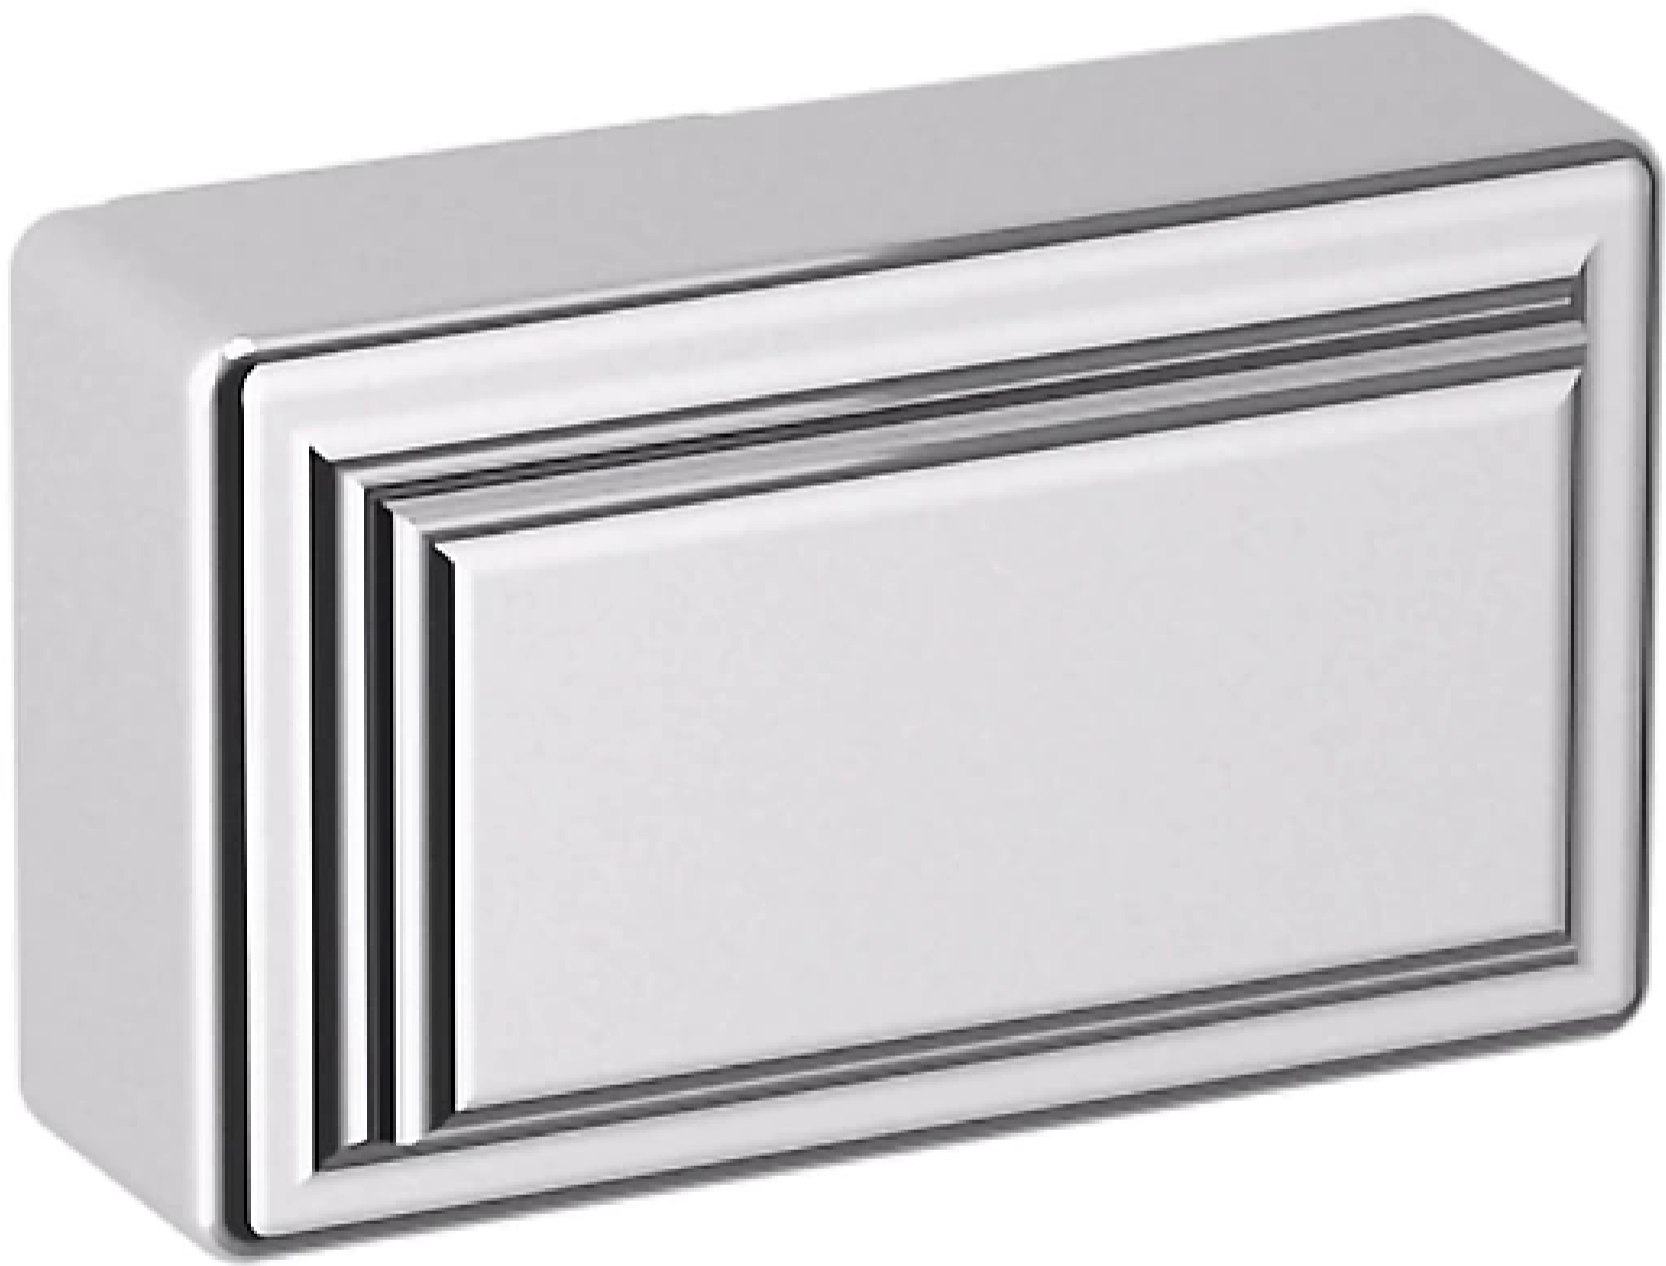

4425 RECTANGLE RAISED KNOB

SPECIFICATIONS

STYLE	Traditional
CABINET KNOB DIAMETER	1.5
PROJECTION	1.1

4425 RECTANGLE RAISED KNOB

ESTATE PORTFOLIO

Model Number:
4425.260.BIN

Key Features

- ✓ This family is available in a knob, and 4", 6", 12", and 18" Pull
- ✓ Solid brass construction, feeling the difference in quality in every piece of cabinet hardware.
- ✓ Polished Chrome is plated to create a mirror smooth finish which adds authenticity to modern designs.
- ✓ Mounting Hardware included

FINISHES OPTIONS

Satin Nickel - 150, US15

Lifetime (PVD) Polished Nickel - 055

Polished Chrome - 260

Lifetime (PVD) Polished Brass - 003

Lifetime (PVD) Satin Brass - 044

Satin Black - 190

Venetian Bronze - 112, 11P

Non-lacquered Brass - 031

all measurements in inches

SPECIFICATIONS

STYLE	Traditional
CABINET KNOB DIAMETER	1.5
PROJECTION	1.1