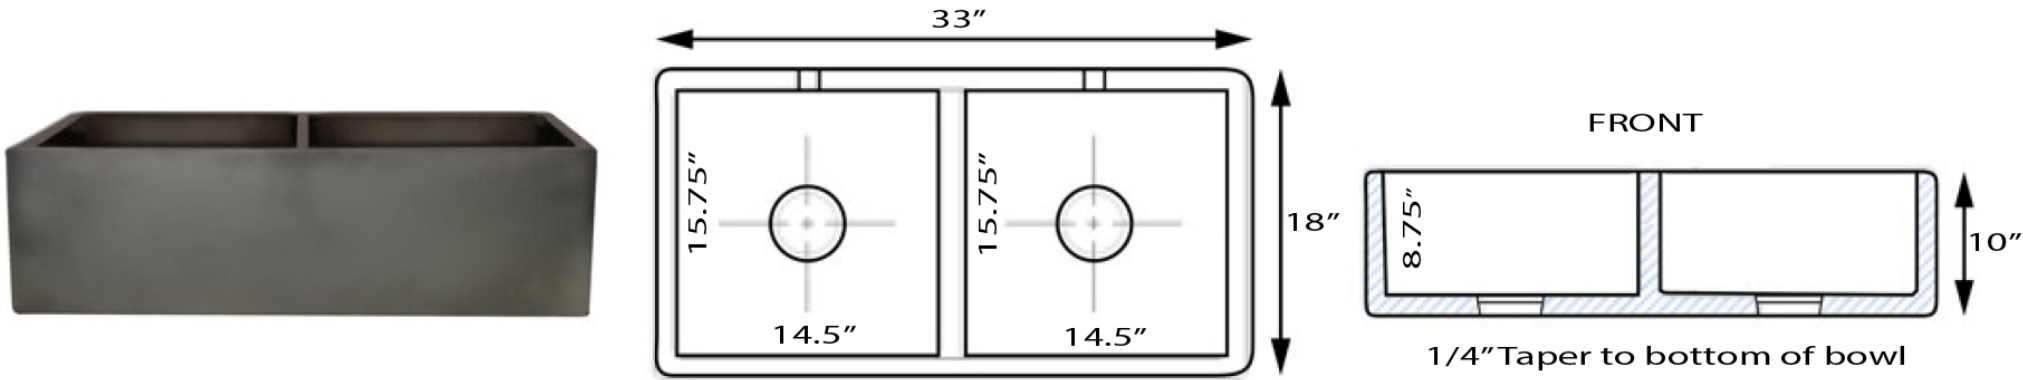

Vineyard Collection

Premium Fireclay Farmhouse Apron Sink

Overall Dimensions	Interior Bowls	Apron Height	Bowl Depth	Drain Dimensions
33 x 18"	14.5" x 15.75"	10"	8.75"	3.5" Opening

Please Be Advised

- (Nominal Dimensions*) Actual Dimensions may vary by 1/2"
- Template Not included
- Custom Cabinet/Apron Cabinet Base Required
- Very Heavy 2 Person lift Recommended